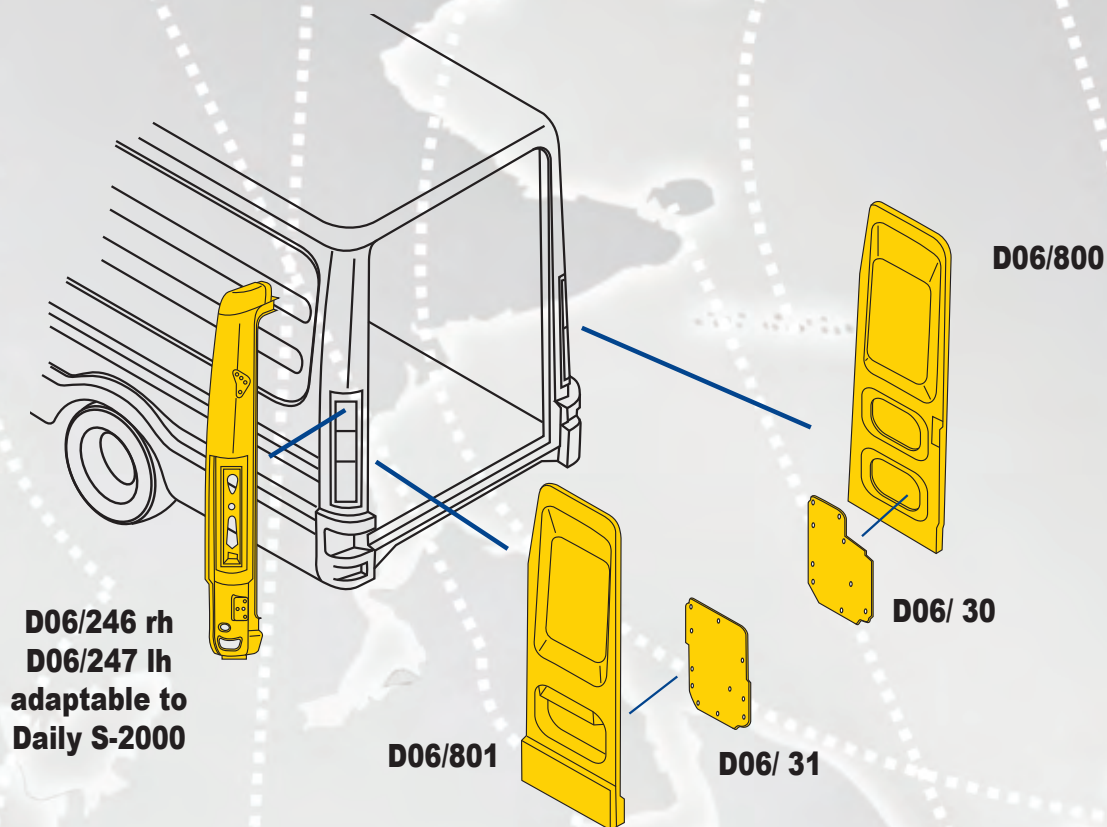

# IVECO DAILY S-2006

adaptable to:  
IVECO DAILY S-2009

december 2010

Covind Code	O.E.M. Code	Description	Package
D06/30	3804671	rh rear door panel	-
D06/31	3804670	lh rear door panel	-
D06/246	99489048	rh rear bumper corner	-
D06/247	500324021	rh rear bumper corner	-
D06/800	3804503	rh rear door - open 270°	-
D06/801	3804518	lh rear door - open 270°	-