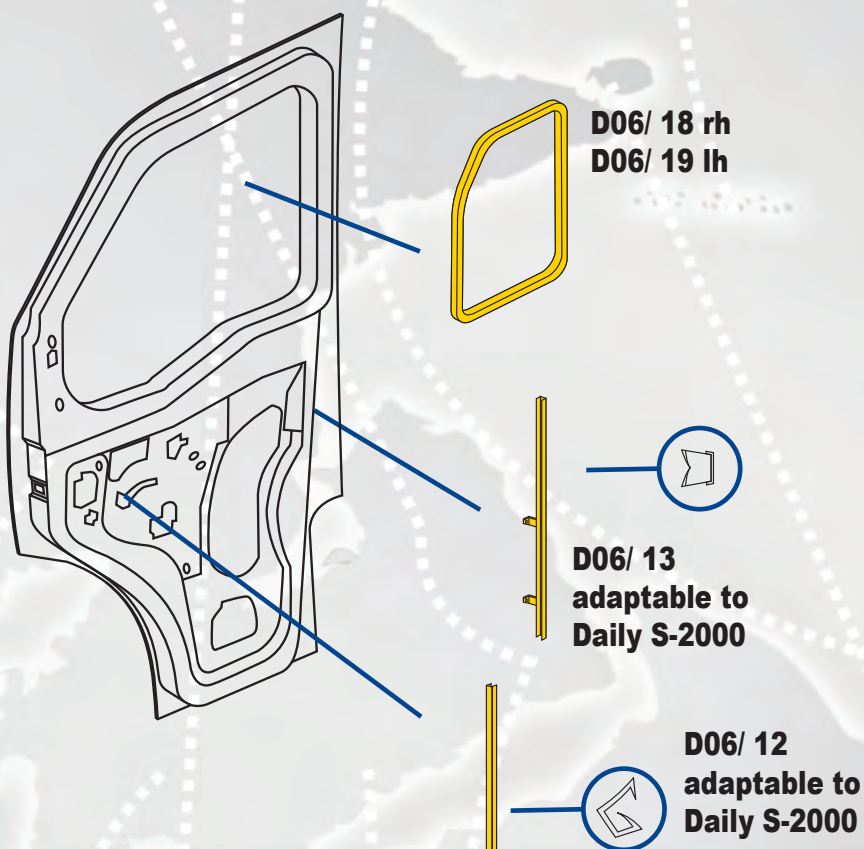

# IVECO DAILY S-2006

adaptable to:  
IVECO DAILY S-2009

december 2010

Covind Code	O.E.M. Code	Description	Package
D06/ 12	97169306	rh column	10
D06/ 13	97169141	rh column	10
D06/ 18	504042951	rh window weather strip	-
D06/ 19	504042950	lh window weather strip	-