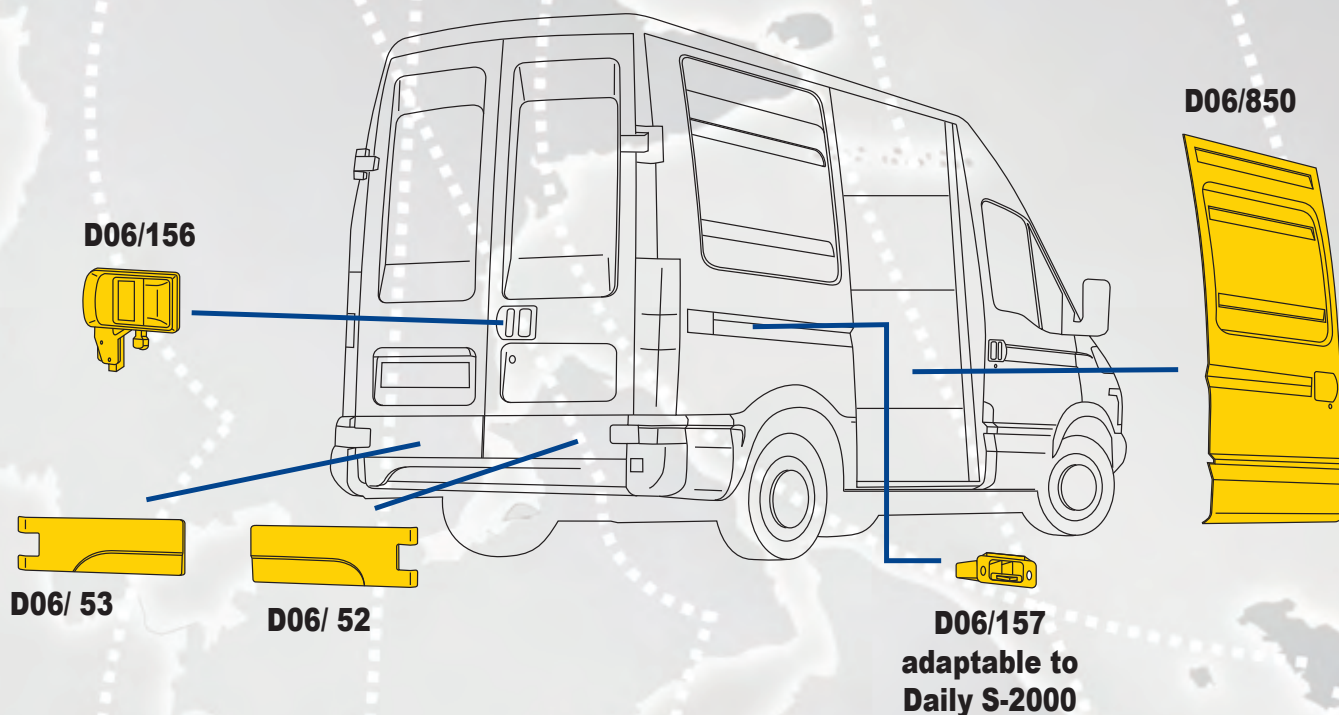

# IVECO DAILY S-2006

adaptable to:  
IVECO DAILY S-2009

december 2010

Covind Code	O.E.M. Code	Description	Package
D06/ 52	3802050	rh rear side buffer	-
D06/ 53	3802049	lh rear side buffer	-
D06/156	3804810	rh door handle	-
D06/157	500329769	sliding door stop	4
D06/850	3803522	rh sliding door	-