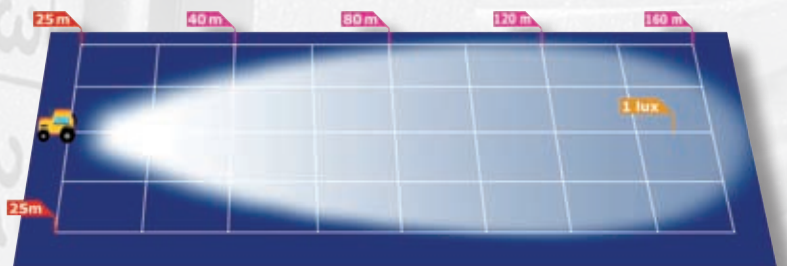

 : Halogen work lamp H3 - 12V - 55W (450 Lumen)

1.800 lumen
60° - 6 LED

2.200 lumen
45° - 8 LED

2.600 lumen
30° - 12 LED

3.200 lumen
30° - 12 LED

4.000 lumen
30° - 12 LED

Ø 120 mm.

112 x 112 mm.