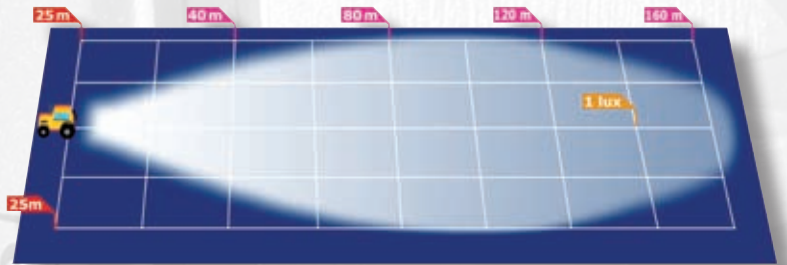

 : Halogen work lamp H3 - 12V - 55W (450 Lumen)

1.800 lumen
60° - 6 LED

2.200 lumen
45° - 8 LED

2.600 lumen
30° - 12 LED

3.200 lumen
30° - 12 LED

4.000 lumen
30° - 12 LED

Ø 120 mm.

112 x 112 mm.