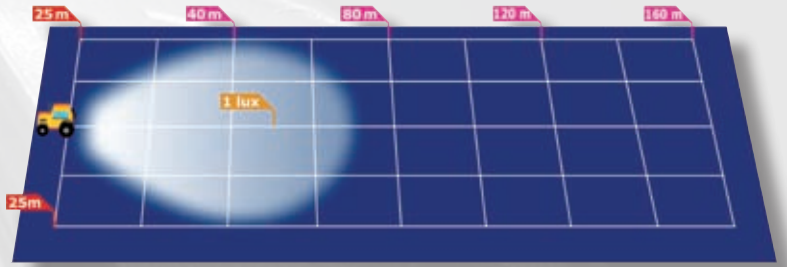

1.800 lumen
60° - 6 LED

2.200 lumen
45° - 8 LED

2.600 lumen
30° - 12 LED

3.200 lumen
30° - 12 LED

4.000 lumen
30° - 12 LED

Ø 120 mm.

112 x 112 mm.

Holder