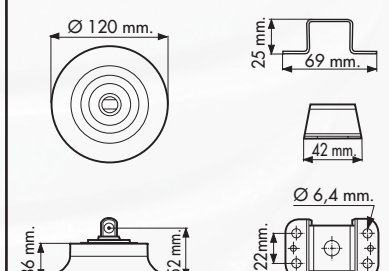

1.800 lumen
60° - 6 LED

2.200 lumen
45° - 8 LED

2.600 lumen
30° - 12 LED

3.200 lumen
30° - 12 LED

4.000 lumen
30° - 12 LED

Ø 120 mm.

112 x 112 mm.

Holder