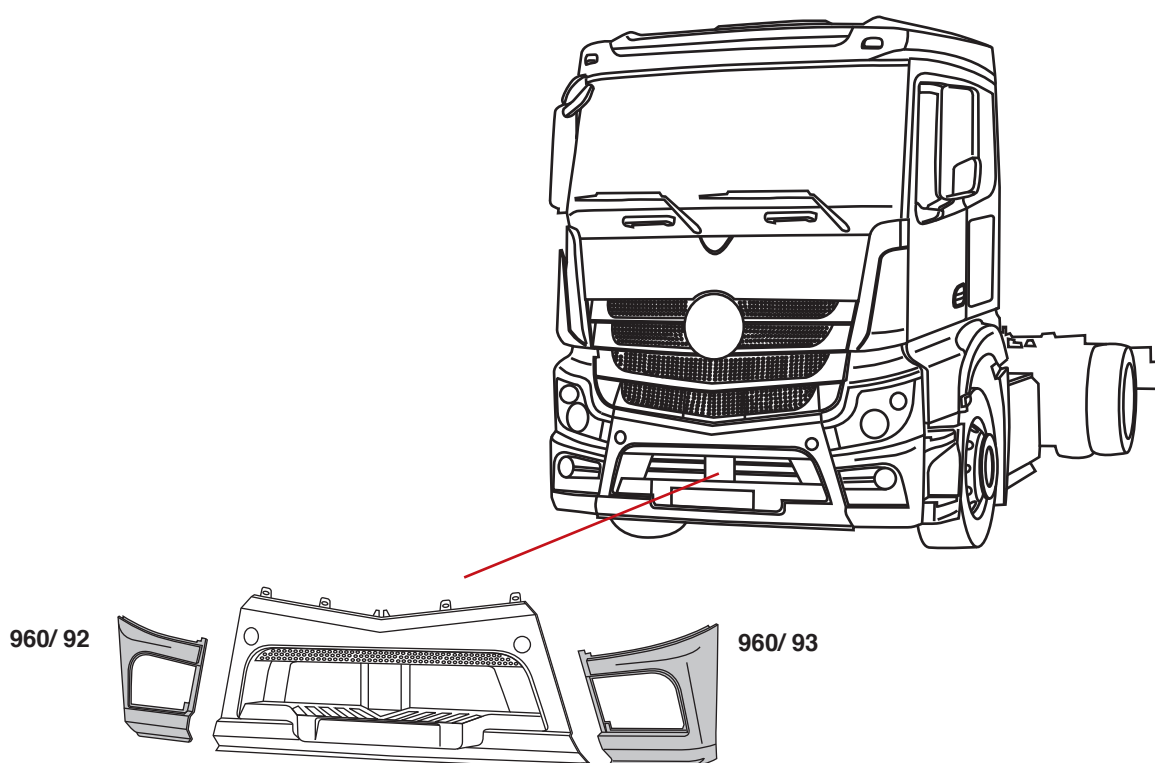

May 2014 | 1st half

Suitable for:

- Actros 4 Big Space
- Actros 4 Giga Space