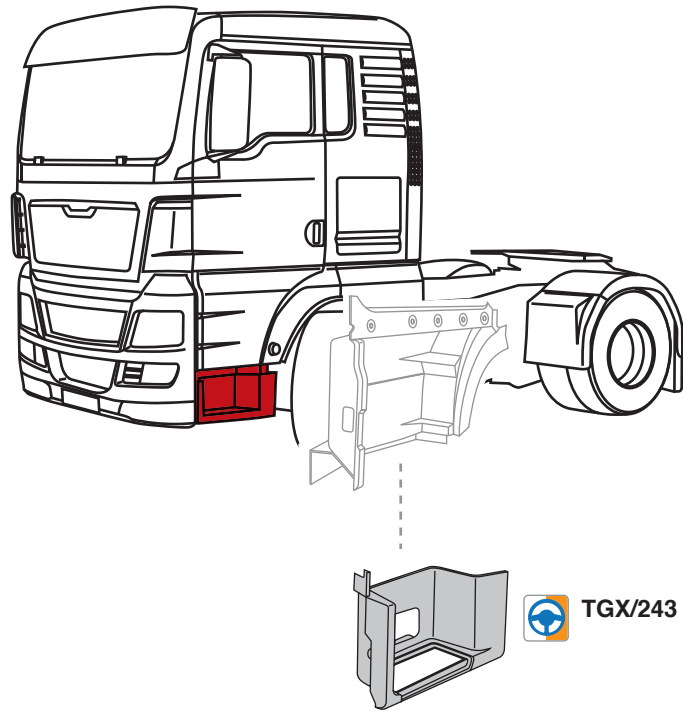

Right hand drive

Covind Code	O.E.M.	Description	Min. Q.ty
TGX/243	81615100799 (81615100749)	Step panel left for RHD, grey, with hole for MLX/250 (81615100823)	-

May 2014 | 1st half

Suitable for:

- MAN TGS Euro 6