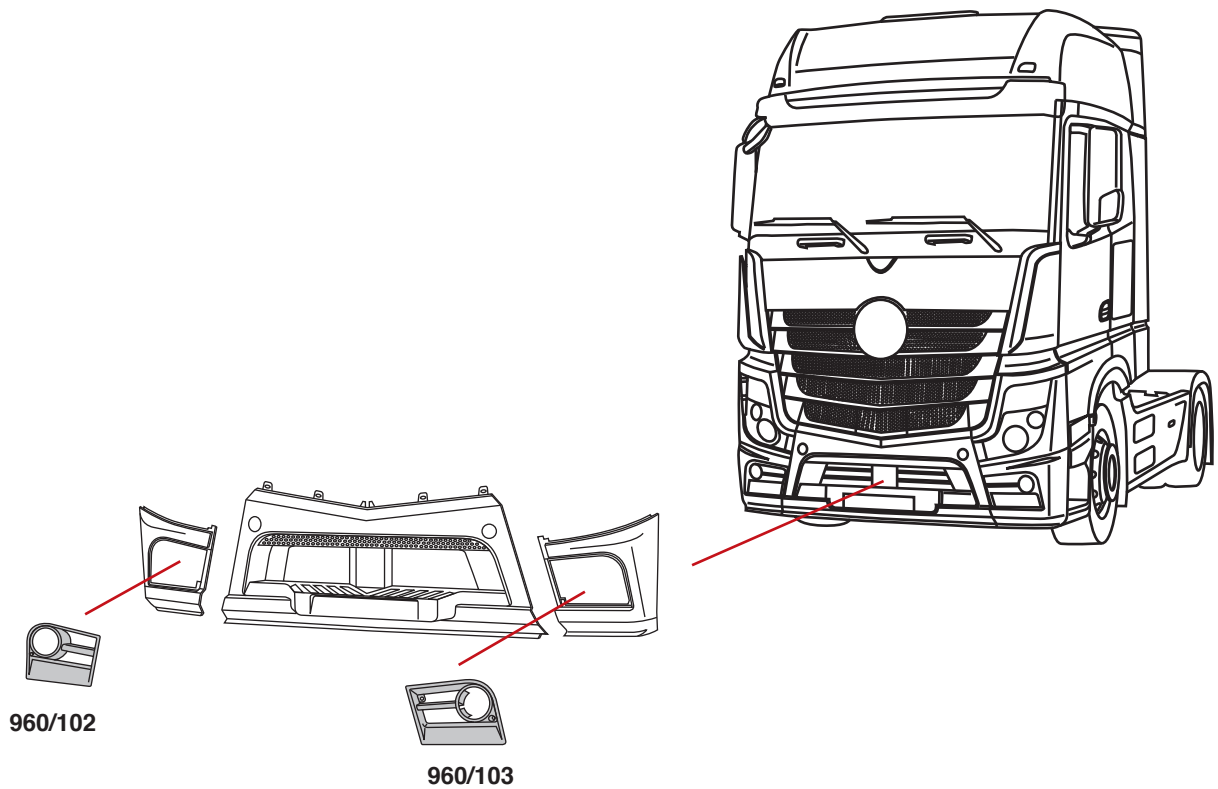

MERCEDES-BENZ ACTROS 4 Giga Space

May 2014 | 1st half

Covind Code	O.E.M.	Description	Min. Q.ty
960/102	9608853774	Fog lamp frame right with holes	8
960/103	9608853674	Fog lamp frame left with holes	8