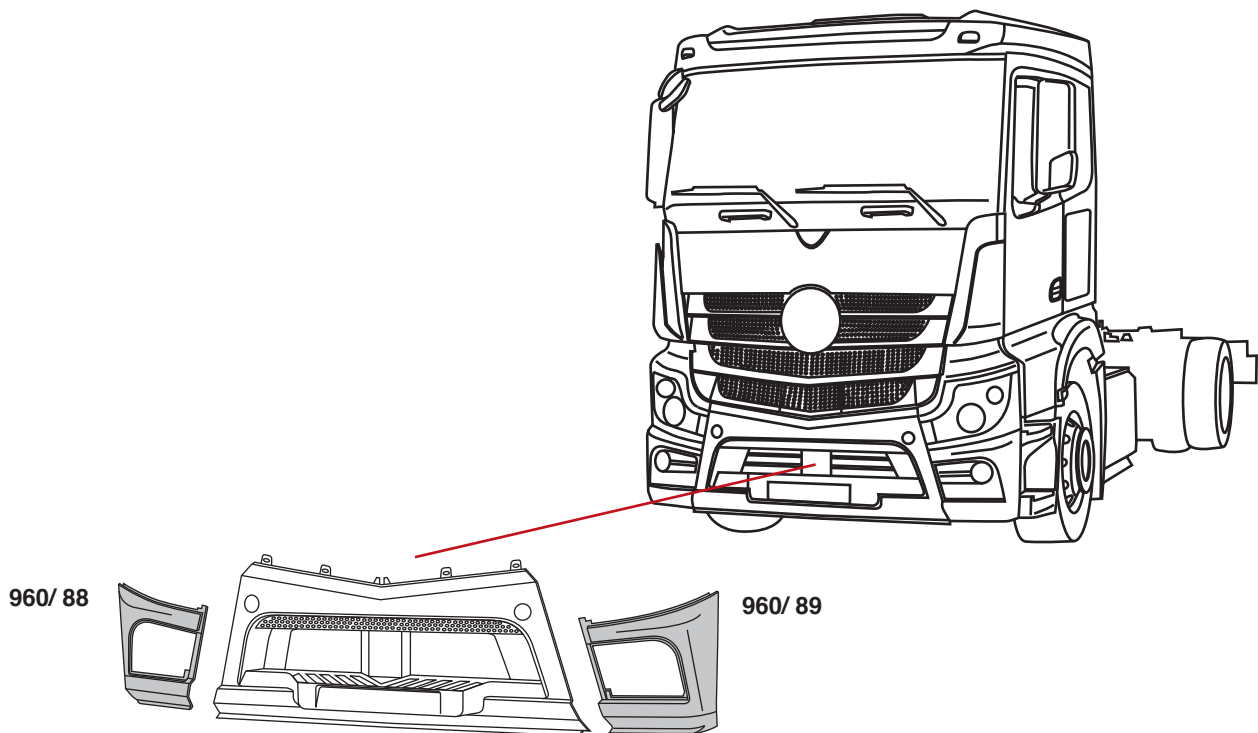

May 2014 | 1st half

Suitable for:

- Actros 4 Stream Space 2
- Actros 4 Stream Space 3