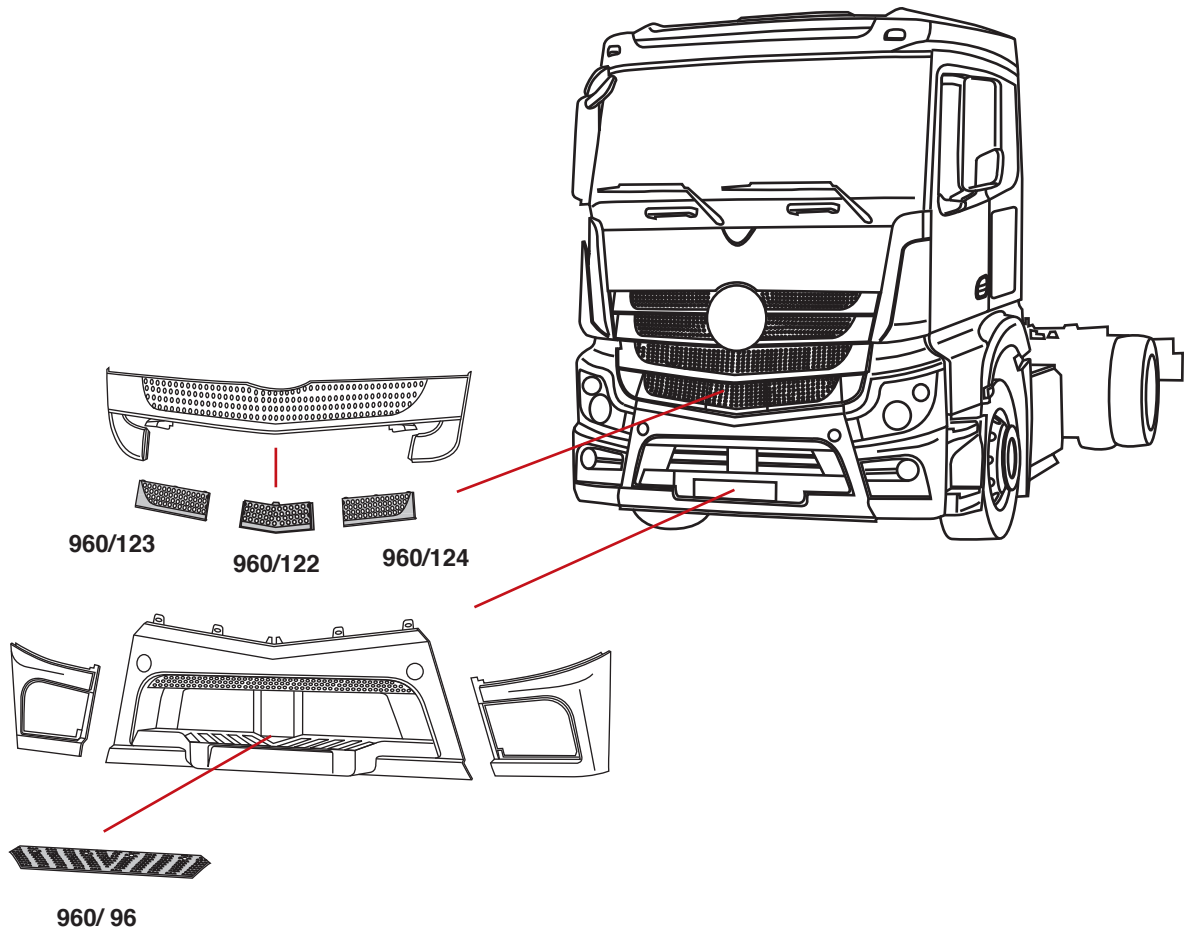

MERCEDES-BENZ ACTROS 4 Classic Space 2

May 2014 | 1st half

Suitable for:

- Actros 4 Stream Space 2
- Actros 4 Stream Space 3

Covind Code	O.E.M.	Description	Min. Q.ty
960/ 88	9608855625-9135	Right side bumper unprocessed	-
960/ 89	9608855525-9135	Left side bumper unprocessed	-

Covind Code	O.E.M.	Description	Min. Q.ty
960/96	9608850311	Step plate on bumper	-
960/122	9618850153-9135	Central grill unprocessed	2
960/123	9608852684-9135	Lower grill right unprocessed	2
960/124	9608852584-9135	Lower grill left unprocessed	2