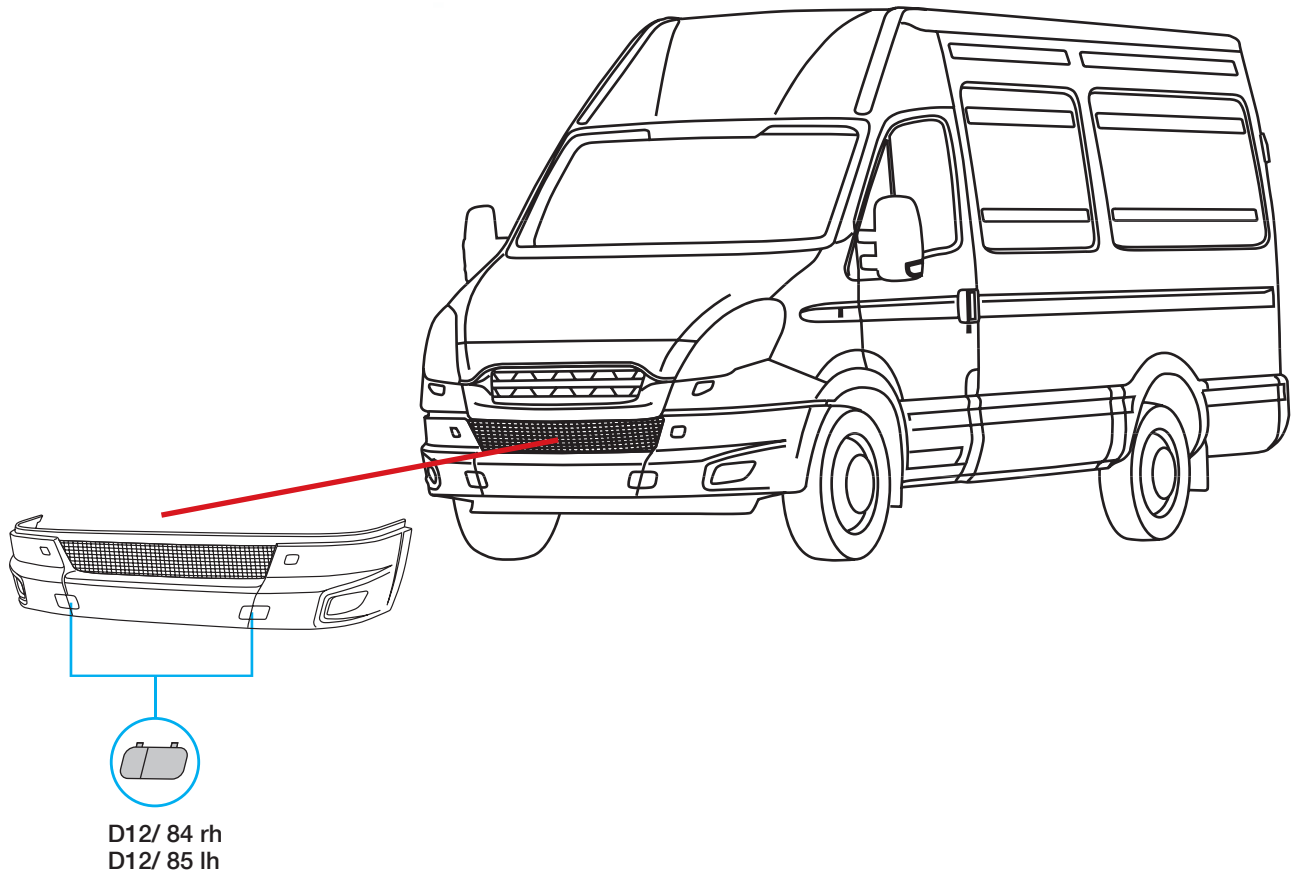

XF6/230 rh  
XF6/231 lh

Covind Code	O.E.M.	Description	Min. Q.ty
XF6/230	1828856	protection step rh	3
XF6/231	1828855	protection step lh	3

June 2014 | 1<sup>st</sup> half

Covind Code	O.E.M.	Description	Min. Q.ty
D12/ 84	5801362625	cap on bumper rh	10
D12/ 85	5801350681	cap on bumper lh	10