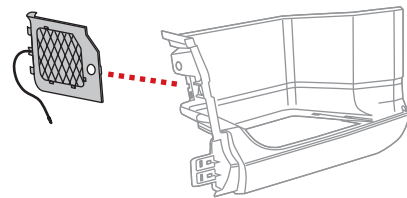

XF6/230 rh  
XF6/231 lh

Covind Code	O.E.M.	Description	Min. Q.ty
XF6/230	1828856	protection step rh	3
XF6/231	1828855	protection step lh	3

June 2014 | 1<sup>st</sup> half

Covind Code	O.E.M.	Description	Min. Q.ty
D12/ 84	5801362625	cap on bumper rh	10
D12/ 85	5801350681	cap on bumper lh	10