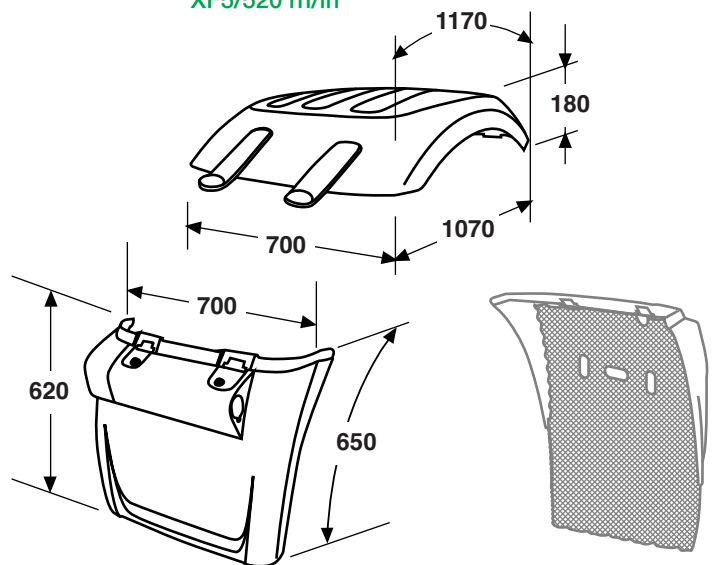

XF5/520 rh/lh

XF5/516 rh
XF5/517 lh

Covind Code	O.E.M.	Description	Min. Q.ty
XF5/516	1875550	rear mudguard rh, with brackets	-
XF5/517	1875549	rear mudguard lh, with brackets	-