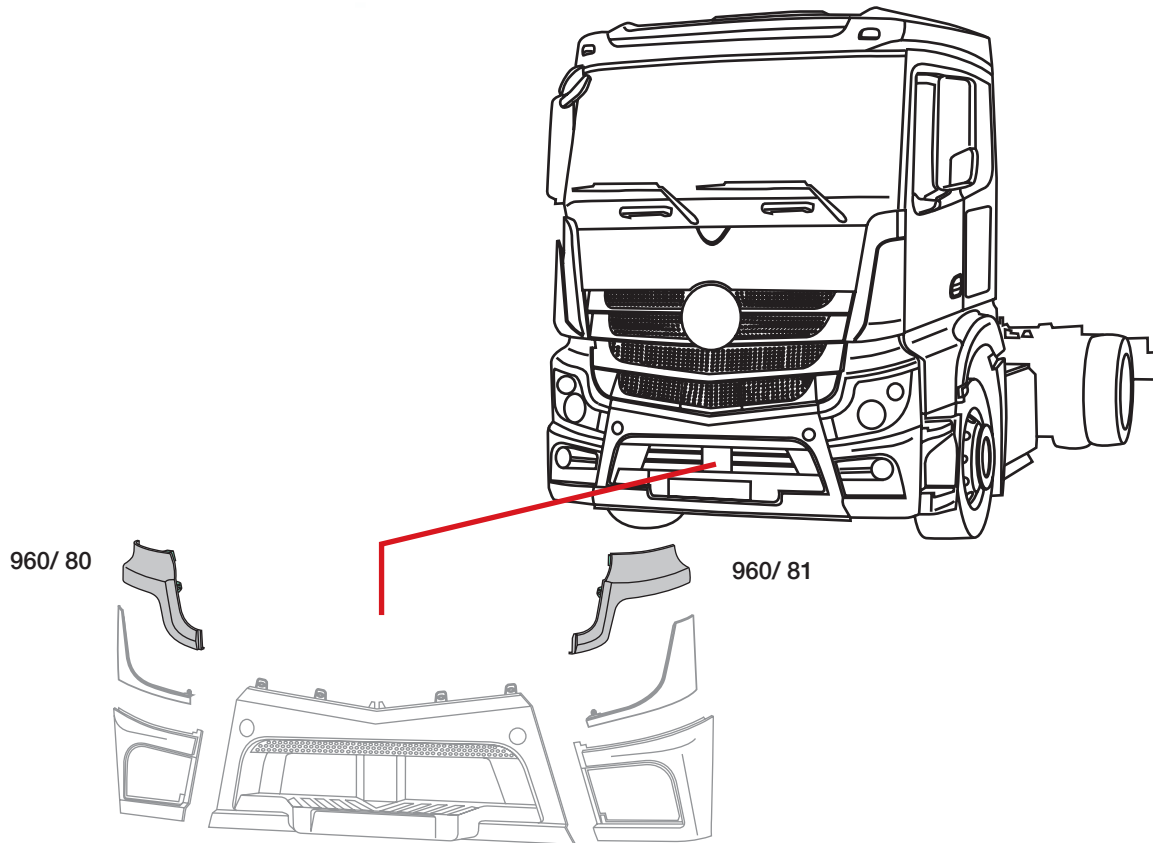

June 2014 | 1st half

Suitable for:

- Actros 4 Classic Space 2
- Actros 4 Stream Space 2