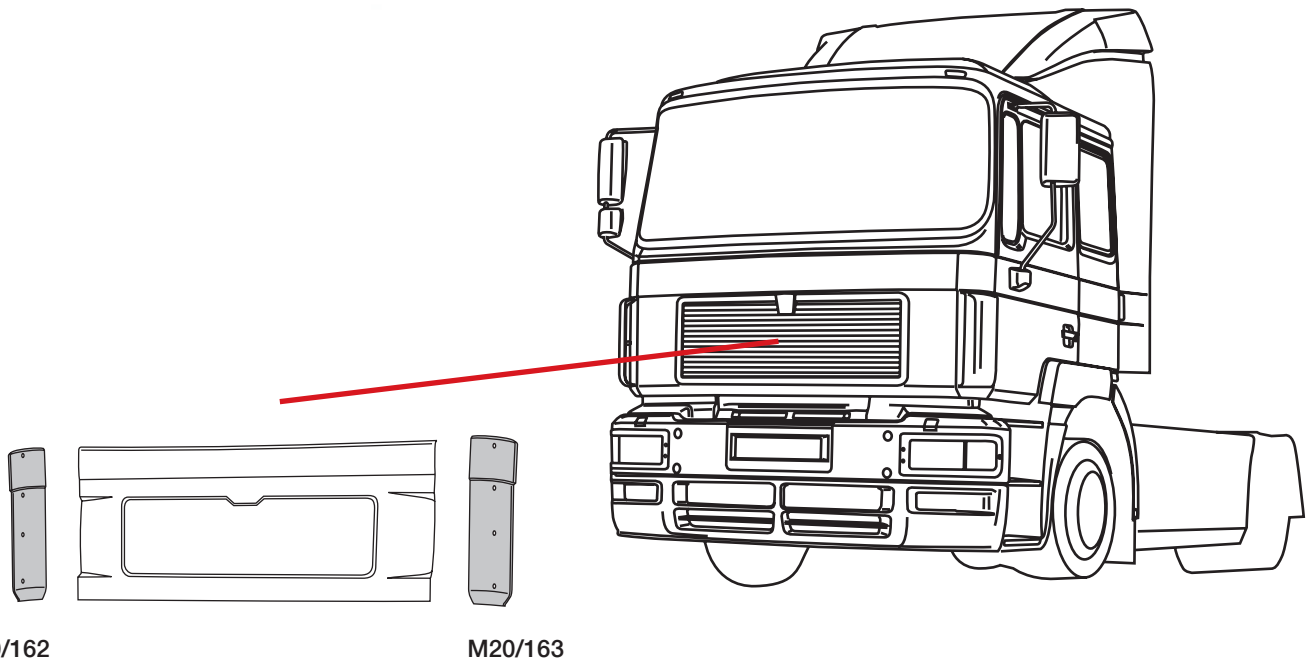

June 2014 | 1st half

Suitable for:

- F2000 Yard & quarry