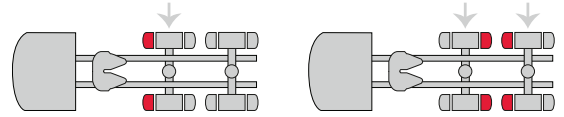

XF5/528 rh
XF5/529 lh