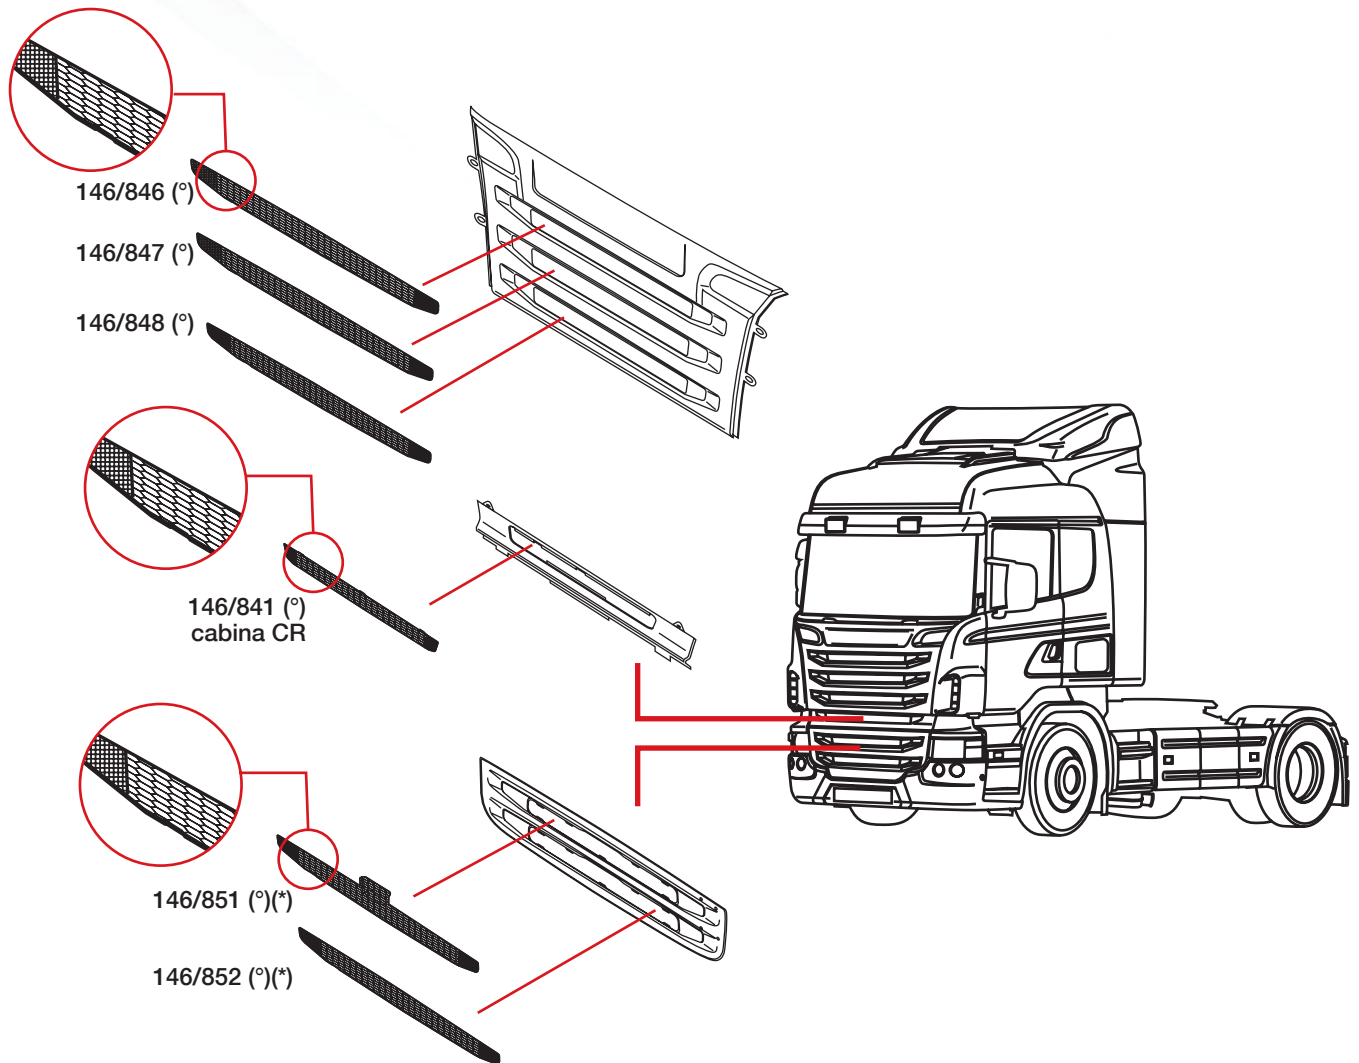

ZOOM

PRM/ 50  
rh/lh

Covind Code	O.E.M.	Description	Min. Q.ty
PRM/ 50	5010578586	air spring rh/lh	-

June 2014 | 1<sup>st</sup> half

(°) holes Ø 8 mm - V8 Version  
 (\*) for low bumper

Covind Code	O.E.M.	Description	Min. Q.ty
146/841	1930799	small grille	-
146/846	1930792	upper small grille	-
146/847	1930793	central small grille	-
146/848	1930794	lower small grille	-
146/851	1930805	upper small grille	-
146/852	1930806	lower small grille	-