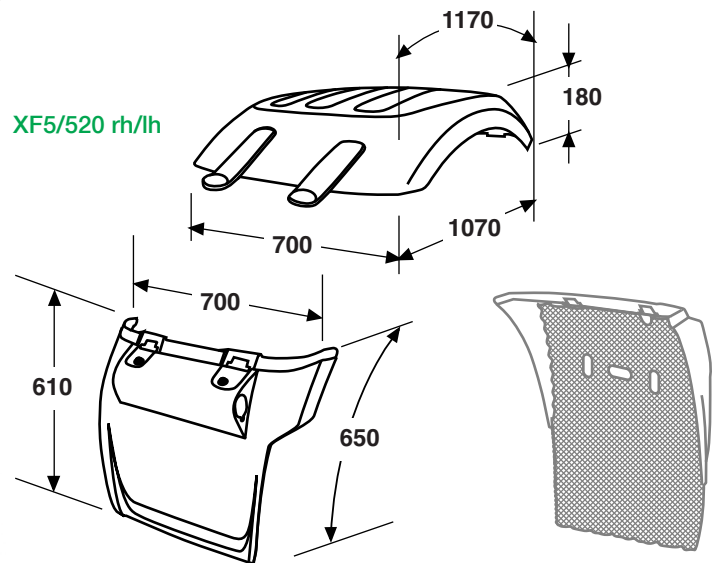

XF5/520 rh/lh

XF5/528 rh
XF5/529 lh

Covind Code	O.E.M.	Description	Min. Q.ty
XF5/528	1892246	rear mudguard rh, with brackets	-
XF5/529	1892245	rear mudguard lh, with brackets	-