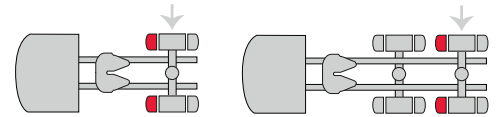

June 2014 | 1<sup>st</sup> half

Suitable for:  
 . DAF XF106

XF5/516 rh  
 XF5/517 lh

XF5/520 rh/lh

XF5/516 rh  
 XF5/517 lh

Covind Code	O.E.M.	Description	Min. Q.ty
XF5/516	1875550	rear mudguard rh, with brackets	-
XF5/517	1875549	rear mudguard lh, with brackets	-