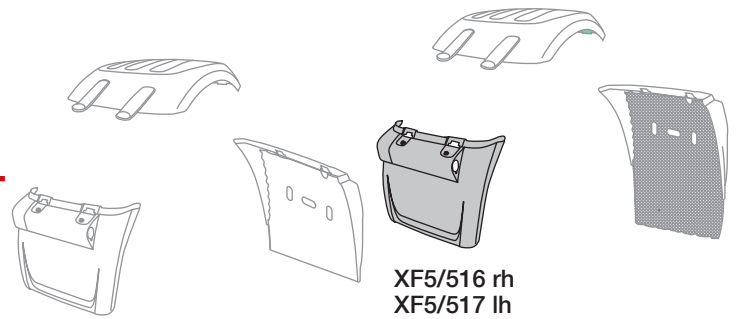

June 2014 | 1<sup>st</sup> half

Suitable for:  
 . DAF XF106

XF5/516 rh  
 XF5/517 lh

XF5/520 rh/lh

XF5/516 rh  
 XF5/517 lh

Covind Code	O.E.M.	Description	Min. Q.ty
XF5/516	1875550	rear mudguard rh, with brackets	-
XF5/517	1875549	rear mudguard lh, with brackets	-