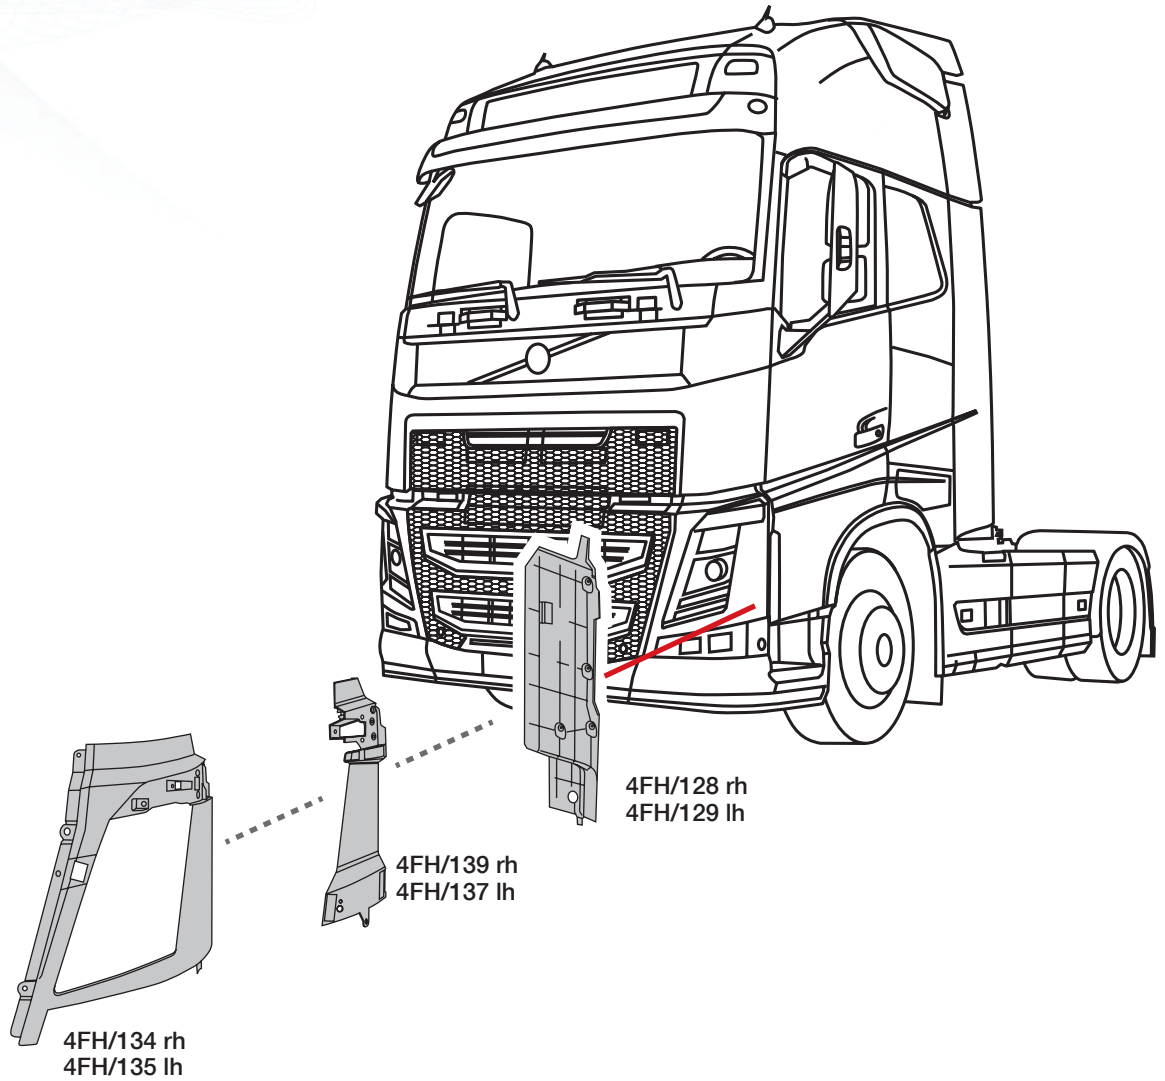

ZOOM

PRM/ 50  
rh/lh

Covind Code	O.E.M.	Description	Min. Q.ty
PRM/ 50	5010578586	air spring rh/lh	-

June 2014 | 1<sup>st</sup> half

(°) holes Ø 8 mm - V8 Version  
 (\*) for low bumper

Covind Code	O.E.M.	Description	Min. Q.ty
146/841	1930799	small grille	-
146/846	1930792	upper small grille	-
146/847	1930793	central small grille	-
146/848	1930794	lower small grille	-
146/851	1930805	upper small grille	-
146/852	1930806	lower small grille	-