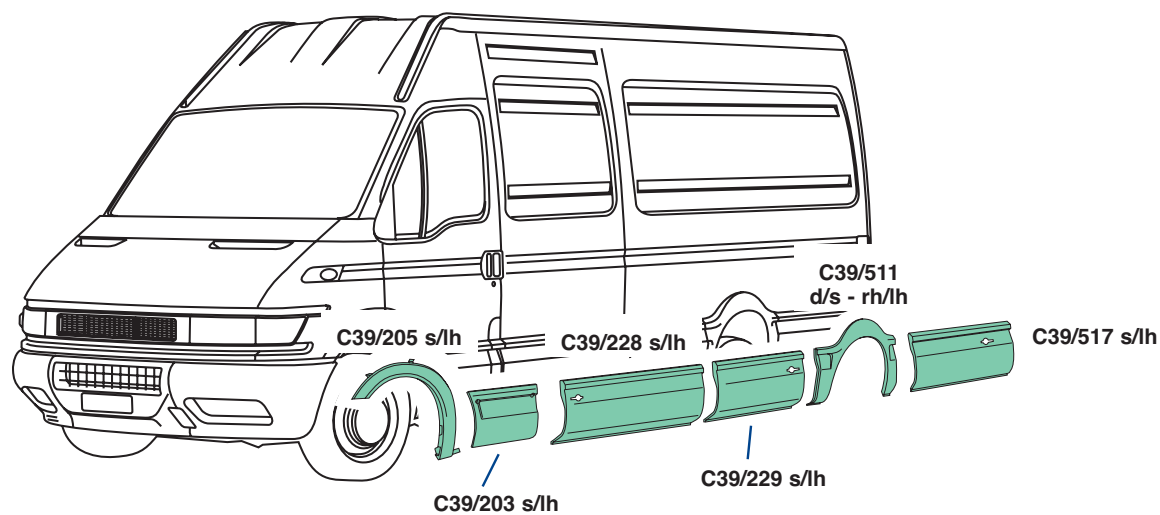

FURGONE PASSO 3950
VAN-WHEEL BASE 3950

DAILY S2000 UNIJET
C9-C11-C13 - S9-S11-S13
50C11-50C13-50C22