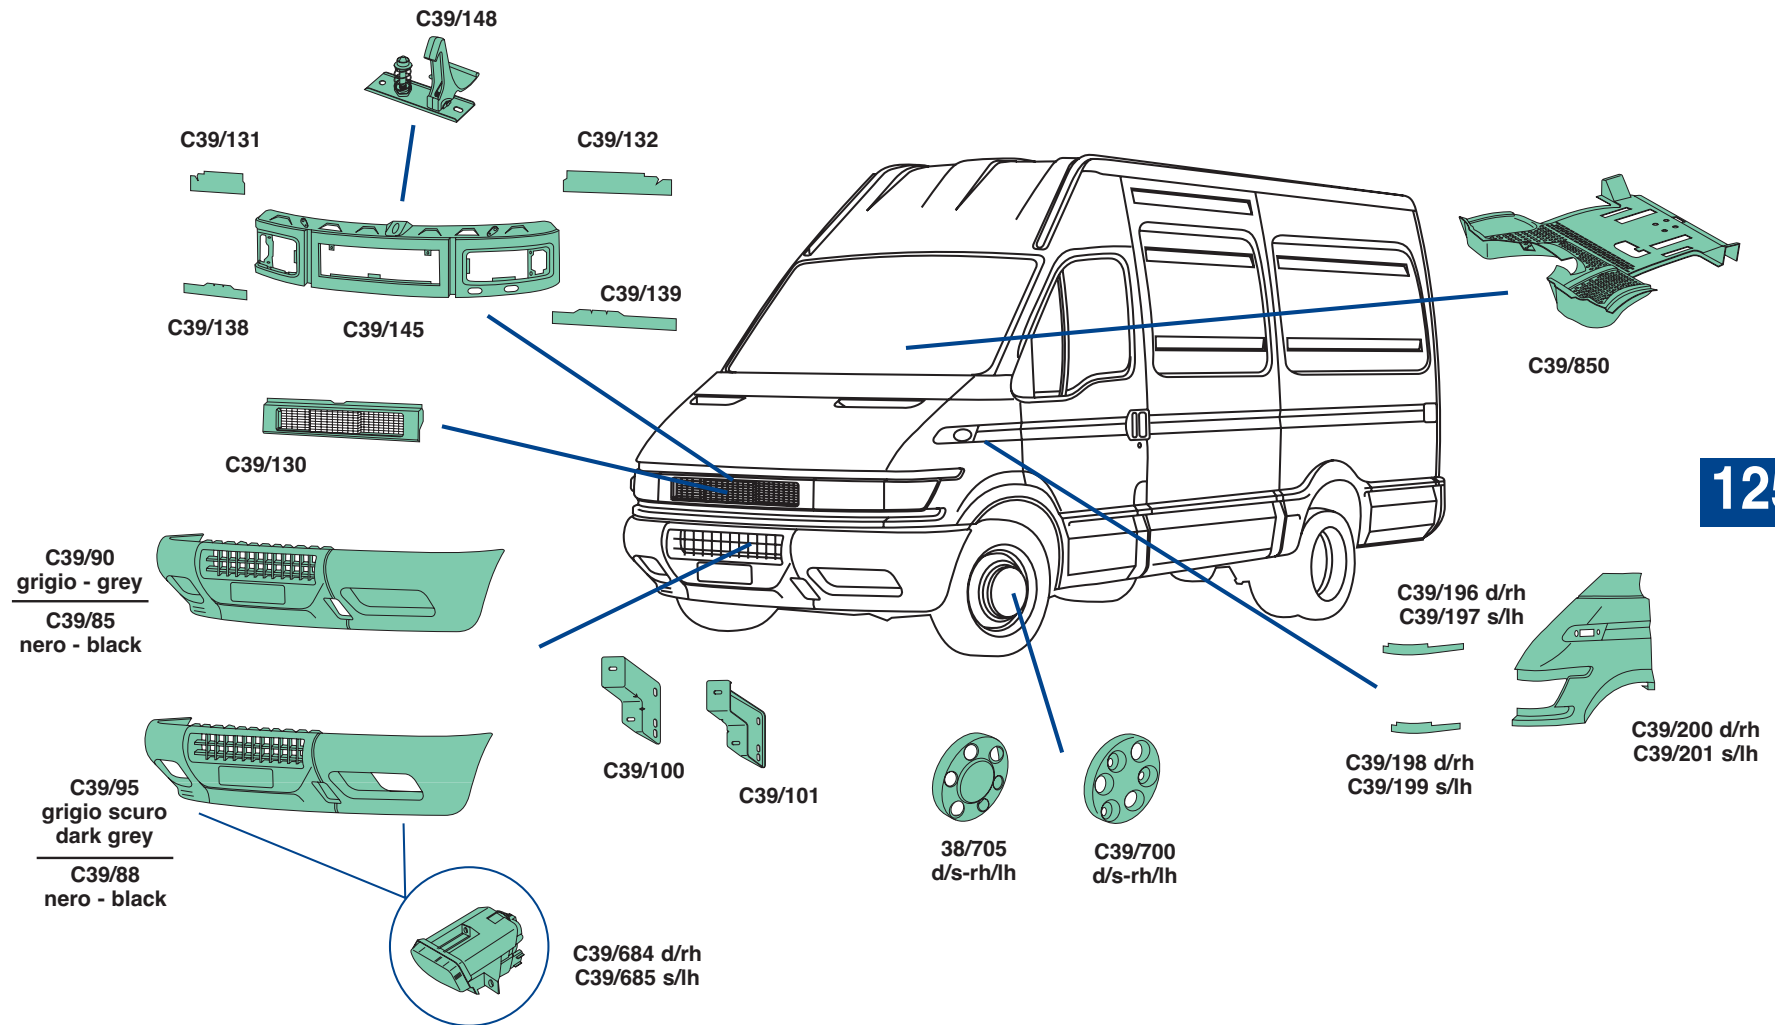

38/677

38/678

DAILY S2000 UNIJET
C9-C11-C13 - S9-S11-S13
50C11-50C13-50C22

DAILY S2000 UNIJET
C9-C11-C13 - S9-S11-S13
50C11-50C13-50C22

DAILY S2000 UNIJET
C9-C11-C13 - S9-S11-S13
50C11-50C13-50C22

**FURGONE PASSO 3000
VAN-WHEEL BASE 3000**