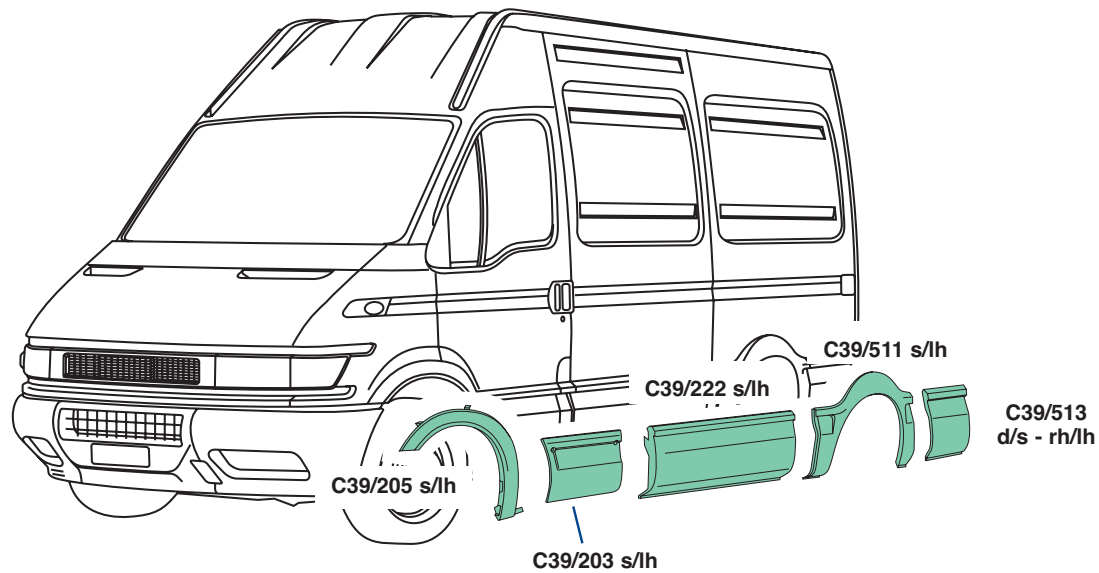

38/677

38/678

DAILY S2000 UNIJET
C9-C11-C13 - S9-S11-S13
50C11-50C13-50C22

DAILY S2000 UNIJET
C9-C11-C13 - S9-S11-S13
50C11-50C13-50C22

DAILY S2000 UNIJET
C9-C11-C13 - S9-S11-S13
50C11-50C13-50C22

**FURGONE PASSO 3000
VAN-WHEEL BASE 3000**

**DAILY S2000 UNIJET
C9-C11-C13 - S9-S11-S13
50C11-50C13-50C22**

FURGONE PASSO 3000 L
VAN-WHEEL BASE 3000 L

DAILY S2000 UNIJET
C9-C11-C13 - S9-S11-S13
50C11-50C13-50C22

FURGONE PASSO 3300
VAN-WHEEL BASE 3300