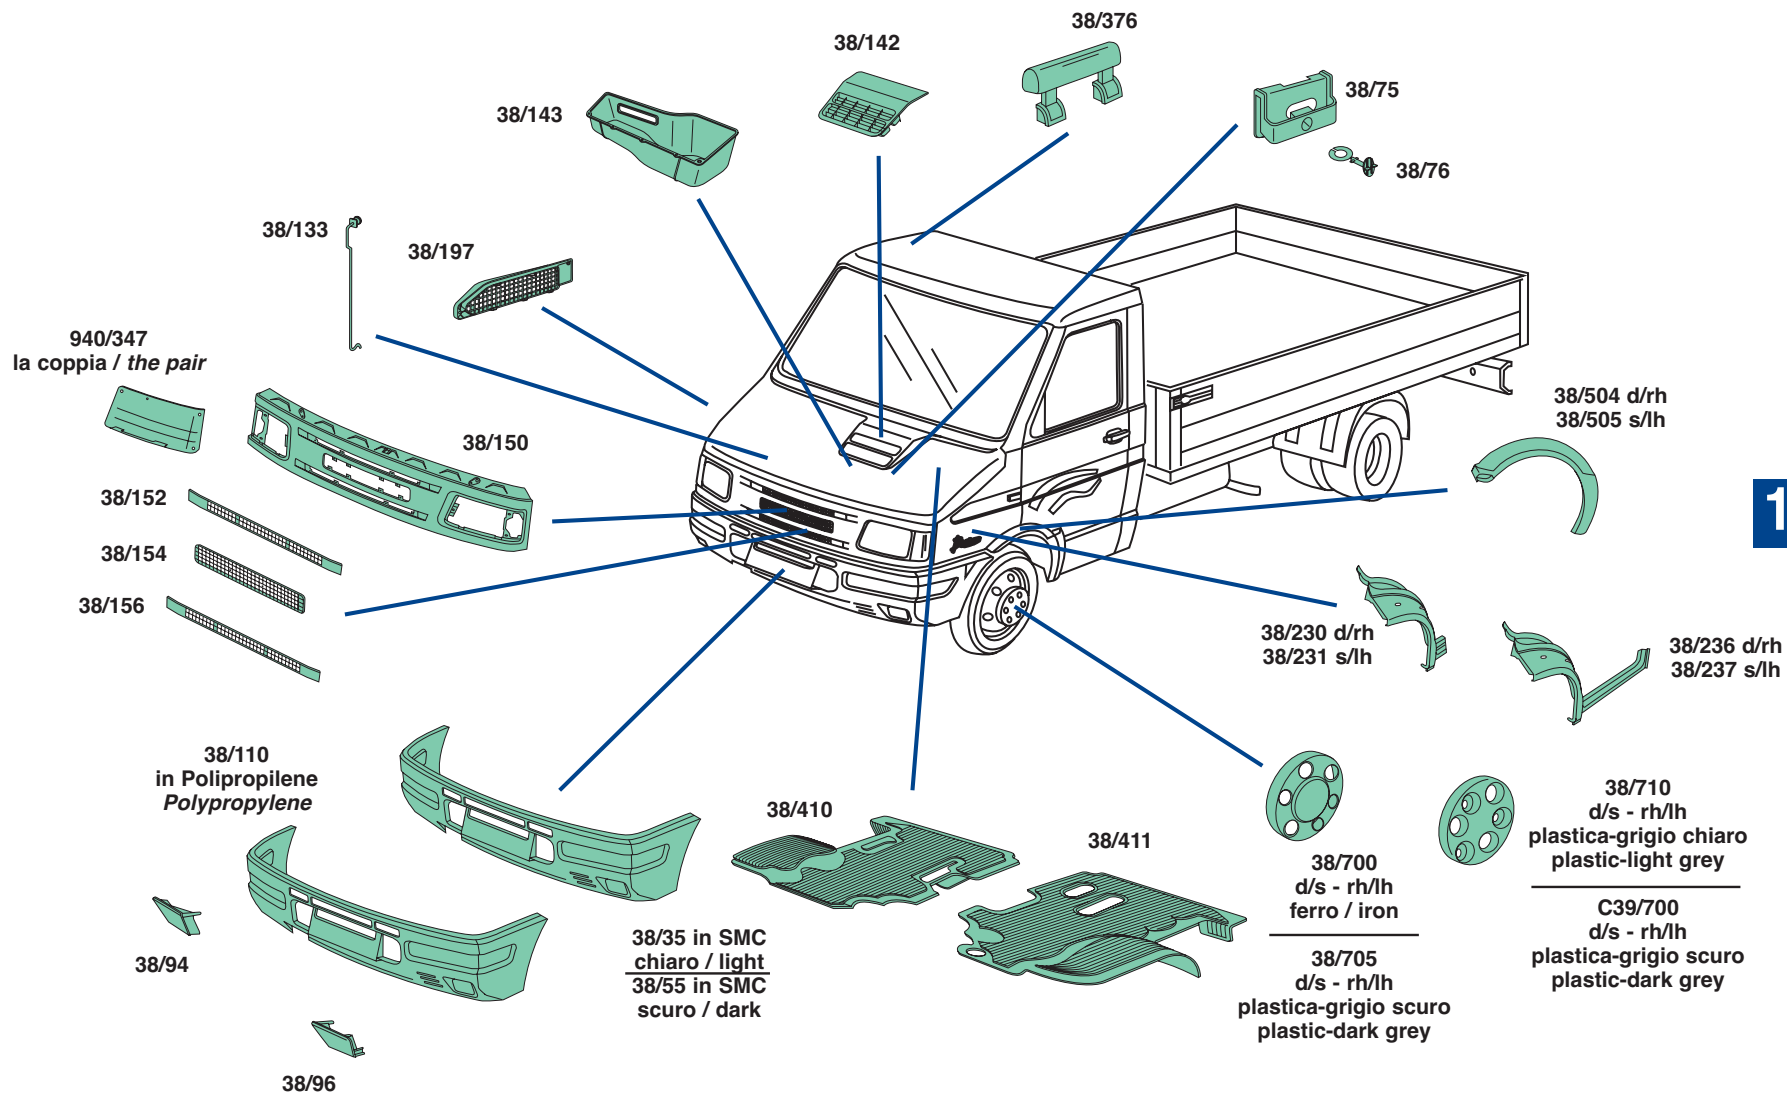

NEW DAILY 1996 BASIC - CLASSIC

NEW DAILY 1996 BASIC - CLASSIC

38/191

38/194 d/rh
38/195 s/lh

NEW DAILY 1996 BASIC - CLASSIC

NEW DAILY 1996 BASIC - CLASSIC

118

NEW DAILY 1996 BASIC - CLASSIC

38/677

38/678

DAILY S2000 UNIJET
C9-C11-C13 - S9-S11-S13
50C11-50C13-50C22

DAILY S2000 UNIJET
C9-C11-C13 - S9-S11-S13
50C11-50C13-50C22

DAILY S2000 UNIJET
C9-C11-C13 - S9-S11-S13
50C11-50C13-50C22

**FURGONE PASSO 3000
VAN-WHEEL BASE 3000**

**DAILY S2000 UNIJET
C9-C11-C13 - S9-S11-S13
50C11-50C13-50C22**

FURGONE PASSO 3000 L
VAN-WHEEL BASE 3000 L

DAILY S2000 UNIJET
C9-C11-C13 - S9-S11-S13
50C11-50C13-50C22

FURGONE PASSO 3300
VAN-WHEEL BASE 3300