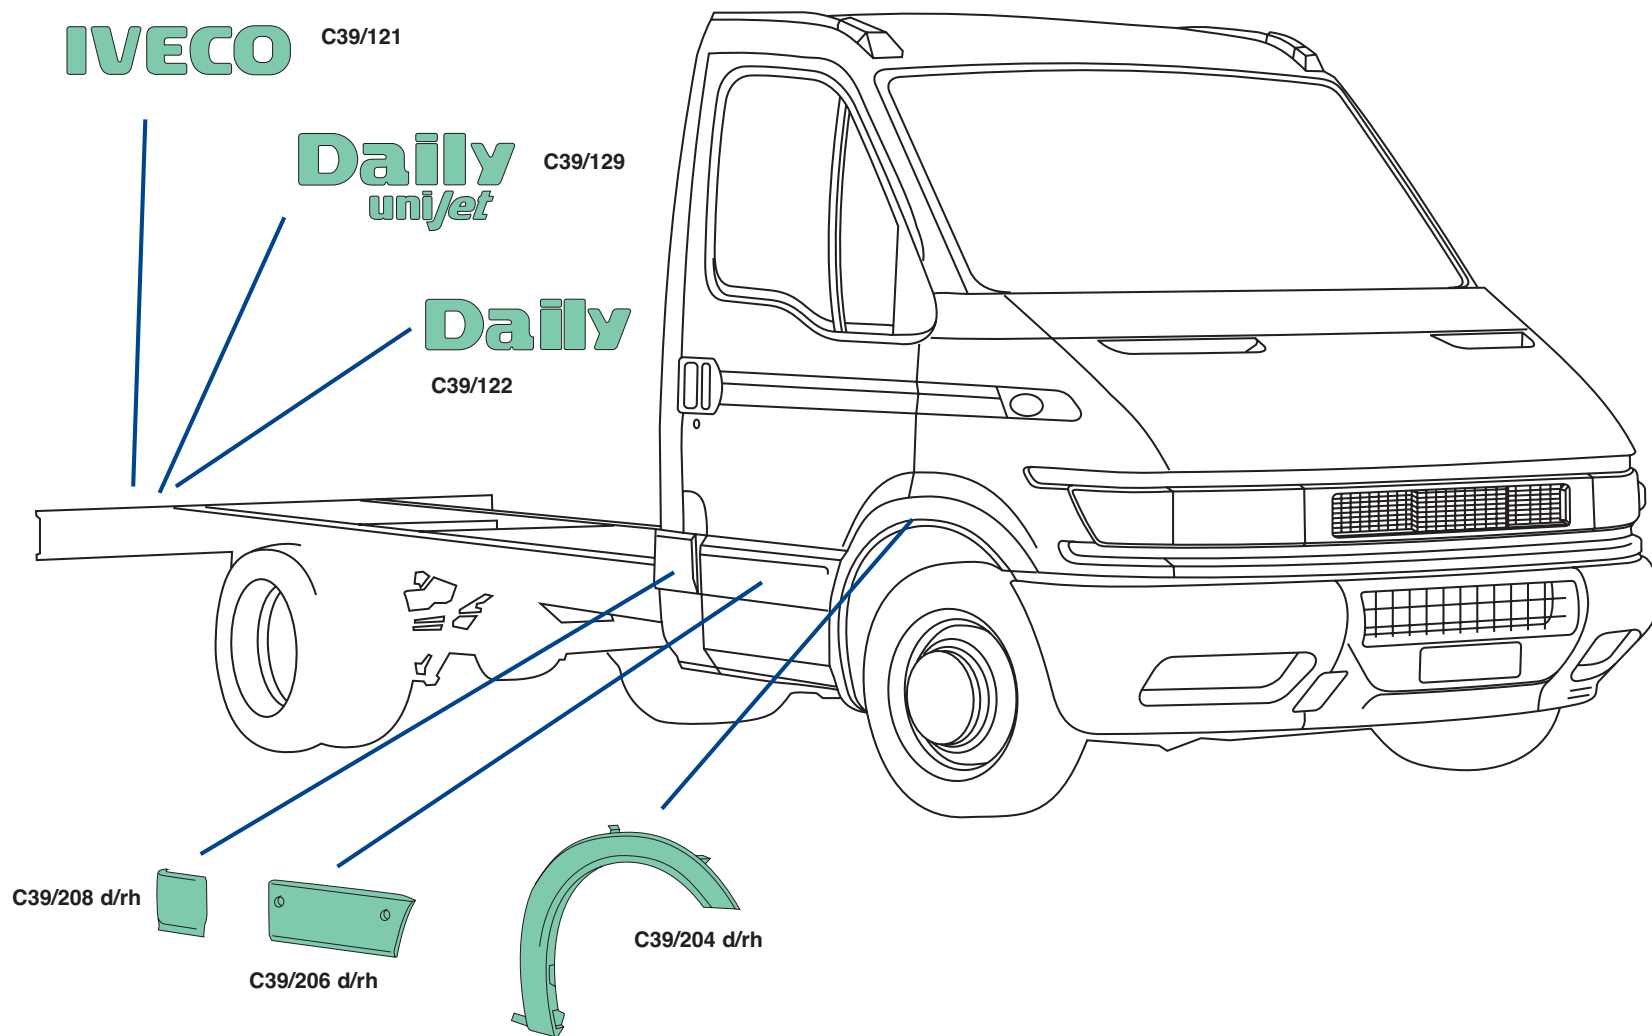

C39/81

C39/80

C39/82

C39/55

C39/280

C39/281

FURGONE TUTTI I PASSI
VAN-ANY WHEEL BASE

DAILY S2000 UNIJET
C9-C11-C13 - S9-S11-S13
50C11-50C13-50C22