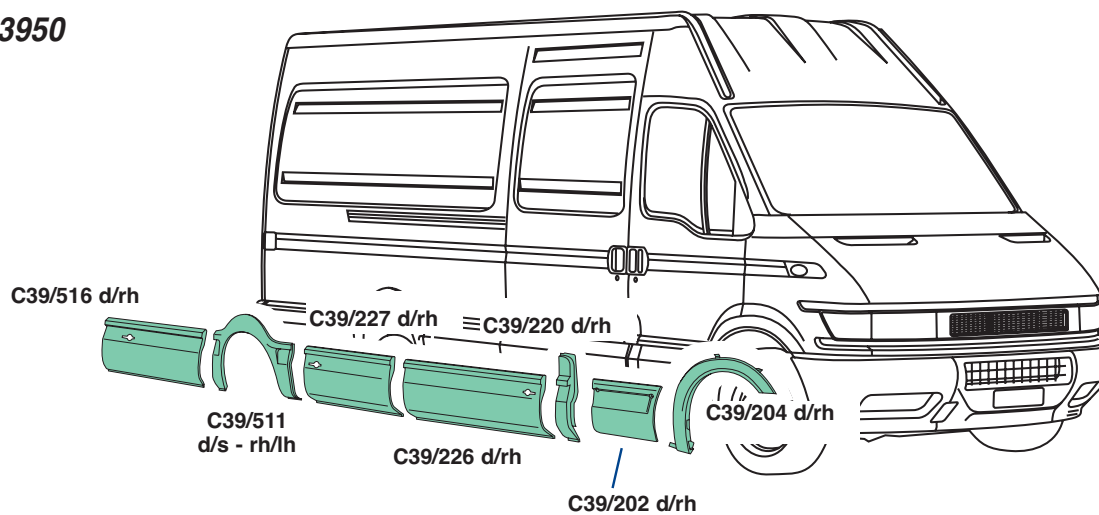

FURGONE PASSO 3950
VAN-WHEEL BASE 3950

DAILY S2000 UNIJET
C9-C11-C13 - S9-S11-S13
50C11-50C13-50C22