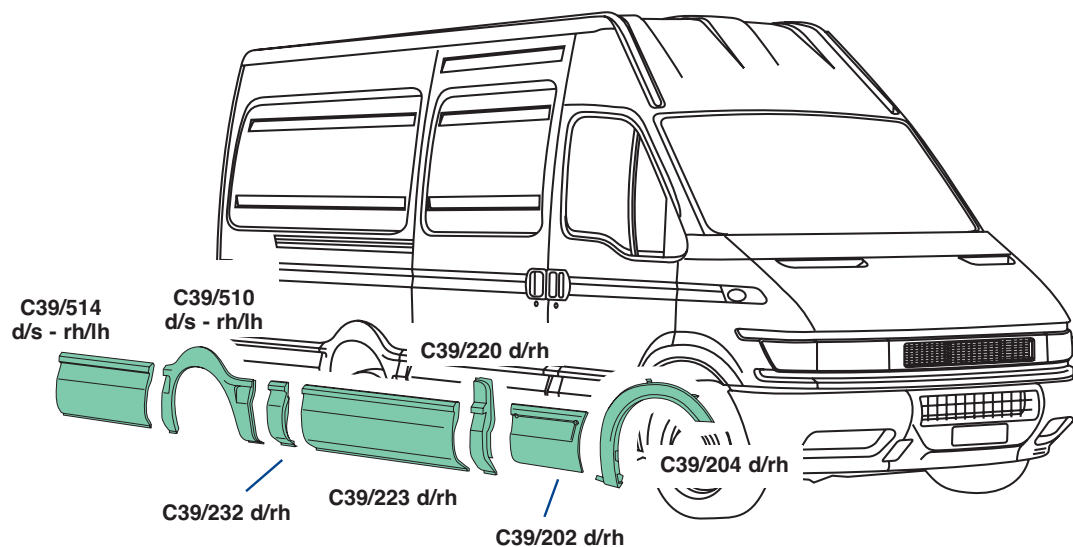

FURGONE PASSO 3300
VAN-WHEEL BASE 3300

DAILY S2000 UNIJET
C9-C11-C13 - S9-S11-S13
50C11-50C13-50C22