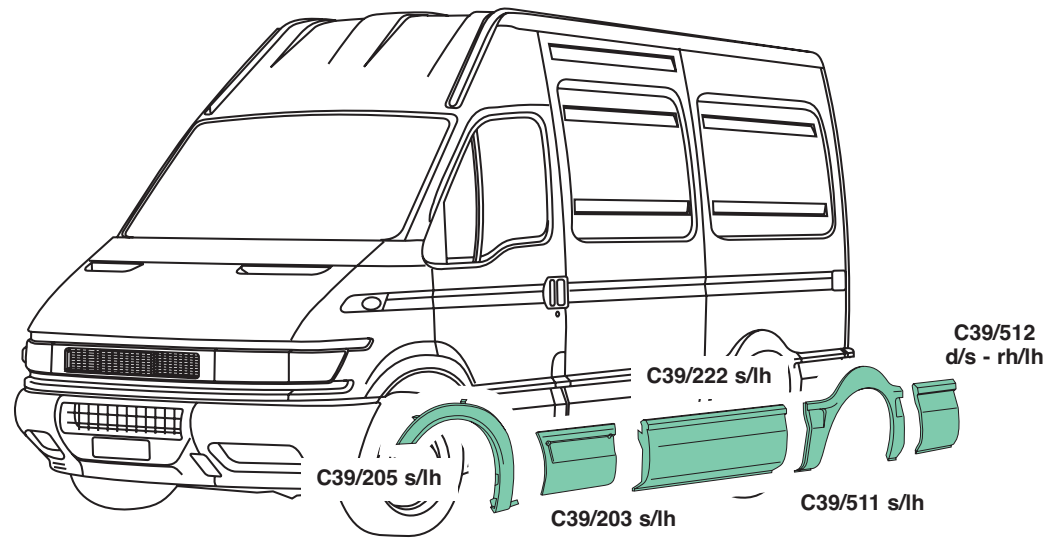

**FURGONE PASSO 3000
VAN-WHEEL BASE 3000**

**DAILY S2000 UNIJET
C9-C11-C13 - S9-S11-S13
50C11-50C13-50C22**