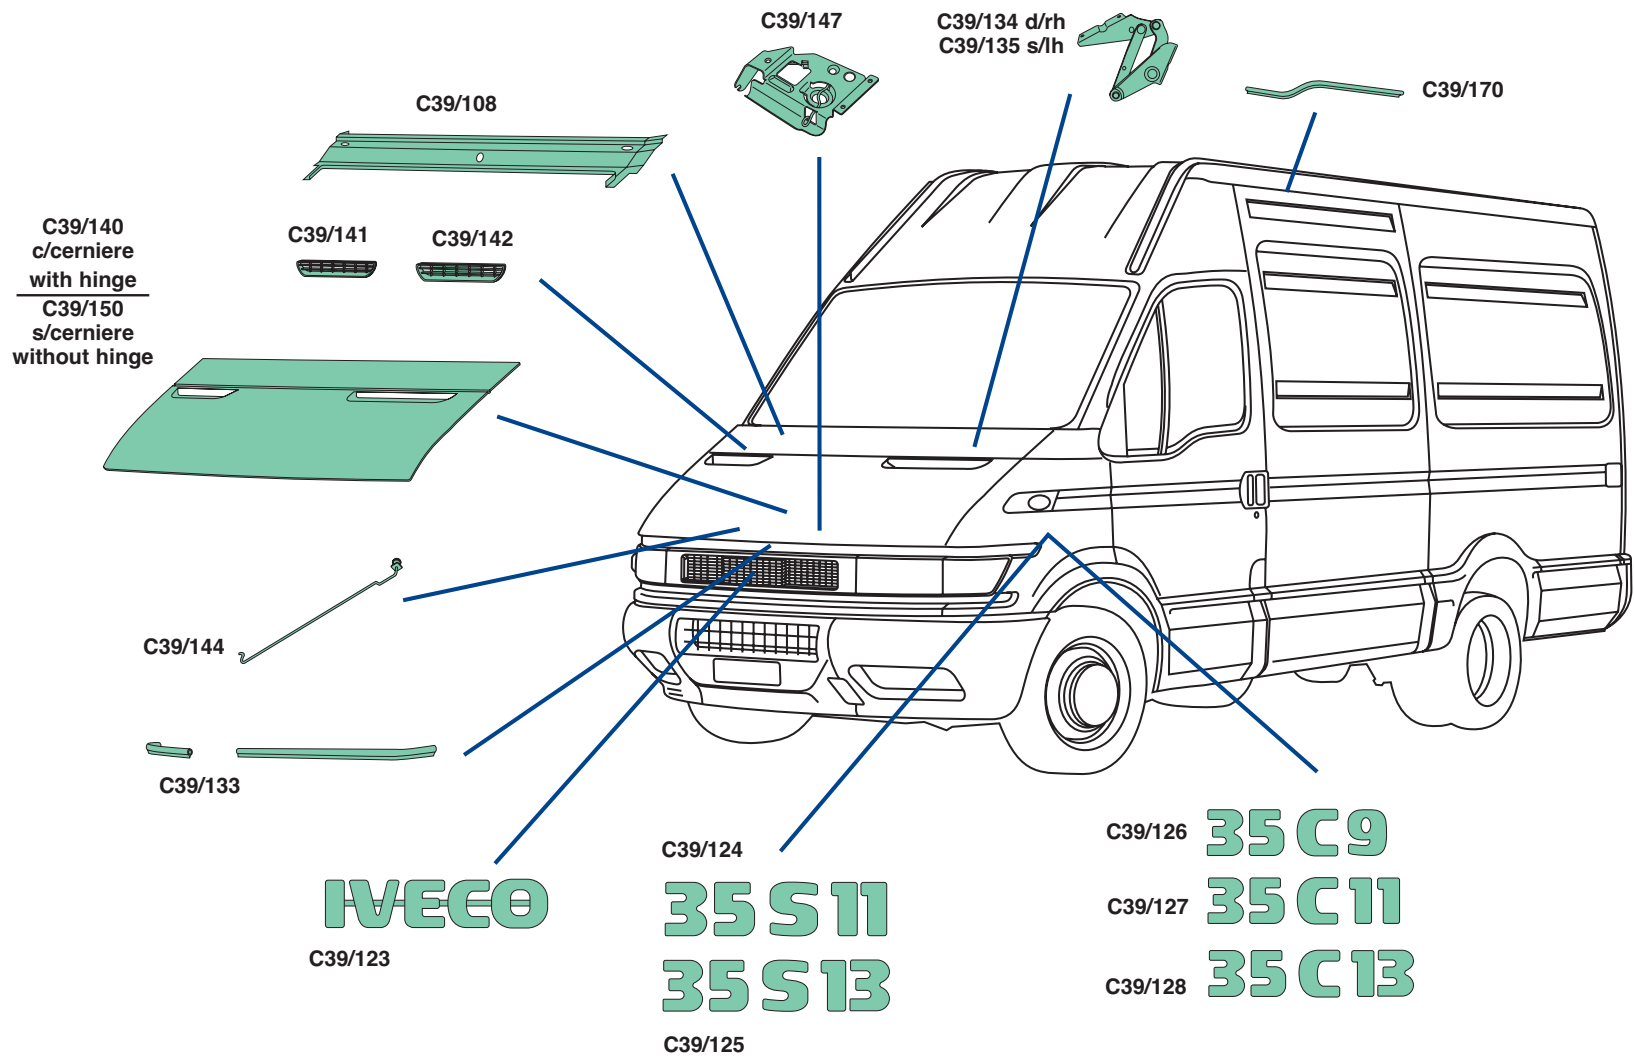

38/677

38/678

DAILY S2000 UNIJET
C9-C11-C13 - S9-S11-S13
50C11-50C13-50C22

DAILY S2000 UNIJET
C9-C11-C13 - S9-S11-S13
50C11-50C13-50C22

DAILY S2000 UNIJET
C9-C11-C13 - S9-S11-S13
50C11-50C13-50C22

**FURGONE PASSO 3000
VAN-WHEEL BASE 3000**

**DAILY S2000 UNIJET
C9-C11-C13 - S9-S11-S13
50C11-50C13-50C22**

FURGONE PASSO 3000 L
VAN-WHEEL BASE 3000 L

DAILY S2000 UNIJET
C9-C11-C13 - S9-S11-S13
50C11-50C13-50C22

FURGONE PASSO 3300
VAN-WHEEL BASE 3300