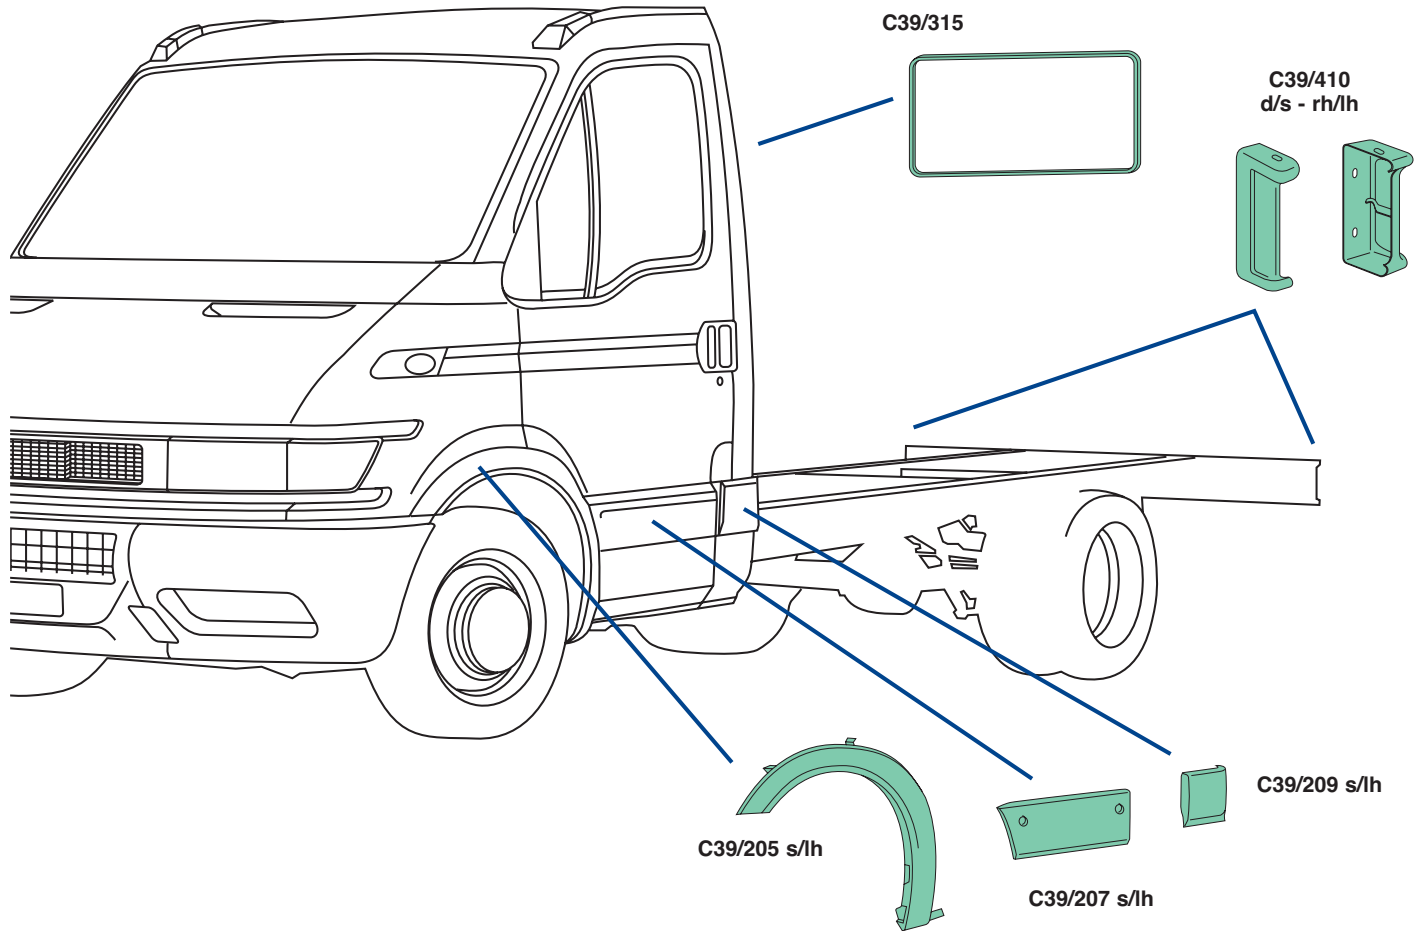

C39/81

C39/80

C39/82

C39/55

C39/280

C39/281

FURGONE TUTTI I PASSI
VAN-ANY WHEEL BASE

DAILY S2000 UNIJET
C9-C11-C13 - S9-S11-S13
50C11-50C13-50C22

DAILY S2000 UNIJET
C9-C11-C13 - S9-S11-S13
50C11-50C13-50C22

DAILY S2000 UNIJET
C9-C11-C13 - S9-S11-S13
50C11-50C13-50C22

DAILY S2000 UNIJET
C9-C11-C13 - S9-S11-S13
50C11-50C13-50C22

136