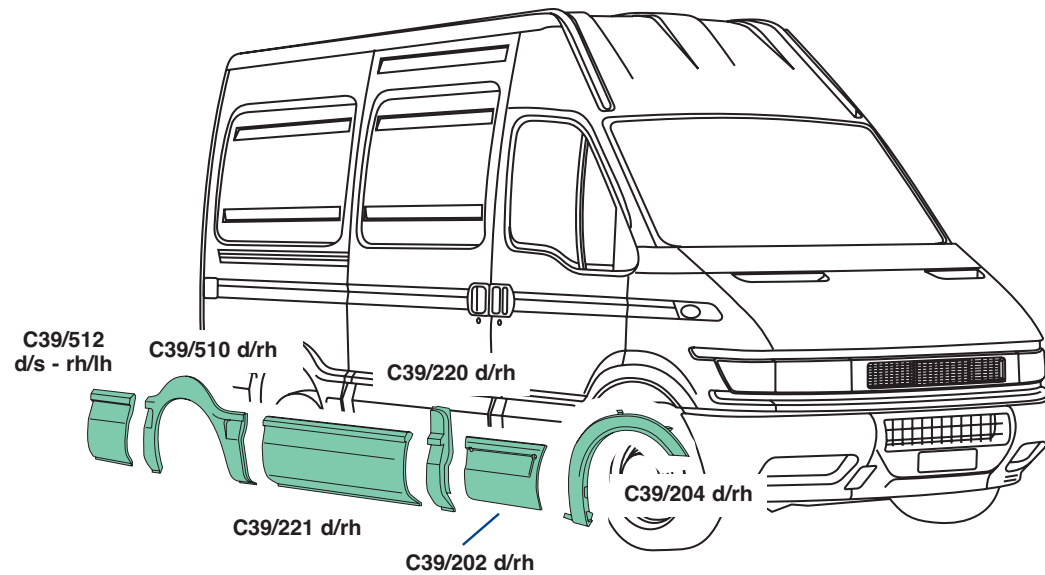

38/677

38/678

DAILY S2000 UNIJET
C9-C11-C13 - S9-S11-S13
50C11-50C13-50C22

DAILY S2000 UNIJET
C9-C11-C13 - S9-S11-S13
50C11-50C13-50C22

DAILY S2000 UNIJET
C9-C11-C13 - S9-S11-S13
50C11-50C13-50C22

**FURGONE PASSO 3000
VAN-WHEEL BASE 3000**

**DAILY S2000 UNIJET
C9-C11-C13 - S9-S11-S13
50C11-50C13-50C22**

FURGONE PASSO 3000 L
VAN-WHEEL BASE 3000 L

DAILY S2000 UNIJET
C9-C11-C13 - S9-S11-S13
50C11-50C13-50C22

FURGONE PASSO 3300
VAN-WHEEL BASE 3300