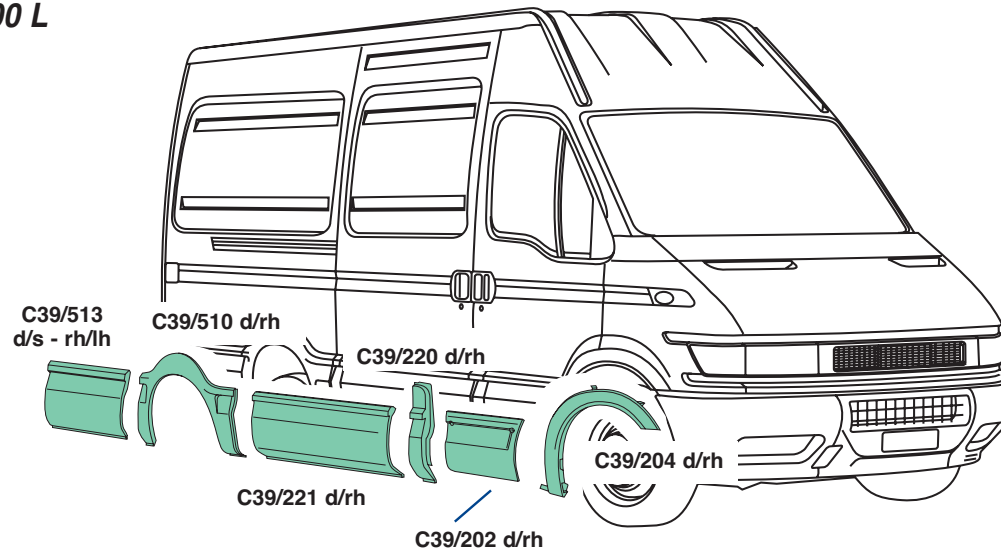

38/677

38/678

DAILY S2000 UNIJET
C9-C11-C13 - S9-S11-S13
50C11-50C13-50C22

DAILY S2000 UNIJET
C9-C11-C13 - S9-S11-S13
50C11-50C13-50C22

DAILY S2000 UNIJET
C9-C11-C13 - S9-S11-S13
50C11-50C13-50C22

**FURGONE PASSO 3000
VAN-WHEEL BASE 3000**

**DAILY S2000 UNIJET
C9-C11-C13 - S9-S11-S13
50C11-50C13-50C22**

FURGONE PASSO 3000 L
VAN-WHEEL BASE 3000 L

DAILY S2000 UNIJET
C9-C11-C13 - S9-S11-S13
50C11-50C13-50C22

FURGONE PASSO 3300
VAN-WHEEL BASE 3300