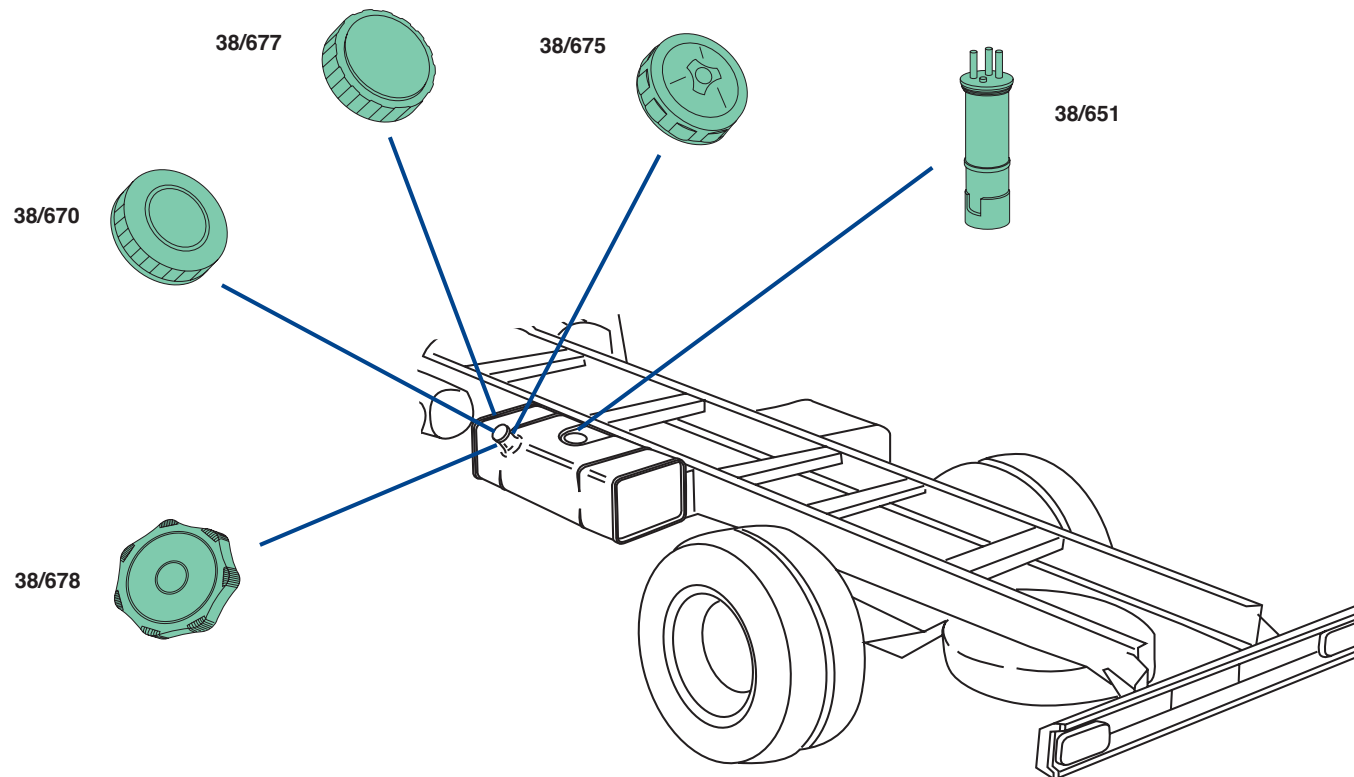

NEW DAILY 1996 BASIC - CLASSIC

122