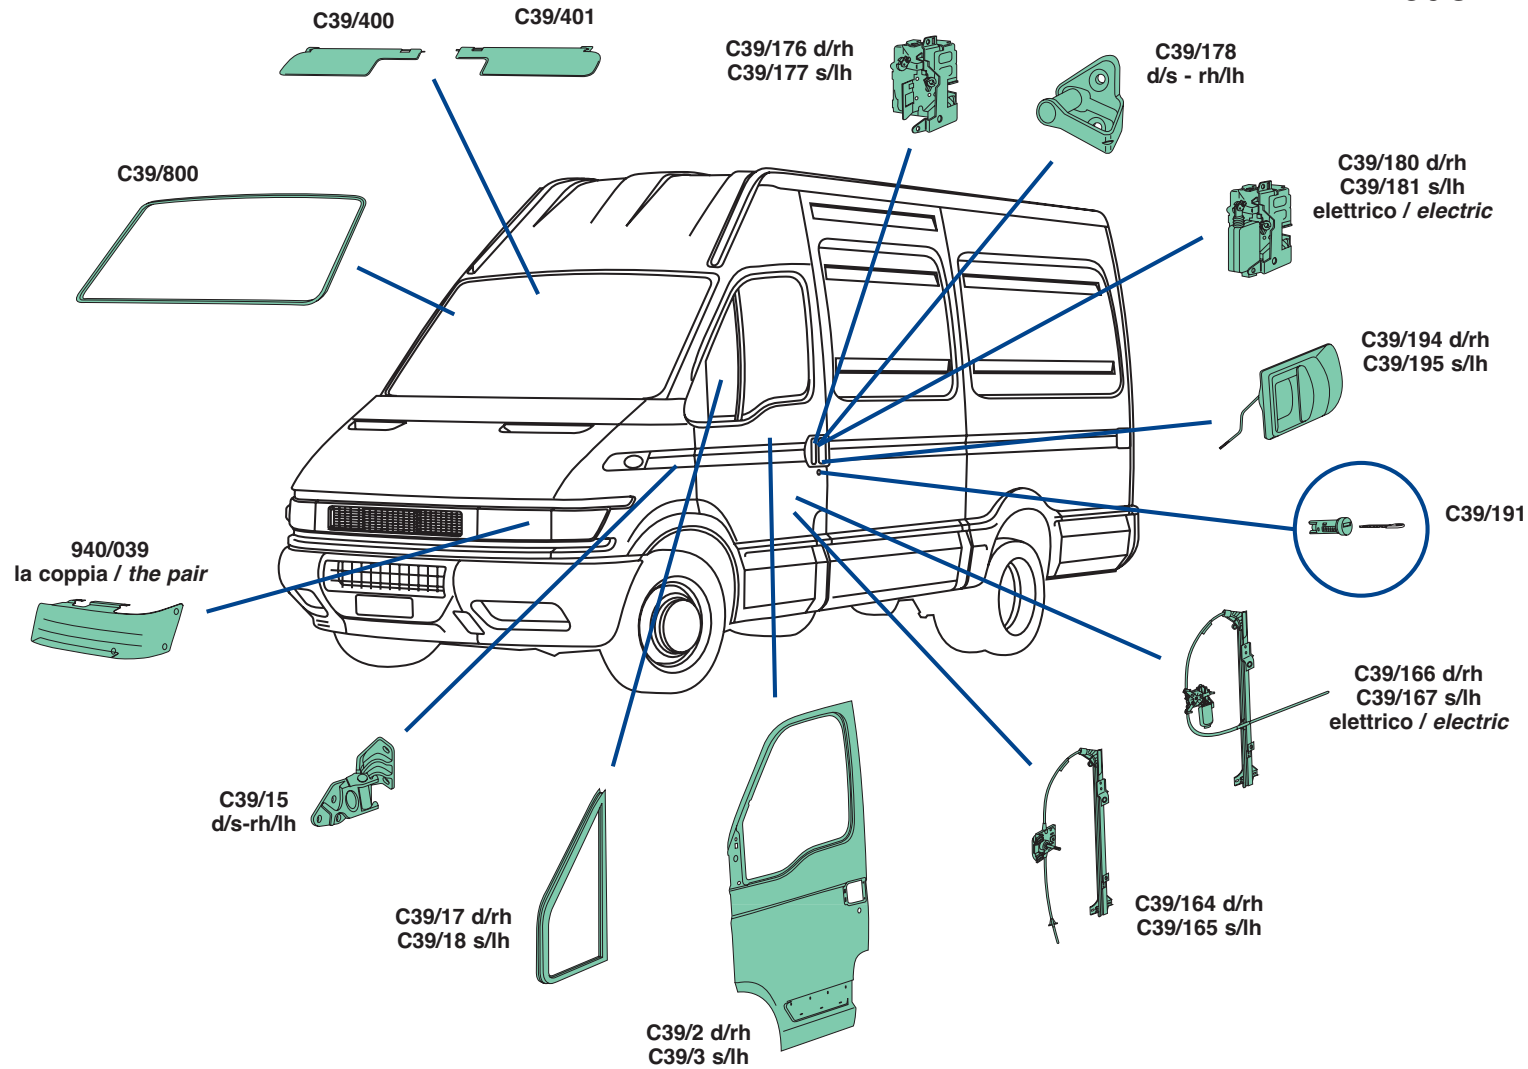

38/677

38/678

DAILY S2000 UNIJET
C9-C11-C13 - S9-S11-S13
50C11-50C13-50C22

DAILY S2000 UNIJET
C9-C11-C13 - S9-S11-S13
50C11-50C13-50C22

DAILY S2000 UNIJET
C9-C11-C13 - S9-S11-S13
50C11-50C13-50C22

**FURGONE PASSO 3000
VAN-WHEEL BASE 3000**