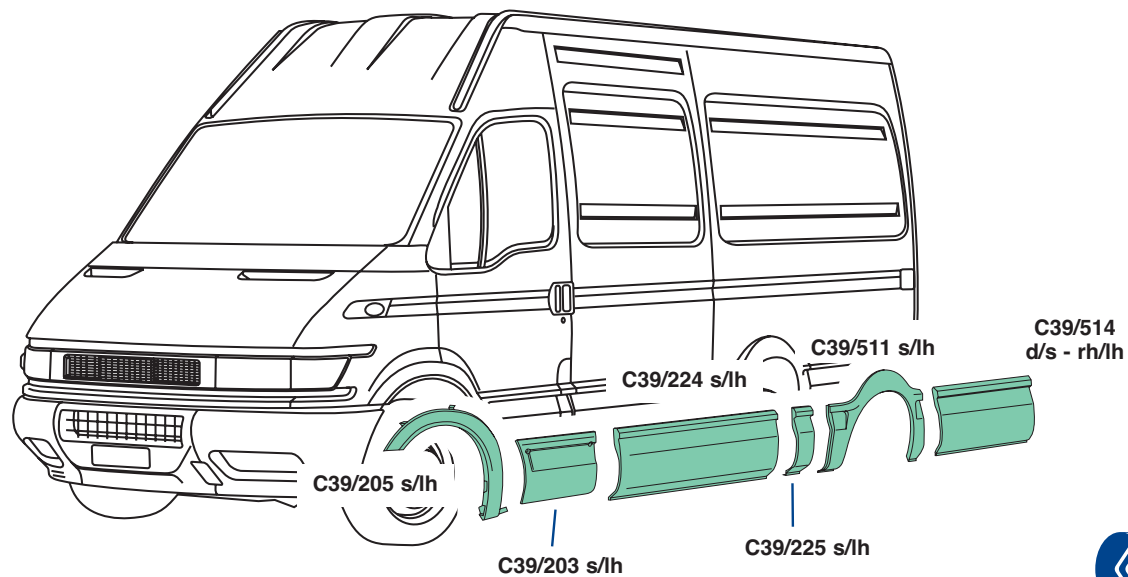

FURGONE PASSO 3300
VAN-WHEEL BASE 3300

DAILY S2000 UNIJET
C9-C11-C13 - S9-S11-S13
50C11-50C13-50C22