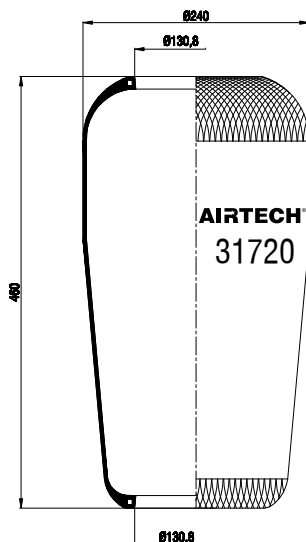

Order No.: 110862 / 31720

Roll

CROSS REFERENCE		OEM REFERENCE	
CONTITECH	1720 N	DAIMLER CHRYSLER	A 655 327 00 01
GOODYEAR	9068	MERCEDES	655 327 00 01
		WABCO	896 130 160 4