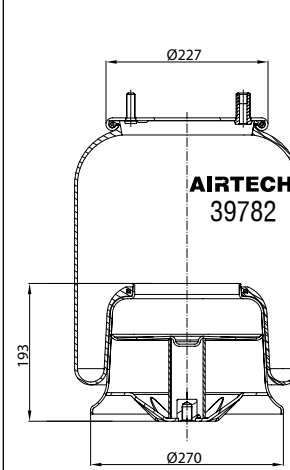

Order No.: 131632 / 39782 C

Complete

CROSS REFERENCE		OEM REFERENCE	
FIRESTONE	1T15ZR-6	FREIGHTLINER	16-16773-000
FIRESTONE 2	W01 358 9782		16-13810-001
GOODYEAR	1R12-303