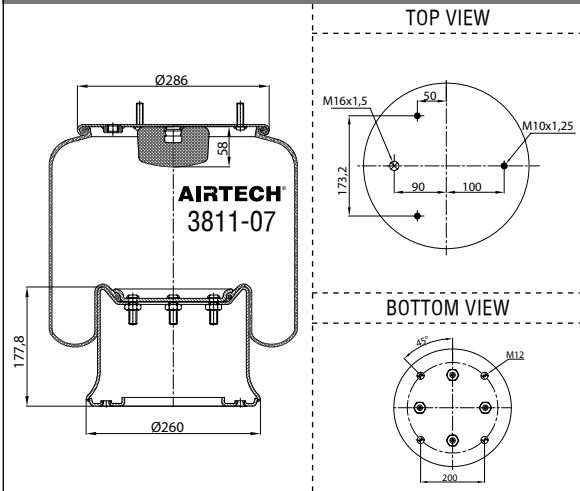

Order No.: 131082 / 3811-07 C

Complete

CROSS REFERENCE		OEM REFERENCE	
CONTITECH	811 M16 C1	DAF	0 067 306
FIRESTONE	1T19L-11		526823
FIRESTONE 2	W01 M58 6334		676823
PHOENIX	1D 28 B-7		
TAURUS	KR 622-31		
DUNLOP FR	D13B36		
GOODYEAR	1R14-719		

Service Assembly Order No: 121322 / 3811-07 P

Order No.: 135922 / 3813 CPP

Complete Plastic Piston