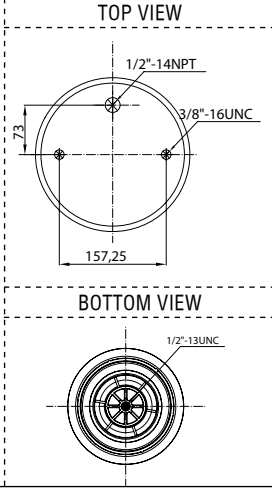

CROSS REFERENCE		OEM REFERENCE	
CONTITECH	9 10-19 P 472	PETERBILT	03-07887
FIRESTONE	1 T15 M-9	TRIANGLE	8472
FIRESTONE 2	W01 358 8852		
GOODYEAR	1R12-568		

Order No.: 134902 / 3887 C

Complete