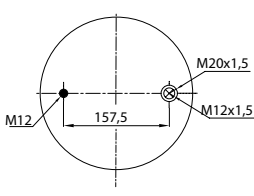

TOP VIEW

BOTTOM VIEW