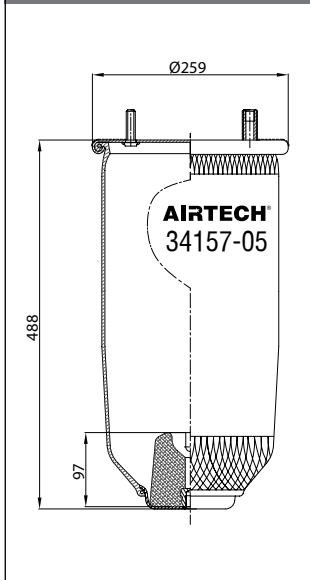

Order No.: 120712 / 34157-05 P

Service Assembly

CROSS REFERENCE		OEM REFERENCE	
CONTITECH	4157 N P05	WEWELER	US 07074P
FIRESTONE	1 T15MPW-7		US 07074C
FIRESTONE 2	W01 M58 7074		
PHOENIX	1 DK 21 A3		
TAURUS	KR915-54		
DUNLOP FR	D12B17		
GOODYEAR	1R11-106		
CF GOMMA	1T 300-38