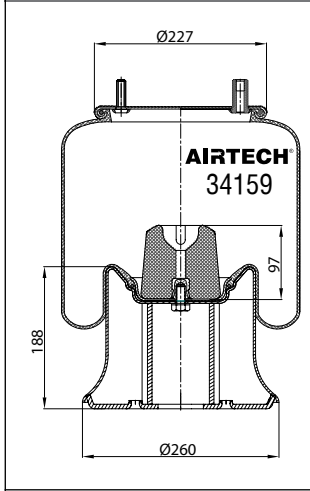

Order No.: 130422 / 34159 C

Complete

CROSS REFERENCE		OEM REFERENCE	
CONTITECH	4159 N P05	VIBERTI	128 147 109
FIRESTONE	1T15M-9	WABCO	951 811 003 0
FIRESTONE 2	W01 M58 0736		

Service Assembly Order No: 120442 / 34159 P

Threaded hole
Air inlet
Bolt/stud
Combo stud