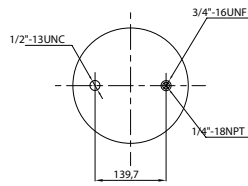

TOP VIEW

BOTTOM VIEW