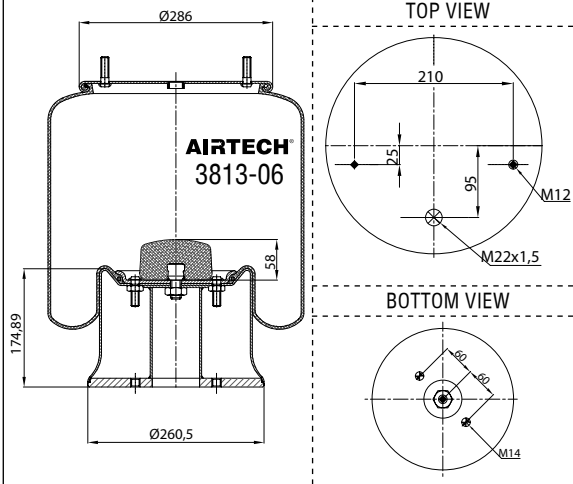

Order No.: 132402 / 3813-06 C

Complete

CROSS REFERENCE		OEM REFERENCE	
FIRESTONE	1T19L-11