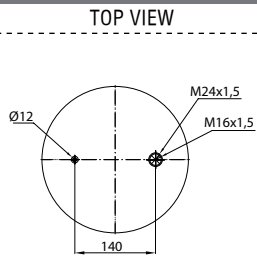

Order No.: 121462 / 34915 P

Service Assembly

CROSS REFERENCE		OEM REFERENCE	
CONTITECH	4915 N P03	RENAULT V.I	5.001.855.856