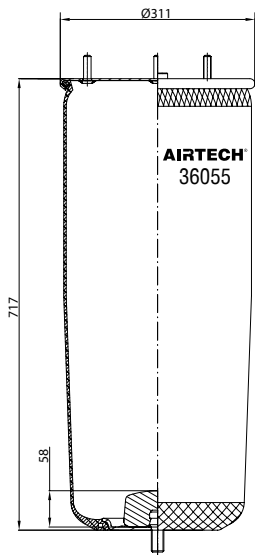

Service Assembly

TOP VIEW

BOTTOM VIEW

CROSS REFERENCE

OEM REFERENCE

SCANIA 1865759

Order No.: 122562 / 36055 P

Service Assembly