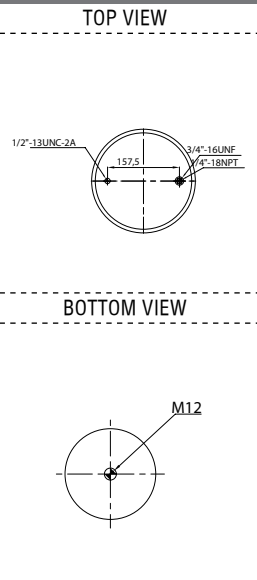

Order No.: 122042 / 34156-08 P

Service Assembly

CROSS REFERENCE		OEM REFERENCE	
CONTITECH	9 10-16 P 353	DAYTON	352-9227
FIRESTONE	1T15M-6	HENDRICKSON	S2924 / 48195-1
FIRESTONE 2	W01 358 9227	TRIANGLE	8353
GOODYEAR	1R12-130	WEWELER	US 35864