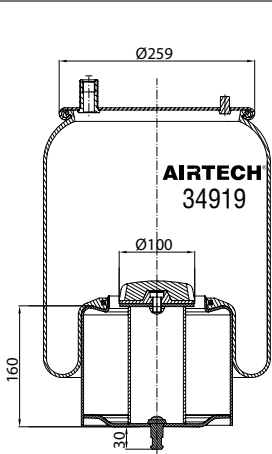

Order No.: 131452 / 34919 C

Complete