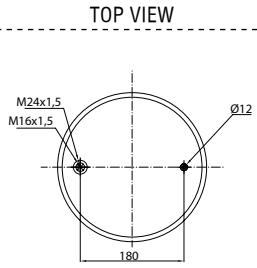

Order No.: 120912 / 34919 P

Service Assembly

CROSS REFERENCE		OEM REFERENCE	
CONTITECH	4919 N		

Order No.: 122552 / 34922 P

Service Assembly