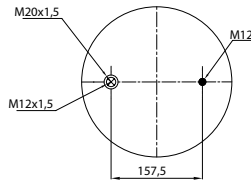

TOP VIEW

BOTTOM VIEW

CROSS REFERENCE

CONTITECH	4960 N P02
GOODYEAR	1R11-801

OEM REFERENCE

BPW	05.429.41.77.0
BPW Type	BPW 30 K
WABCO	951 811 801 0