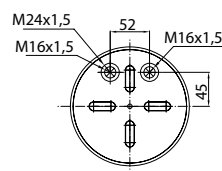

TOP VIEW

BOTTOM VIEW