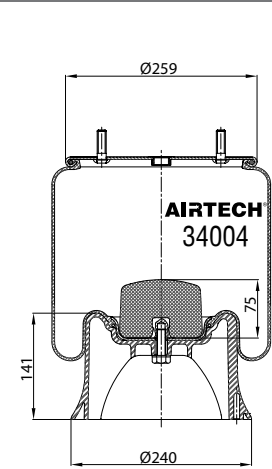

Order No.: 132782 / 34004 CPP

Complete Plastic Piston

CROSS REFERENCE		OEM REFERENCE	
CONTITECH	4004 N P03	S.A.F	3.229.0007.00
FIRESTONE	1T17BS-6		3.229.0007.02
FIRESTONE 2	W01 M58 6366		3.229.0007.01
PHOENIX	1 DK 22 E-8	SAF Type	2618
DUNLOP FR	D12B13	WABCO	951 811 713 0
GOODYEAR	1R11-713