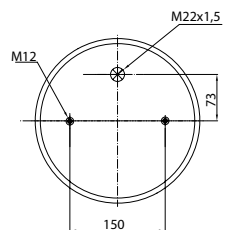

TOP VIEW

BOTTOM VIEW