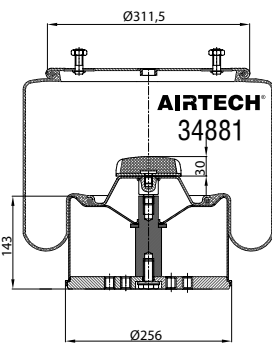

Order No.: 130782 / 34881 C

Complete