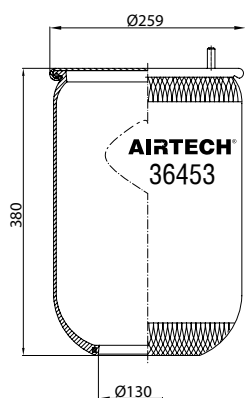

Order No.: 122132 / 36453 P

Service Assembly

BOTTOM VIEW

CROSS REFERENCE

OEM REFERENCE

VOLVO 21.097.453

Order No.: 120372 / 3661 P