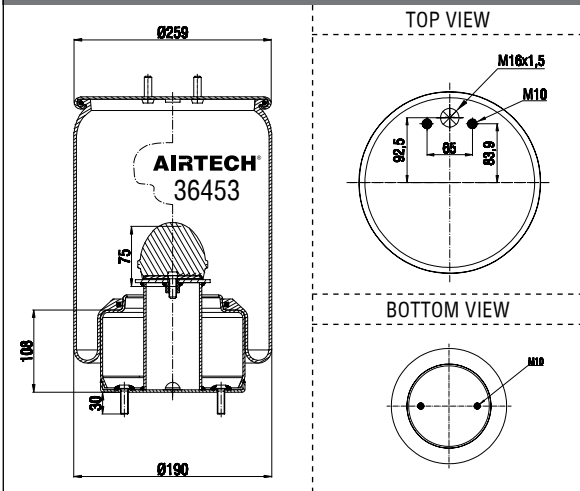

CROSS REFERENCE		OEM REFERENCE	
		VOLVO	21.097.453

Service Assembly Order No: 122132 / 36453 P

Order No.: 134982 / 3661 C

Complete