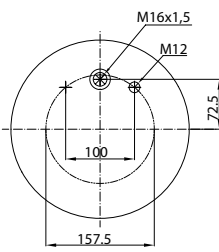

TOP VIEW

BOTTOM VIEW