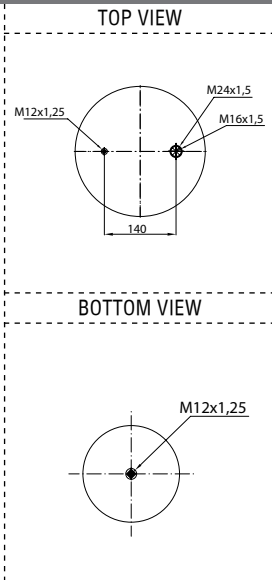

Order No.: 121252 / 36260 P

Service Assembly

CROSS REFERENCE		OEM REFERENCE
FIRESTONE 2	W01 M58 6260