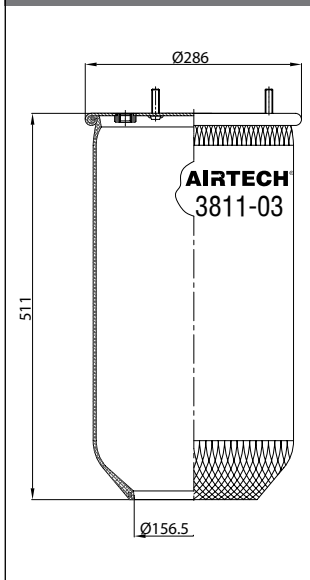

Order No.: 120102 / 3811-03 P

Service Assembly

CROSS REFERENCE		OEM REFERENCE
CONTITECH	811 M16	DAF 0 067 452
FIRESTONE	1T19L-11	

- Threaded hole
- Air inlet
- Bolt/stud
- Combo stud