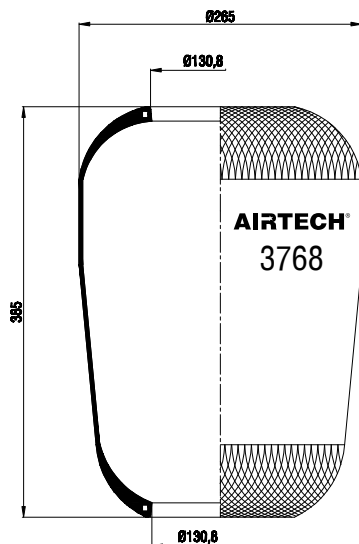

Order No.: 110922 / 3768

Roll

CROSS REFERENCE

OEM REFERENCE

CONTITECH	768 N	RENAULT V.I	5.000.954.175
FIRESTONE	1R2A 380 330	VOLVO	1 612 455
FIRESTONE 2	W01 095 0213	WABCO	896 130 202 4
TAURUS	B 125		
GOODYEAR	9078