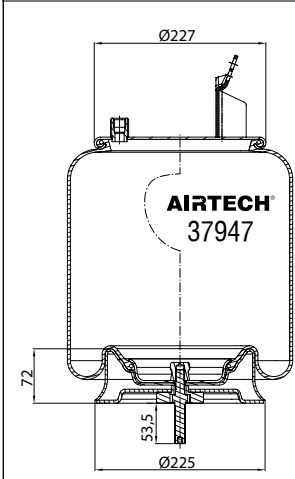

CROSS REFERENCE		OEM REFERENCE	
		VOLVO	20737947