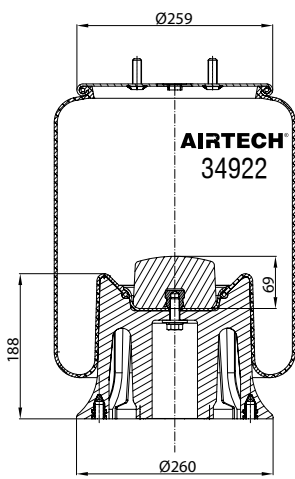

Order No.: 135422 / 34922 CPP

Complete Plastic Piston