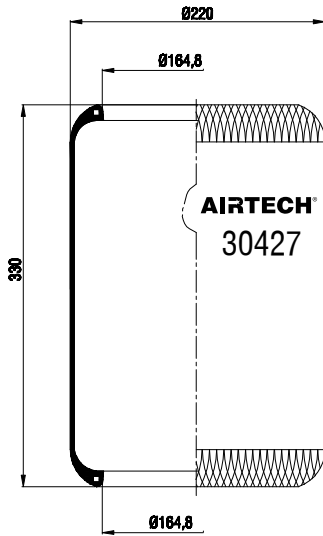

Order No.: 111802 / 30427

Roll

CROSS REFERENCE		OEM REFERENCE	
FIRESTONE	1R1K 330 320	VW BUS	2Z0.616.041
FIRESTONE 2	W01 095 0427		
GOODYEAR	556 0 3 8072