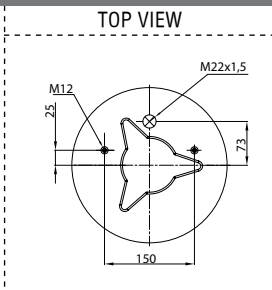

Order No.: 120562 / 3951 P

Service Assembly

CROSS REFERENCE		OEM REFERENCE	
BPW	05.429.40.72.0	CONTITECH	951 MB
BPW Type	BPW 30-1	FIRESTONE	1T17D-12
		FIRESTONE 2	W01 M58 8621
		GOODYEAR	1R11-704