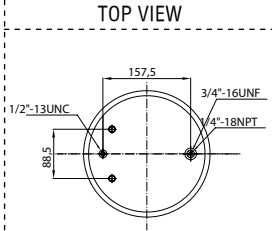

Order No.: 131612 / 39781 C ALU

Complete Aluminium Piston

CROSS REFERENCE		OEM REFERENCE	
CONTITECH	9 10S-16 A 382	FREIGHTLINER	A16-14004-000
FIRESTONE	1T15ZR-6		681-320-0017
FIRESTONE 2	W01 358 9781		681-320-0017
GOODYEAR	1R12-303		1616773000
			16-13840-000
			16-16773-000