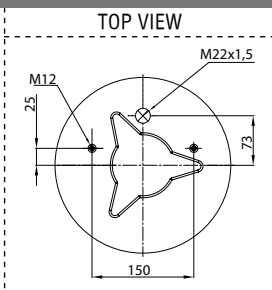

Order No.: 120262 / 3941 P

Service Assembly

CROSS REFERENCE		OEM REFERENCE	
CONTITECH	941 MB	BPW	05.429.40.03.0
FIRESTONE	1T17D-8.3	BPW Type	BPW 30
FIRESTONE 2	W01 M58 8620	WABCO	951 811 700 0 / 951 811 702 0
PHOENIX	1 DK 21		
TAURUS	UR 730-01T		
DUNLOP FR	D11U30		
GOODYEAR	1R11-700		
CF GOMMA	1TC 300-36		
CF GOMMA 2	204466