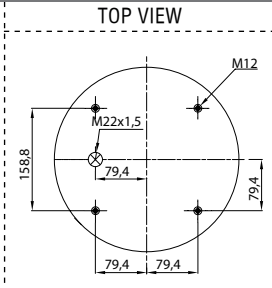

Order No.: 120122 / 3813 P

Service Assembly

BOTTOM VIEW

CROSS REFERENCE		OEM REFERENCE	
CONTITECH	813 MB/0	IVECO	017 5005
FIRESTONE	1T19L-11	R.O.R / MERITOR	21222239
FIRESTONE 2	W01 M58 7238	S.A.F	2 229 0003 00
PHOENIX	1 D 28 B-5 NP