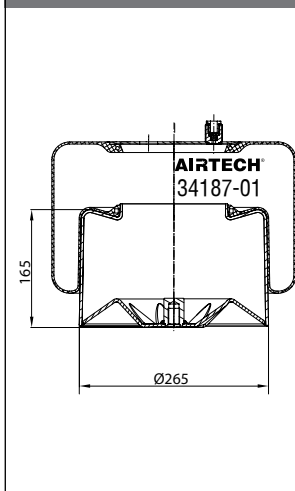

Order No.: 135132 / 34186-24 C

Complete

CROSS REFERENCE

MERCEDES A942 320 71 21

OEM REFERENCE

Service Assembly Order No: 120992 / 34186-24 P

Order No.: 131482 / 34187-01 C

Complete

CROSS REFERENCE

CONTITECH 4187 N P01 (Voss 230)

OEM REFERENCE

DAIMLER CHRYSLER A 942 320 18 21

Threaded hole

Air inlet

Bolt/stud

Combo stud