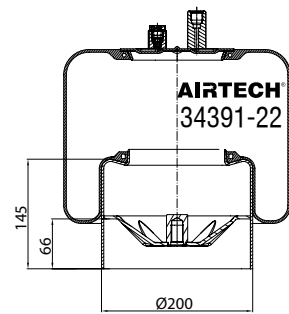

Order No.: 137042 / 34391-02 C

Complete

TOP VIEW

BOTTOM VIEW

CROSS REFERENCE

CONTITECH 4391 N P02

OEM REFERENCE

MERCEDES 942 320 07 21

Service Assembly Order No: 123382 / 34391-02 P

Order No.: 130132 / 34391-21 C

Complete

TOP VIEW

BOTTOM VIEW

CROSS REFERENCE

CONTITECH 4391 N P21

OEM REFERENCE

DAIMLER CHRYSLER A 942 320 53 21
MERCEDES 942 320 53 21

Service Assembly Order No: 120112 / 34391-21 P

Order No.: 130152 / 34391-22 C

Complete

TOP VIEW

BOTTOM VIEW

CROSS REFERENCE

CONTITECH 4391 N P22

OEM REFERENCE

DAIMLER CHRYSLER A 942 320 54 21
MERCEDES 942 320 54 21

Service Assembly Order No: 120132 / 34391-22 P

- Threaded hole
- Air inlet
- Bolt/stud
- Combo stud