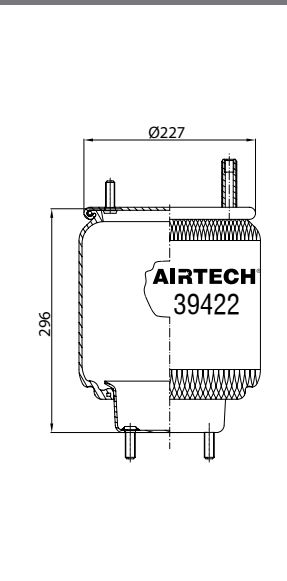

Order No.: 122482 / 39422 P

Service Assembly

CROSS REFERENCE		OEM REFERENCE	
FIRESTONE	1T15L-1.5		
FIRESTONE 2	W01 358 9422