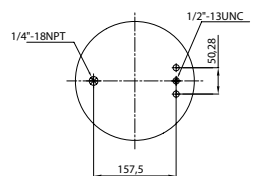

TOP VIEW

BOTTOM VIEW