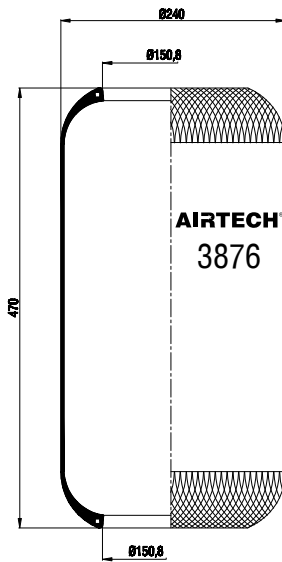

Order No.: 110522 / 3876

Roll

CROSS REFERENCE		OEM REFERENCE	
CONTITECH	876 N	IVECO	410.22620
GOODYEAR	8314	RENAULT V.I	5.000.296.816