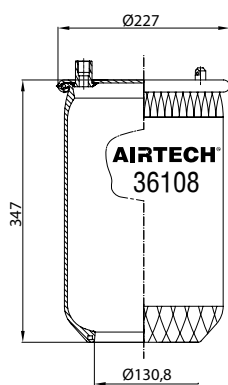

Order No.: 122262 / 36108 P

Service Assembly