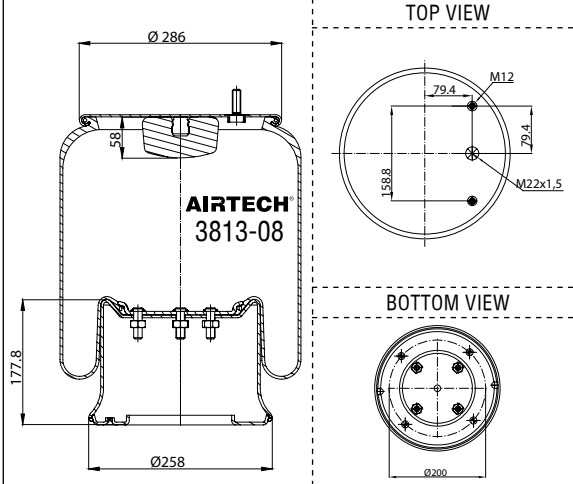

Order No.: 133402 / 3813-08 C

Complete

CROSS REFERENCE		OEM REFERENCE	
FIRESTONE	1T19L-11		
FIRESTONE 2	W01 M58 7502		
PHOENIX	1D 28 B-4		
DUNLOP FR	D13B29		
GOODYEAR	1R14-709		

Threaded hole
Air inlet
Bolt/stud
Combo stud