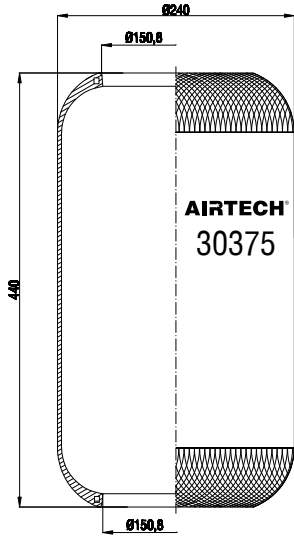

Order No.: 111682 / 30375

Roll

CROSS REFERENCE		OEM REFERENCE	
FIRESTONE	1R1E 440 320	TRES EIXOS	1502
FIRESTONE 2	W01 095 0375	VOLKSWAGEN	2TB 511101A