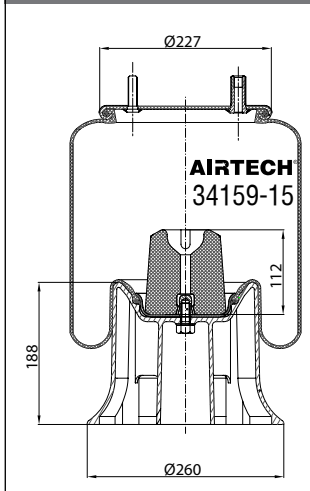

Order No.: 136382 / 34159-15 C ALU

Complete Aluminium Piston

CROSS REFERENCE		OEM REFERENCE	
FIRESTONE	1T15 M-9		
FIRESTONE 2	W01 095 0294		
GOODYEAR	8582		

Service Assembly Order No: 122762 / 34159-15 P