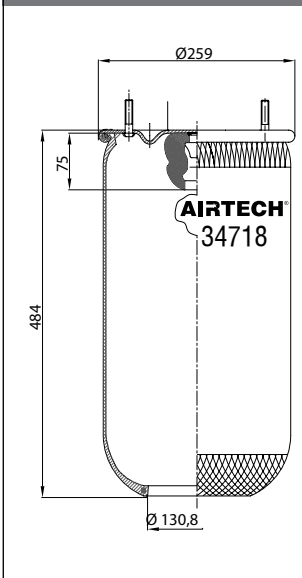

Service Assembly

CROSS REFERENCE		OEM REFERENCE	
		VOLVO	1 079 718