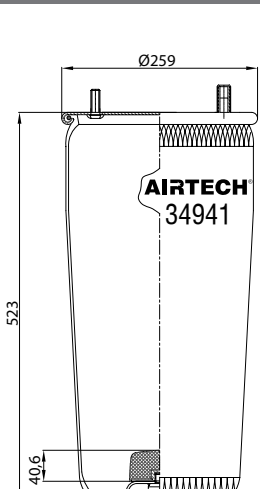

Service Assembly

BOTTOM VIEW

CROSS REFERENCE		OEM REFERENCE	
CONTITECH	4941 N P02	BPW	05.429.41.25.0
GOODYEAR	1R11-802	BPW Type	BPW 30
		WABCO	951 811 802 0

Threaded hole
Air inlet
Bolt/stud
Combo stud