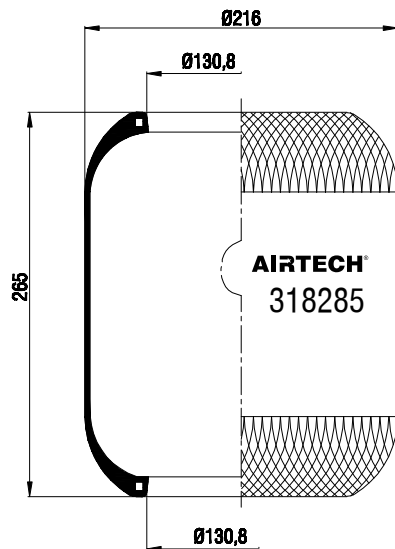

Order No.: 110032 / 318285

Roll

CROSS REFERENCE		OEM REFERENCE
CF GOMMA	1S285-18C	
CF GOMMA 2	97261	

Order No.: 111592 / 319250