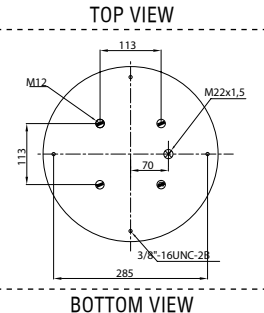

Order No.: 121542 / 3727 P

Service Assembly

CROSS REFERENCE		OEM REFERENCE