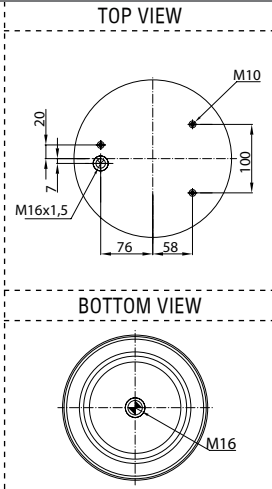

CROSS REFERENCE		OEM REFERENCE	
CONTITECH	887 MB C6	DAF	1 141 525
FIRESTONE	1T15LNR-3		0 392 022
FIRESTONE 2	W01 M58 8683		

Service Assembly Order No: 122612 / 3887 P

Threaded hole
Air inlet
Bolt/stud
Combo stud