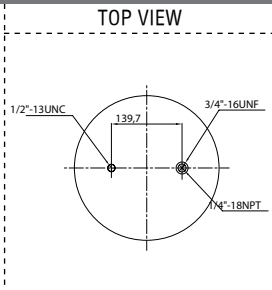

Order No.: 122362 / 39121 P

Service Assembly

CROSS REFERENCE		OEM REFERENCE	
FIRESTONE	1T19L-7	NEWAY	905 570 78
FIRESTONE 2	W01 358 9123		905 570 52
GOODYEAR	1R13-039		905 570 83
			905 570 19