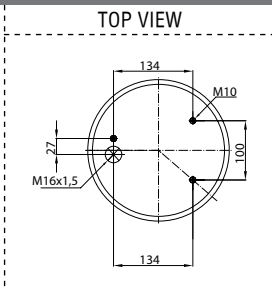

Order No.: 123222 / 3887-04 P

Service Assembly

CROSS REFERENCE		OEM REFERENCE	
CONTITECH	887 NP 04	DAF	1 154 761

CROSS REFERENCE		OEM REFERENCE	
CONTITECH	887 NP 04	DAF	1 154 761