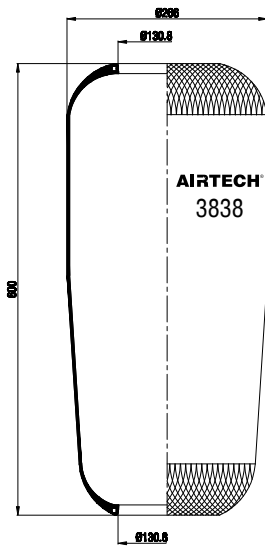

Order No.: 110762 / 3838

Roll

CROSS REFERENCE		OEM REFERENCE
CONTITECH	838 N	DAIMLER CHRYSLER A 674 328 00 01
PHOENIX	1 F 26 D	MERCEDES 674 328 00 01
GOODYEAR	9074	674 328 00 02
		WABCO 896 130 205 4