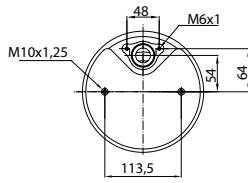

TOP VIEW

BOTTOM VIEW