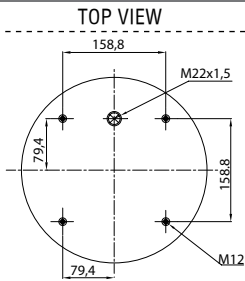

Order No.: 136422 / 3813-10 C

Complete

CROSS REFERENCE		OEM REFERENCE
FIRESTONE 2	W0A 095 0320	
GOODYEAR	8550	

Complete Plastic Piston Order No: 136172/ 3813-10 CPP
Service Assembly Order No: 122782 / 3813-10 P