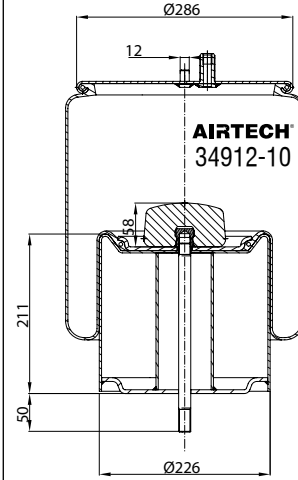

Service Assembly Order No: 121042 / 34912 P

Order No.: 135062 / 34912-01 C

Complete

CROSS REFERENCE		OEM REFERENCE	

Order No.: 135912 / 34912-10 C

Complete

CROSS REFERENCE		OEM REFERENCE	
CONTITECH	4912 N P10	RENAULT V.I	5.010.557.355