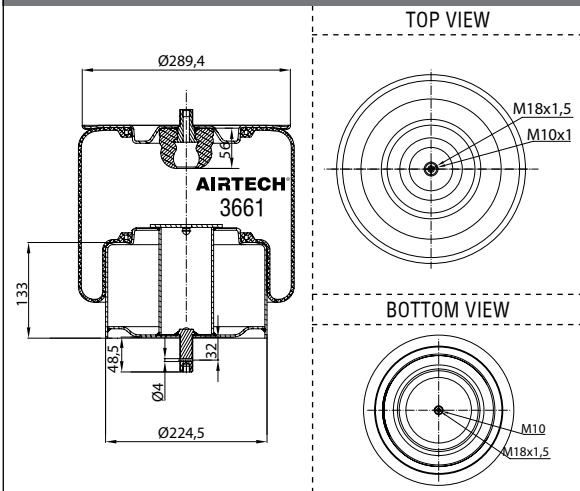

CROSS REFERENCE		OEM REFERENCE	
CONTITECH	661 N P01	RENAULT V.I	5.010.073.846

Service Assembly Order No: 120372 / 3661 P

- Threaded hole
- Air inlet
- Bolt/stud
- Combo stud