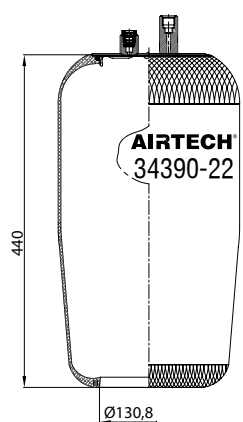

Order No.: 122522 / 34390-22 P

Service Assembly