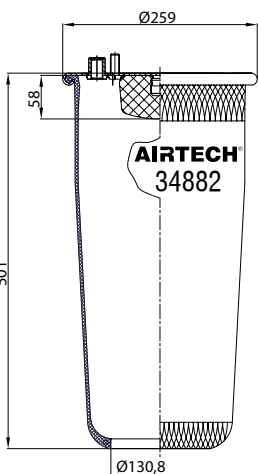

Order No.: 122122 / 34882 P

Service Assembly