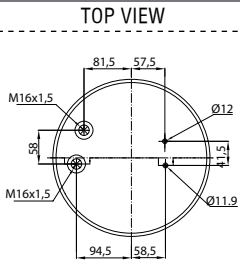

Order No.: 120802 / 34933 P

Service Assembly

BOTTOM VIEW

CROSS REFERENCE		OEM REFERENCE	
FIRESTONE	1T17HR-8	SCANIA	1434933
FIRESTONE 2	W01 M58 8633		

Order No.: 120482 / 34940 P