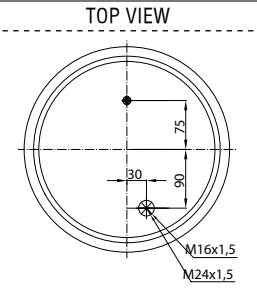

CROSS REFERENCE		OEM REFERENCE	
CONTITECH	4912 N P10	RENAULT V.I	5.010.557.355

Service Assembly Order No: 123212 / 34912-10 P

- Threaded hole
- Air inlet
- Bolt/stud
- Combo stud