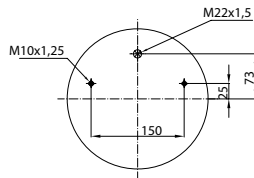

- Threaded hole
- Air inlet
- Bolt/stud
- Combo stud

Order No.: 133582 / 382520 C

Complete

TOP VIEW

BOTTOM VIEW

CROSS REFERENCE

GART D 278 / F

OEM REFERENCE