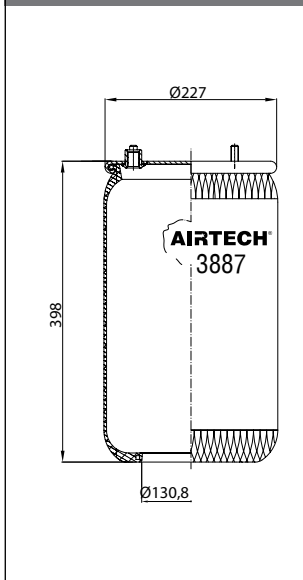

Order No.: 122612 / 3887 P

Service Assembly

CROSS REFERENCE		OEM REFERENCE	
CONTITECH	887 M	DAF	0 513 983
FIRESTONE	1T15LNR-3		
FIRESTONE 2	W01 M58 0780		
GOODYEAR	1R11-796		

Threaded hole
Air inlet
Bolt/stud
Combo stud