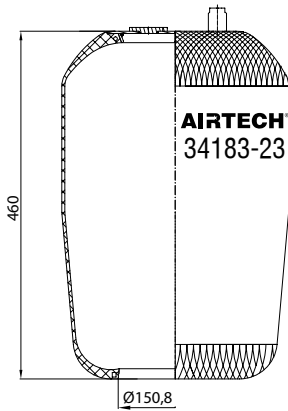

- Threaded hole
- Air inlet
- Bolt/stud
- Combo stud

Order No.: 122622 / 34183-23 P

Service Assembly

TOP VIEW

BOTTOM VIEW

CROSS REFERENCE

CONTITECH 4183 N P23

OEM REFERENCE