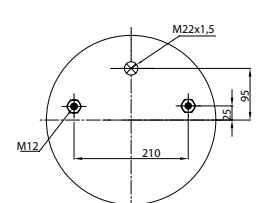

TOP VIEW

BOTTOM VIEW