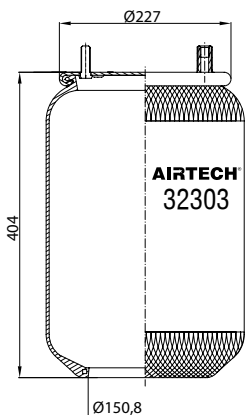

TOP VIEW

BOTTOM VIEW

CROSS REFERENCE

FIRESTONE	1T15ZR-6

OEM REFERENCE