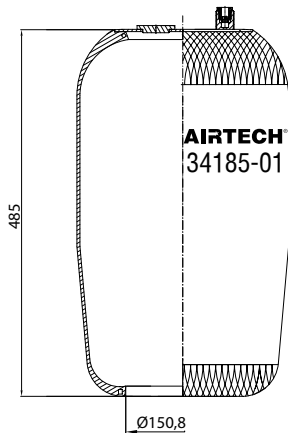

Service Assembly

CROSS REFERENCE

CONTITECH 4185 N P01

OEM REFERENCE

MERCEDES A 974 320 00 21