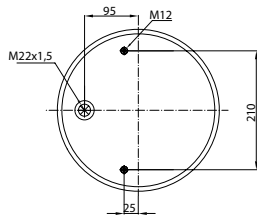

Order No.: 120312 / 32922 P

Service Assembly

TOP VIEW

CROSS REFERENCE

OEM REFERENCE

SCANIA 3.229.0036.00

BOTTOM VIEW

Order No.: 120052 / 32923-01 P