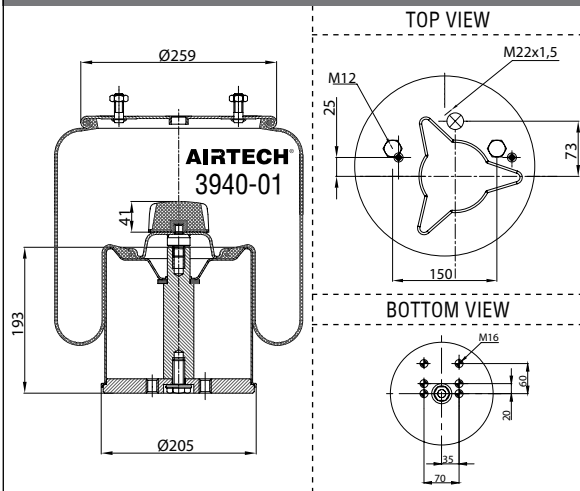

Order No.: 130842 / 3940-01 C

Complete

CROSS REFERENCE		OEM REFERENCE	
FIRESTONE	1T17D-4.3	BPW	05.429.41.28.1
FIRESTONE 2	W01 M58 8609	BPW Type	BPW 30 C
GOODYEAR	1R11-763		

Complete Plastic Piston Order No: 130702 / 3940-01 CPP

- Threaded hole
- Air inlet
- Bolt/stud
- Combo stud