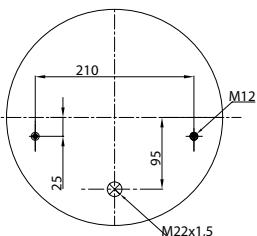

TOP VIEW

BOTTOM VIEW