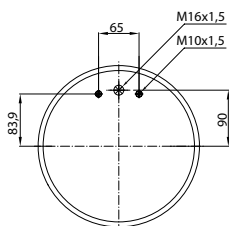

TOP VIEW

BOTTOM VIEW

CROSS REFERENCE

OEM REFERENCE

CROSS REFERENCE	OEM REFERENCE
CONTITECH 4420 N P01	VOLVO 1 076 076
	20 554 756