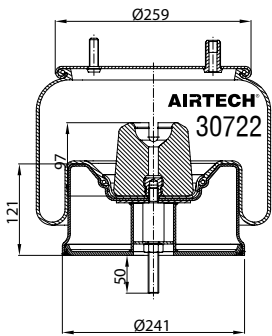

Order No.: 130012 / 30721 C

Complete

TOP VIEW

BOTTOM VIEW

CROSS REFERENCE

VIBRACOUSTIC V1DK27-B1

OEM REFERENCE

Service Assembly Order No: 120032 / 30721 P

Order No.: 130052 / 30722 C

Complete

TOP VIEW

BOTTOM VIEW

CROSS REFERENCE

VIBRACOUSTIC V1DK27-B2

OEM REFERENCE

Service Assembly Order No: 120012 / 30722 P

Order No.: 135242 / 30907 C

Complete

TOP VIEW

BOTTOM VIEW

CROSS REFERENCE

DUNLOP UK PNP30907100

OEM REFERENCE