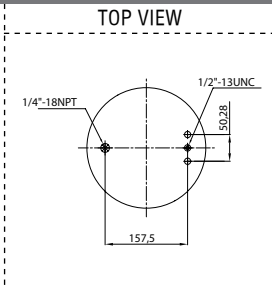

Order No.: 122952 / 39373-01 P

Service Assembly

CROSS REFERENCE		OEM REFERENCE
FIRESTONE 2	W01 095 0356	
GOODYEAR	556 0 2 8727