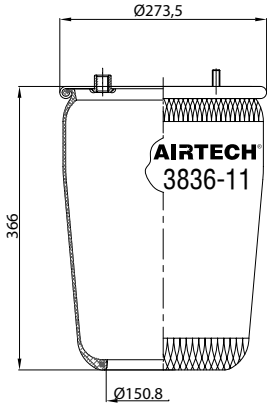

Order No.: 122372 / 3836-11 P

Service Assembly