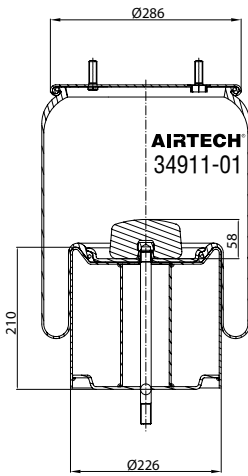

Order No.: 134442 / 34911-01 C

Complete