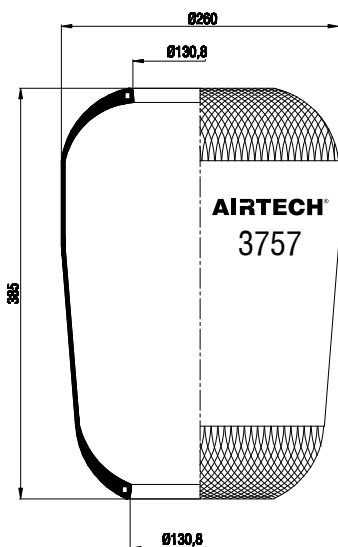

Order No.: 110582 / 3757

Roll

CROSS REFERENCE

OEM REFERENCE

CONTITECH	757 N	DAIMLER CHRYSLER	A 363 328 02 01
FIRESTONE	1R2A 380 305	MERCEDES	363 328 02 01
FIRESTONE 2	W01 095 0212	WABCO	896 130 203 4
PHOENIX	1 F 26 C		
TAURUS	B 126		
GOODYEAR	9077