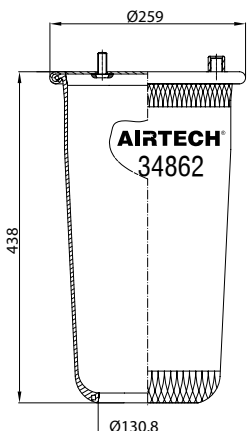

- Threaded hole
- Air inlet
- Bolt/stud
- Combo stud

Order No.: 120592 / 34862 P

Service Assembly

TOP VIEW

BOTTOM VIEW

CROSS REFERENCE		OEM REFERENCE	
CONTITECH	4862 N1	M.A.N.	81436006049

Order No.: 120462 / 34881 P