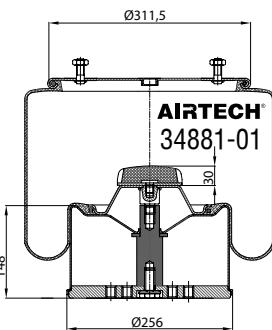

Order No.: 131862 / 34881-01 C

Complete