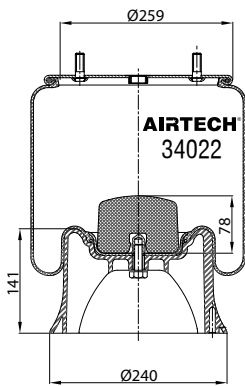

Order No.: 132802 / 34022 CPP

Complete Plastic Piston