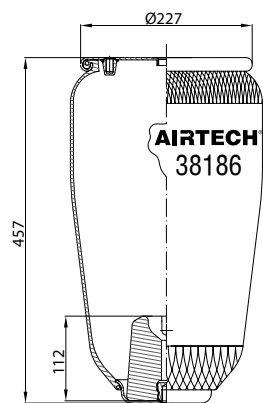

Order No.: 121722 / 38185 P

Service Assembly

CROSS REFERENCE

FIRESTONE	1T15MPW-9
FIRESTONE 2	W01 M58 6257
PHOENIX	1 DK 20 B-1 NP
GOODYEAR	1R12-748

OEM REFERENCE

Order No.: 121902 / 38185-01 P

Service Assembly

CROSS REFERENCE

FIRESTONE	1T15MPW-9
FIRESTONE 2	W01 M58 6257
PHOENIX	1 DK 20 B-1 NP
GOODYEAR	1R12-748

OEM REFERENCE

Order No.: 122022 / 38186 P

Service Assembly

CROSS REFERENCE

FIRESTONE	1T15MPW-7
FIRESTONE 2	W01 M58 8194

OEM REFERENCE

Threaded hole

Air inlet

Bolt/stud

Combo stud