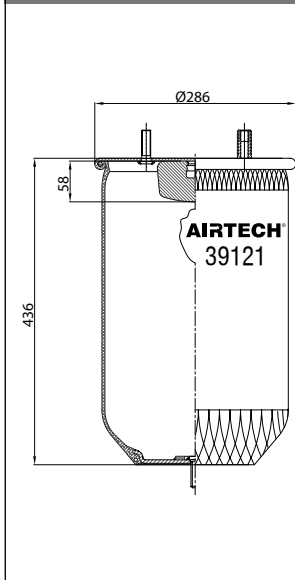

Order No.: 122362 / 39121 P

Service Assembly

CROSS REFERENCE		OEM REFERENCE	
FIRESTONE	1T19L-7	NEWAY	905 570 78
FIRESTONE 2	W01 358 9123		905 570 52
GOODYEAR	1R13-039		905 570 83
			905 570 19