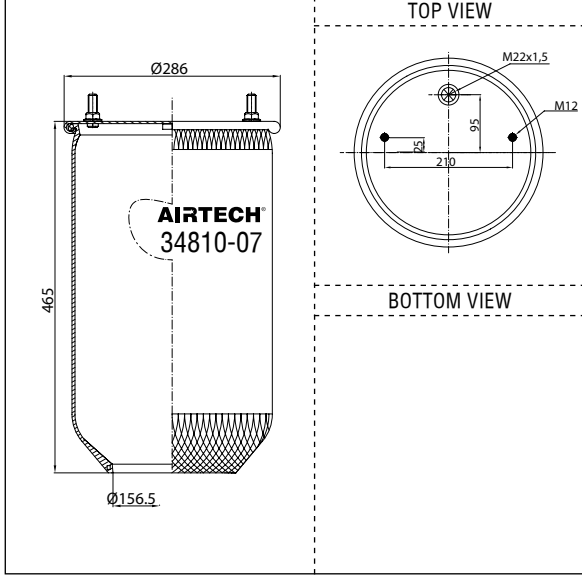

Order No.: 121112 / 34810-07 P

Service Assembly

CROSS REFERENCE		OEM REFERENCE	
CONTITECH	4810 N P07	S.A.F	3.228.0027.00
		SAF Type	2918 VP03

Threaded hole
Air inlet
Bolt/stud
Combo stud