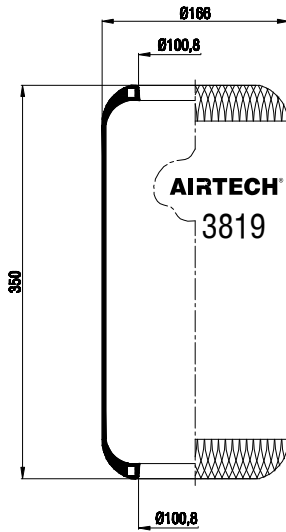

Order No.: 110642 / 3819

Roll

CROSS REFERENCE		OEM REFERENCE
CONTITECH	819 N	DAIMLER CHRYSLER A 000 328 01 01
		MERCEDES 000 328 01 01