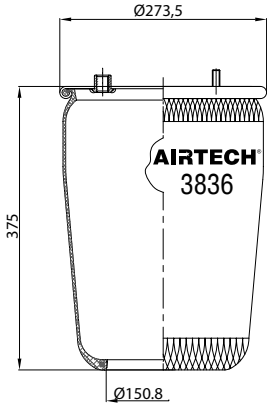

Order No.: 120142 / 3836 P

Service Assembly