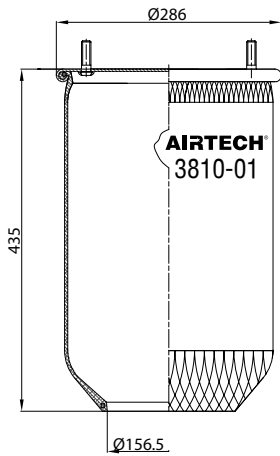

Order No.: 122632 / 3810-01 P

Service Assembly