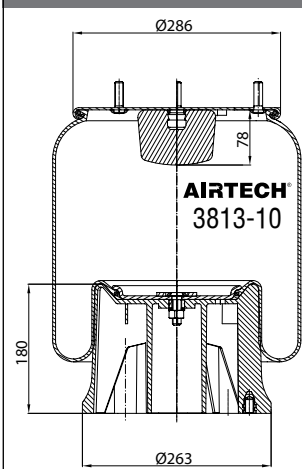

Order No.: 136172 / 3813-10 CPP

Complete Plastic Piston

CROSS REFERENCE		OEM REFERENCE
FIRESTONE 2	W0A 095 0320	
GOODYEAR	8550	

- Threaded hole
- Air inlet
- Bolt/stud
- Combo stud