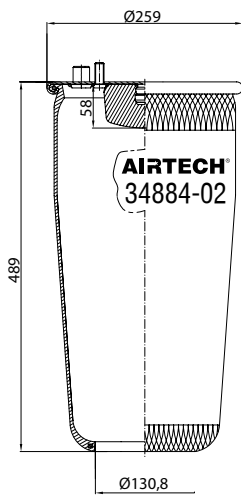

Order No.: 122232 / 34884-02 P

Service Assembly

BOTTOM VIEW

CROSS REFERENCE		OEM REFERENCE	
CONTITECH	4884 N1 P02	M.A.N.	81.43601-0171

Order No.: 122092 / 34884-07 P

Service Assembly