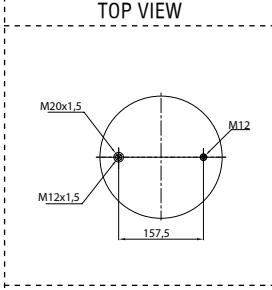

Order No.: 120442 / 34159 P

Service Assembly

CROSS REFERENCE		OEM REFERENCE	
CONTITECH	4159 N P05	VIBERTI	128 147 109
FIRESTONE	1T15M-9	WABCO	951 811 003 0
FIRESTONE 2	W01 M58 0736		

- Threaded hole
- Air inlet
- Bolt/stud
- Combo stud