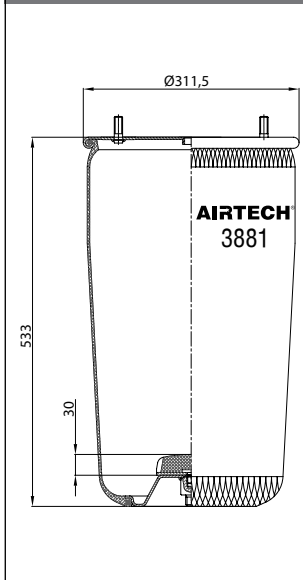

Order No.: 120222 / 3881 P

Service Assembly

CROSS REFERENCE		OEM REFERENCE	
CONTITECH	881 MB	BPW	05.429.40.01.0
FIRESTONE	1T66F-10.8	BPW Type	BPW 36
FIRESTONE 2	W01 M58 8978	WABCO	951 814 708 0
PHOENIX	1 DK 32		
TAURUS	KR 836-01T		
DUNLOP FR	D14U36		
GOODYEAR	1R14-708		
CF GOMMA	1TC 360-45		
CF GOMMA 2	204530