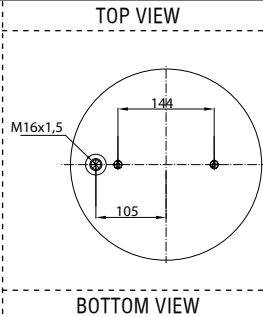

Order No.: 120272 / 34195 P

Service Assembly

BOTTOM VIEW

CROSS REFERENCE

OEM REFERENCE

SCANIA 1510195