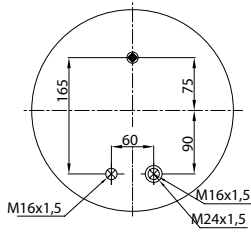

TOP VIEW

BOTTOM VIEW