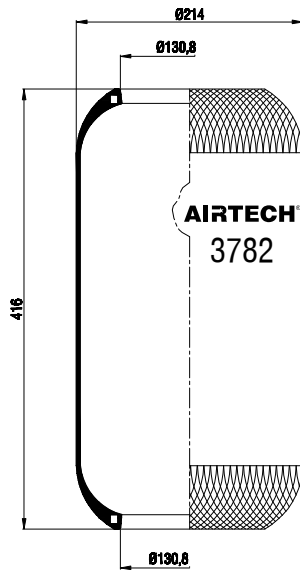

Order No.: 110682 / 3782

Roll

CROSS REFERENCE		OEM REFERENCE	
CONTITECH	782 N	IVECO	470.3904
FIRESTONE	1R1A 415 285		470.3972
FIRESTONE 2	W01 095 0197		471.6989
TAURUS	B 124		931 95 986
DUNLOP FR	D11S02	MERCEDES	A 382 327 7201
GOODYEAR	9013	RENAULT V.I	5.000.954.176
	556 0 3 8013	WABCO	896 130 124 4
CF GOMMA	1S 285-25		
CF GOMMA 2	97555