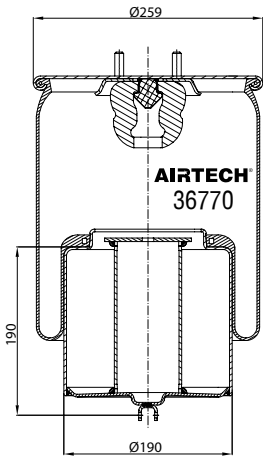

BOTTOM VIEW

CROSS REFERENCE
CONTITECH 54770 M

OEM REFERENCE
VOLVO 20 554 770
3 173 271

Order No.: 130912 / 36771 C

Complete