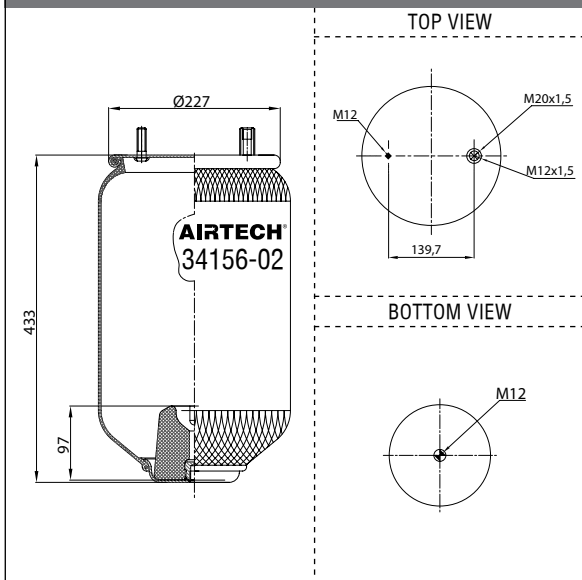

Order No.: 120422 / 34156-02 P

Service Assembly

CROSS REFERENCE		OEM REFERENCE
FIRESTONE	1T15M-6	NEWAY
FIRESTONE 2	W01 M58 9229	M00557002

Threaded hole
Air inlet
Bolt/stud
Combo stud