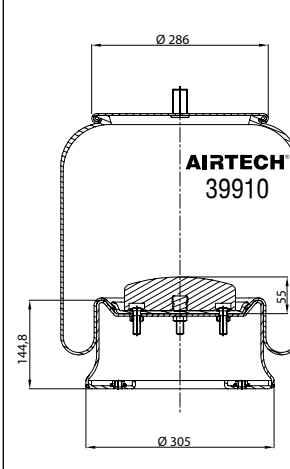

Order No.: 133722 / 39910 C

Complete

CROSS REFERENCE		OEM REFERENCE	
FIRESTONE	1T19L-12	NEWAY	M0057000G
FIRESTONE 2	W01 M58 9910	RENAULT V.I	5.000.815.749

Threaded hole
Air inlet
Bolt/stud
Combo stud