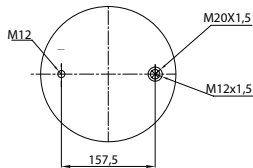

BOTTOM VIEW

CROSS REFERENCE

OEM REFERENCE

CONTITECH	4154 N P05	RENAULT V.I	5.010.294.252.B
PHOENIX	1 DK 23 F-1		5.010.488.071
			5.010.239.252

Order No.: 121142 / 34154-01 P

Service Assembly