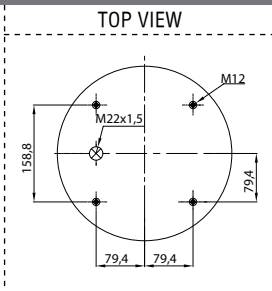

Order No.: 120082 / 3811-02 P

Service Assembly

CROSS REFERENCE		OEM REFERENCE
FIRESTONE	1T19L-11	BATTAGLINO 22111400
FIRESTONE 2	W01 M58 7370	R.O.R / MERITOR 21122239
	W01 M58 6339	21215633
DUNLOP FR	D14B51	
GOODYEAR	1R14-721