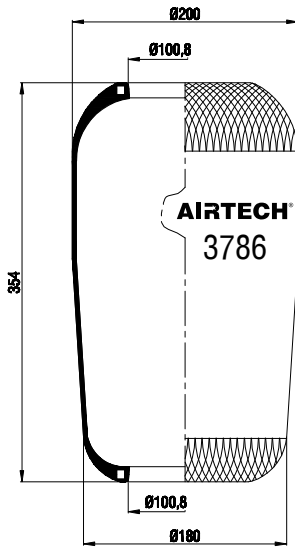

Order No.: 110722 / 3786

Roll

CROSS REFERENCE		OEM REFERENCE	
CONTITECH	786 N	M.A.N.	81.43601.0053
FIRESTONE	1R2S 355 245		
FIRESTONE 2	W01 095 0436		
PHOENIX	1 F 14