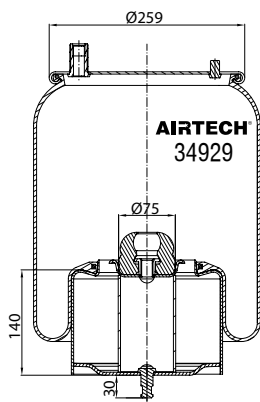

Order No.: 135422 / 34922 CPP

Complete Plastic Piston

CROSS REFERENCE

CONTITECH 4922 MB

OEM REFERENCE

RENAULT V.I 5.010.600.262

Service Assembly Order No: 122552 / 34922 P

Order No.: 132002 / 34925 C

Complete

CROSS REFERENCE

CONTITECH 6609 N P01

OEM REFERENCE

VOLVO
20 554 761
1 075 365
1 629 782
20 452 138

Service Assembly Order No: 120252 / 34925 P

Order No.: 131432 / 34929 C

Complete

CROSS REFERENCE

CONTITECH 4929 N P01 RT

OEM REFERENCE

NEWAY 90557009

Service Assembly Order No: 120492 / 34929 P