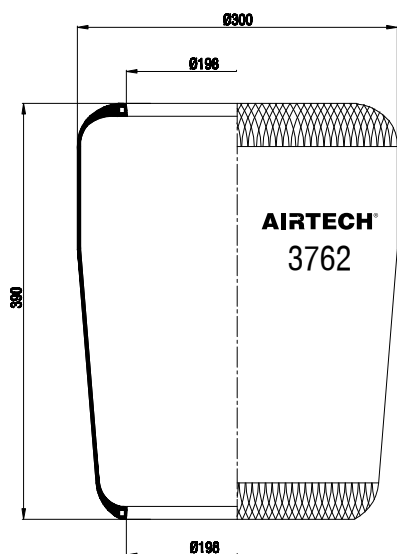

Order No.: 110542 / 3762

Roll

CROSS REFERENCE

OEM REFERENCE

CONTITECH	762 N	BPW	02.200.24.20.0
FIRESTONE	1R2D 390 360		02.200.24.00.0
FIRESTONE 2	W01 095 0190	DAF	0 644 425
PHOENIX	1 F 32		0 578 361
TAURUS	BL 143	EVO BUS	4.731.013.000
DUNLOP UK	PNP307800100	GIGANT	161210
DUNLOP FR	D13S02		161209
GOODYEAR	9010		196035
CF GOMMA	1SC 360-30	KASSBOHRER	4.731.013.000
CF GOMMA 2	92594	M.A.N.	81.43601.0049
			81.43601.0052
		MERCEDES	A 382 327 7101
		NEOPLAN	1021 003 00
		WABCO	896 130 122 4