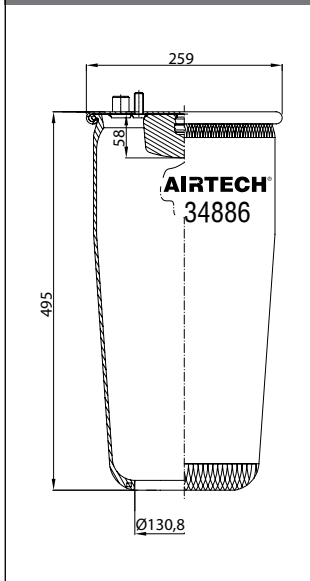

Order No.: 122942 / 34886 P

Service Assembly

CROSS REFERENCE		OEM REFERENCE	
CONTITECH	4886 N P02	M.A.N.	81.43601.0165

CROSS REFERENCE		OEM REFERENCE	
CONTITECH	4886 N P02	M.A.N.	81.43601.0165