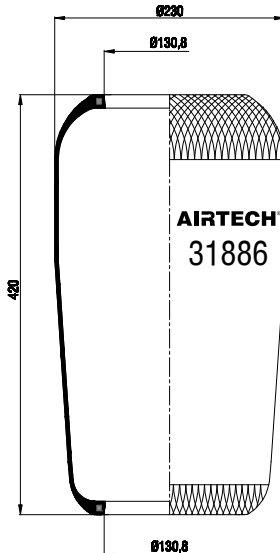

Order No.: 110212 / 31886

Roll

CROSS REFERENCE		OEM REFERENCE	
CONTITECH	1886 N	M.A.N.	81.436.010.161