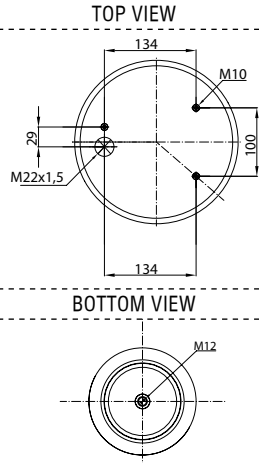

Order No.: 137052 / 3887-03 C

Complete

CROSS REFERENCE		OEM REFERENCE	
CONTITECH	887 NP 03	DAF	1 153 935

Service Assembly Order No: 123202 / 3887-03 P

Order No.: 137062 / 3887-04 C

Complete