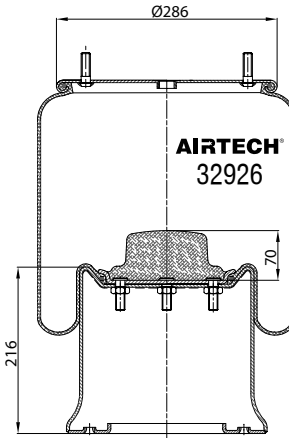

Order No.: 130072 / 32923-01 C

Complete

CROSS REFERENCE

OEM REFERENCE

S.A.F 3.229.0025.01

Service Assembly Order No: 120052 / 32923-01 P

Order No.: 131152 / 32924 CPP

Complete Plastic Piston

CROSS REFERENCE

OEM REFERENCE

GOODYEAR 1R14-815 SAF 3.229.0041.00 (2924V)

Service Assembly Order No: 121032 / 32924 P

Order No.: 132702 / 32926 C

Complete

CROSS REFERENCE

OEM REFERENCE

CONTITECH 912 N P01 S.A.F 3.229.0030.00
SAF Type 2926 N P01
WABCO 951 814 728 0
WEWELER US 07380

- Threaded hole
- Air inlet
- Bolt/stud
- Combo stud