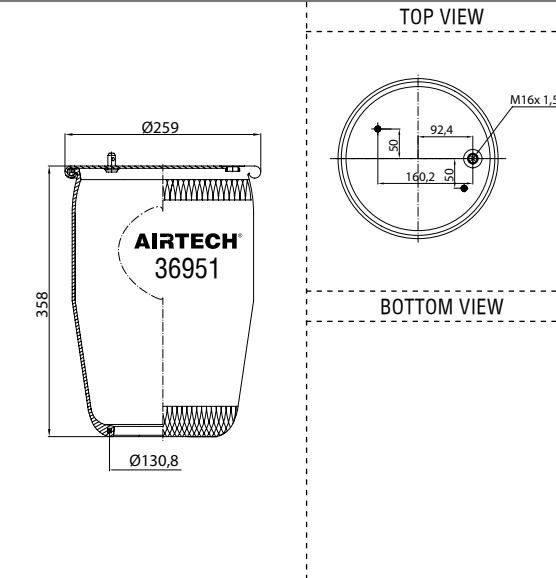

Service Assembly

CROSS REFERENCE

OEM REFERENCE

VOLVO 21.160.951

Order No.: 122822 / 3724 P