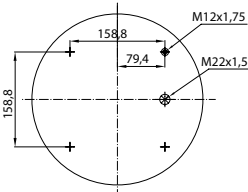

TOP VIEW

BOTTOM VIEW