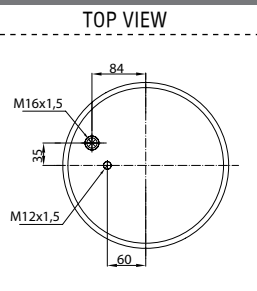

Order No.: 122942 / 34886 P

Service Assembly

CROSS REFERENCE		OEM REFERENCE	
CONTITECH	4886 N P02	M.A.N.	81.43601.0165

CROSS REFERENCE		OEM REFERENCE	
CONTITECH	4886 N P02	M.A.N.	81.43601.0165