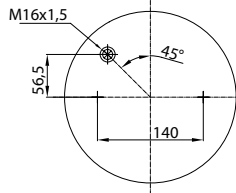

Threaded hole

Air inlet

Bolt/stud

Combo stud

Order No.: 136762 / 331243 C

Complete

TOP VIEW

BOTTOM VIEW