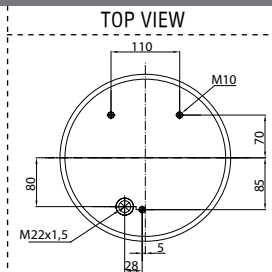

Order No.: 130502 / 3836-05 C

Complete

CROSS REFERENCE		OEM REFERENCE	
CONTITECH	836 N P05	DAF	1 153 933

Service Assembly Order No: 120702 / 3836-05 P