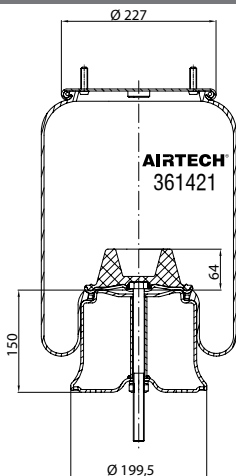

CROSS REFERENCE

GART D 276 / R

OEM REFERENCE

BATTAGLINO 22.119.07
CAMPANA 05.040.0100
TRASCAR 3003000070

Service Assembly Order No: 122592 / 361421 P