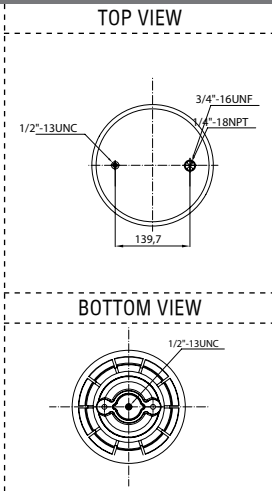

Order No.: 137182 / 38204 CPP

Complete Plastic Piston

CROSS REFERENCE		OEM REFERENCE	
CONTITECH	9 10-12 P 484	NEWAY	90557173
FIRESTONE	1 T15 M2		90557223
FIRESTONE 2	W01 358 8204	TRIANGLE	8484
GOODYEAR	1R12-508