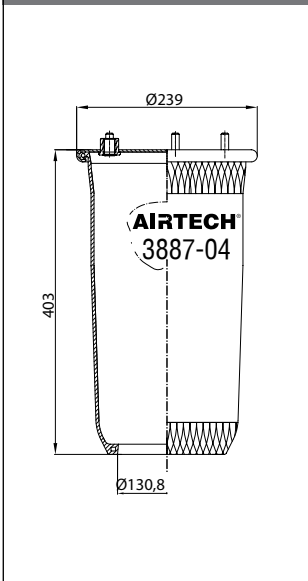

Order No.: 123222 / 3887-04 P

Service Assembly

CROSS REFERENCE		OEM REFERENCE	
CONTITECH	887 NP 04	DAF	1 154 761

CROSS REFERENCE		OEM REFERENCE	
CONTITECH	887 NP 04	DAF	1 154 761