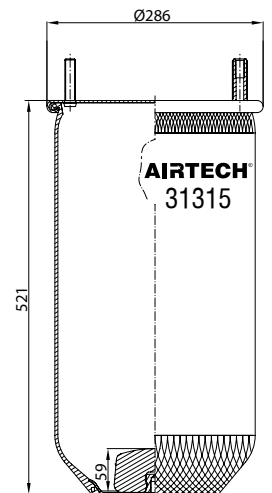

Order No.: 120452 / 31070 P

Service Assembly

CROSS REFERENCE

PHOENIX 1 DF 25 A-1

OEM REFERENCE

SOLARIS 1001 101 060

Order No.: 120532 / 31309 P

Service Assembly

CROSS REFERENCE

DUNLOP FR D13B09
GOODYEAR 1R13-804

OEM REFERENCE

TROUILLET F01008696

Order No.: 120652 / 31315 P

Service Assembly

CROSS REFERENCE

OEM REFERENCE