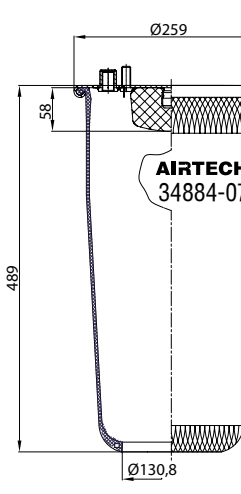

BOTTOM VIEW

CROSS REFERENCE		OEM REFERENCE	
CONTITECH	4884 N1 P07	M.A.N.	81.436.006.041

Order No.: 122072 / 34884-09 P