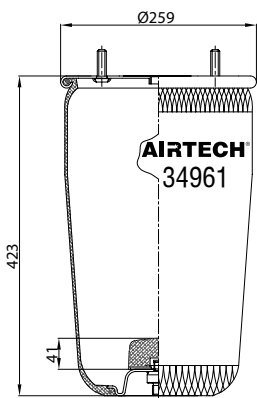

Order No.: 120762 / 34961 P

Service Assembly