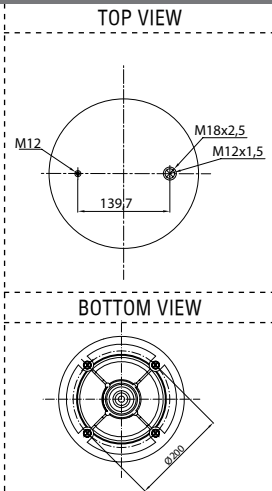

Order No.: 136382 / 34159-15 C ALU

Complete Aluminium Piston

CROSS REFERENCE		OEM REFERENCE	
FIRESTONE	1T15 M-9		
FIRESTONE 2	W01 095 0294		
GOODYEAR	8582		

Service Assembly Order No: 122762 / 34159-15 P