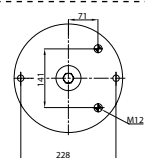

CROSS REFERENCE

CONTITECH	4156 N P09
FIRESTONE	1T15M-6
FIRESTONE 2	W01 M58 9089
TAURUS	KR 506-28
DUNLOP FR	D12B16
GOODYEAR	1R12-706

OEM REFERENCE

FRUEHAUF	M001472
	UJA 0930
	1525267
	UJB 0207
R.O.R / MERITOR	21216135
WABCO	951 812 706 0