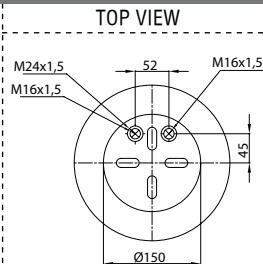

Order No.: 120722 / 34390-02 P

Service Assembly

BOTTOM VIEW

CROSS REFERENCE

OEM REFERENCE

CROSS REFERENCE	OEM REFERENCE
CONTITECH 4390 N2	DAIMLER CHRYSLER A 942 328 01 01
DUNLOP FR D12U26	WABCO 896 130 191 4
GOODYEAR 9508	
CF GOMMA 1VSC 285-30	

Threaded hole

Air inlet

Bolt/stud

Combo stud