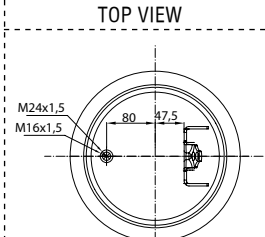

CROSS REFERENCE		OEM REFERENCE	
CONTITECH	7802 M	VOLVO	20 427 802

Order No.: 132392 / 37947 C

Complete