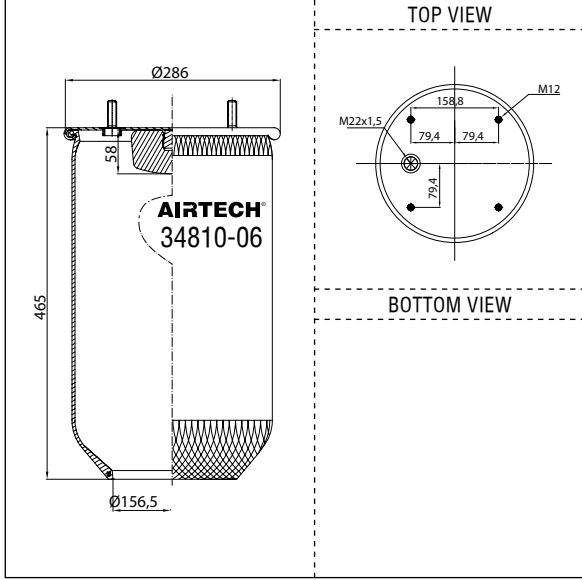

Order No.: 121652 / 34810-06 P

Service Assembly

CROSS REFERENCE		OEM REFERENCE	
CONTITECH	4810 N P06	S.A.F	2.229.0002.00