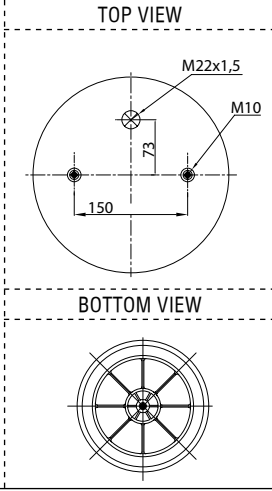

Order No.: 133202 / 34158 CPP

Complete Plastic Piston

CROSS REFERENCE		OEM REFERENCE	
CONTITECH	4158 N P03	SCHMITZ	750 999
FIRESTONE 2	W01 M58 8185	WEWELER	US 06285
PHOENIX	1 DK 20 B-1		
DUNLOP FR	D12B22		
VIBRACOUSTIC	V1 DK 20 B-1		

Service Assembly Order No: 121002 / 34158 P