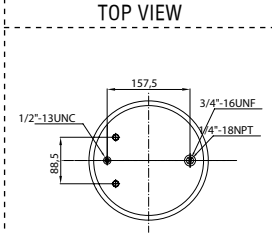

Order No.: 131632 / 39782 C

Complete

CROSS REFERENCE		OEM REFERENCE	
FIRESTONE	1T15ZR-6	FREIGHTLINER	16-16773-000
FIRESTONE 2	W01 358 9782		16-13810-001
GOODYEAR	1R12-303