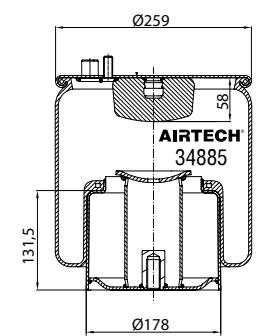

CROSS REFERENCE		OEM REFERENCE	
CONTITECH	4885 N1 P02	M.A.N.	81.43600.6044

Service Assembly Order No: 123022 / 34885 P

Order No.: 136582 / 34886 C

Complete