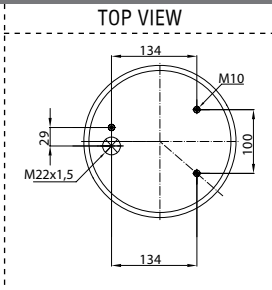

Order No.: 123202 / 3887-03 P

Service Assembly

CROSS REFERENCE		OEM REFERENCE	
CONTITECH	887 N P03	DAF	1 153 935

CROSS REFERENCE		OEM REFERENCE	
CONTITECH	887 N P03	DAF	1 153 935