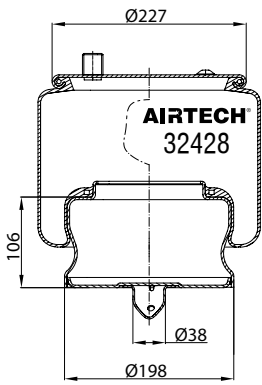

Threaded hole

Air inlet

Bolt/stud

Combo stud

Order No.: 130652 / 32428 C

Complete

CROSS REFERENCE

OEM REFERENCE