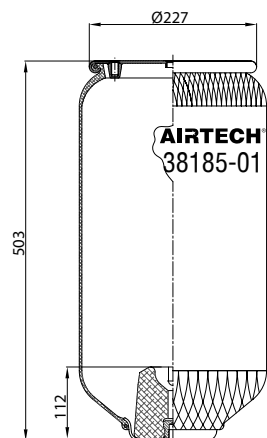

CROSS REFERENCE

FIRESTONE	1T15MPW-9
FIRESTONE 2	W01 M58 6257
PHOENIX	1 DK 20 B-1 NP
GOODYEAR	1R12-748

OEM REFERENCE

Order No.: 122022 / 38186 P

Service Assembly