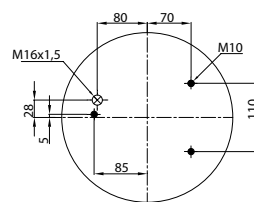

TOP VIEW

BOTTOM VIEW