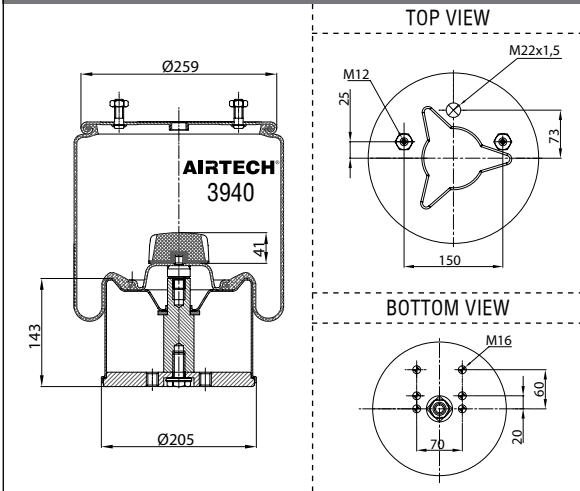

Threaded hole

Air inlet

Bolt/stud

Combo stud

Order No.: 130202 / 3940 C

Complete

CROSS REFERENCE		OEM REFERENCE	
CONTITECH	940 MB	BPW	05.429.40.93.1
		BPW Type	BPW 30 C
		WABCO	951 811 752 0

Complete Order No: 133362 / 3940 CPP