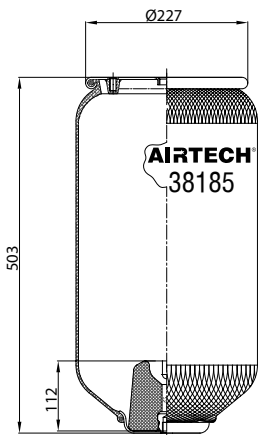

Order No.: 121722 / 38185 P

Service Assembly