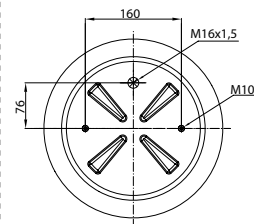

TOP VIEW

BOTTOM VIEW

CROSS REFERENCE		OEM REFERENCE	
CONTITECH	54762 M	DAIMLER CHRYSLER	20 554 762
			20 245 144

Order No.: 121552 / 36768 P

Service Assembly