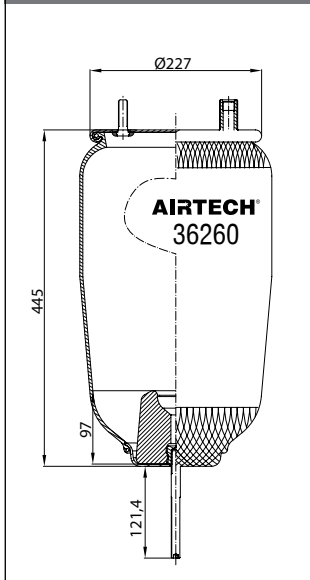

Order No.: 121252 / 36260 P

Service Assembly

CROSS REFERENCE		OEM REFERENCE
FIRESTONE 2	W01 M58 6260