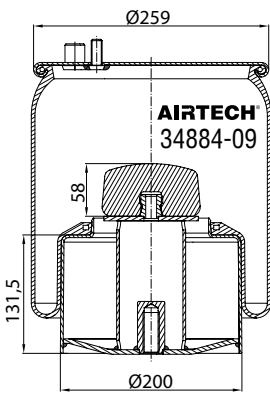

Order No.: 133172 / 34884-09 C

Complete

CROSS REFERENCE		OEM REFERENCE	
CONTITECH	4884 N1 P09	M.A.N.	FRONT AXLE

Service Assembly Order No: 122072 / 34884-09 P

Order No.: 136642 / 34885 C

Complete