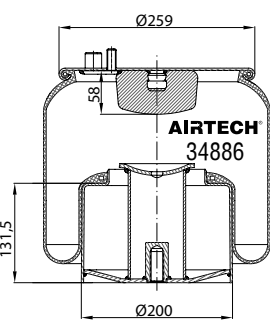

CROSS REFERENCE		OEM REFERENCE	
CONTITECH	4886 N P01	M.A.N.	81.43600.6046

Service Assembly Order No: 122942 / 34886 P

- Threaded hole
- Air inlet
- Bolt/stud
- Combo stud