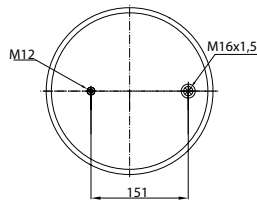

Threaded hole

Air inlet

Bolt/stud

Combo stud

Order No.: 130932 / 34862 C
Complete

TOP VIEW

BOTTOM VIEW

CROSS REFERENCE