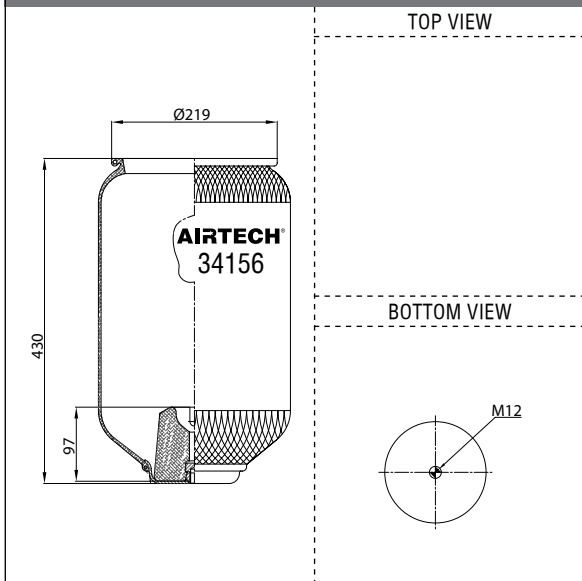

Order No.: 120662 / 34156 T

Without Plate

CROSS REFERENCE		OEM REFERENCE
CONTITECH	4156 N P05	
FIRESTONE	1T15M-6