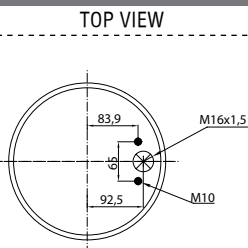

Order No.: 122132 / 36453 P

Service Assembly

BOTTOM VIEW

CROSS REFERENCE

OEM REFERENCE

VOLVO 21.097.453

Order No.: 120372 / 3661 P