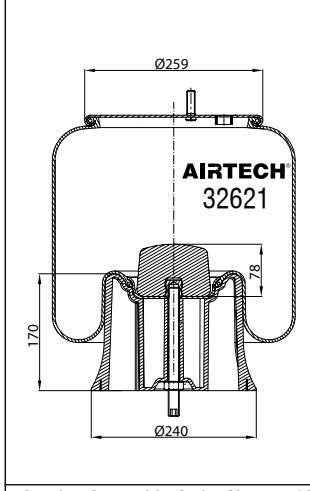

Order No.: 130112 / 32621 CPP

Complete Plastic Piston

CROSS REFERENCE		OEM REFERENCE	
		S.A.F	3.229.0038.00 / 2621V

Service Assembly Order No: 120072 / 32621 P

Threaded hole
Air inlet
Bolt/stud
Combo stud