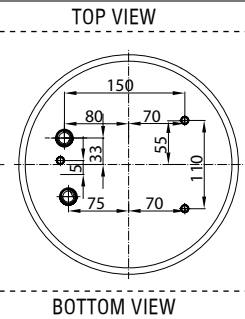

CROSS REFERENCE		OEM REFERENCE	
CONTITECH	836 N P09	DAF	1 622 849 / 1 697 683

Order No.: 120212 / 3836-1 P

Service Assembly