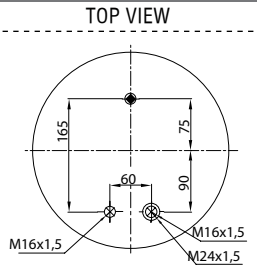

Order No.: 131202 / 34912 C

Complete

CROSS REFERENCE		OEM REFERENCE	
CONTITECH	4912 N P07	GRANNING	15910
		RENAULT V.I	5.010.294.307
		WABCO	951 813 711 0

Service Assembly Order No: 121042 / 34912 P

Order No.: 135062 / 34912-01 C

Complete