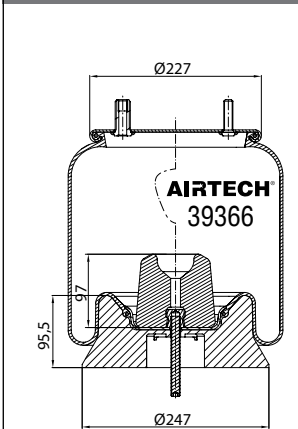

Order No.: 132032 / 39366 CPP

Complete Plastic Piston

TOP VIEW

CROSS REFERENCE

OEM REFERENCE

CONTITECH	9 10-12 A 488	NEWAY	90557160
FIRESTONE	1T15M-2		90557210
FIRESTONE 2	W01 358 9366		90557225
GOODYEAR	1R12-487	TRIANGLE	8488
		WATSON & CHALIN	AS-0054