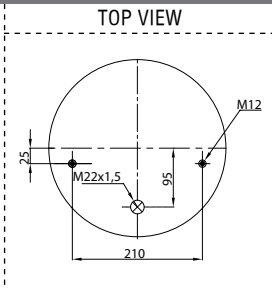

Order No.: 120062 / 3811-01 P

Service Assembly

CROSS REFERENCE		OEM REFERENCE
FIRESTONE	1T19L-11