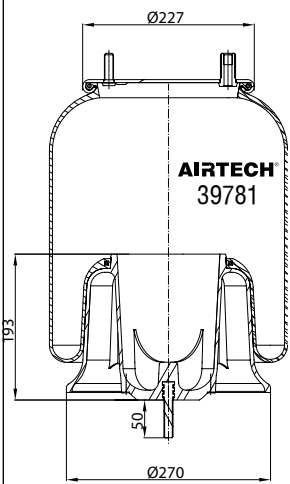

Order No.: 131612 / 39781 C ALU

Complete Aluminium Piston

CROSS REFERENCE		OEM REFERENCE	
CONTITECH	9 10S-16 A 382	FREIGHTLINER	A16-14004-000
FIRESTONE	1T15ZR-6		681-320-0017
FIRESTONE 2	W01 358 9781		681-320-0017
GOODYEAR	1R12-303		1616773000
			16-13840-000
			16-16773-000