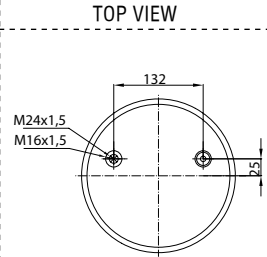

Threaded hole

Air inlet

Bolt/stud

Combo stud

Order No.: 130652 / 32428 C

Complete

CROSS REFERENCE

OEM REFERENCE