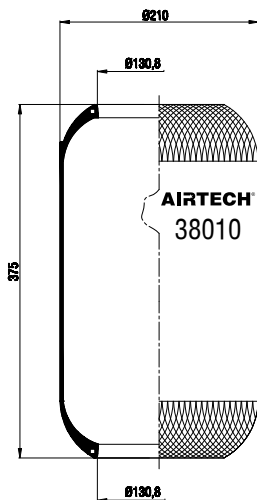

CROSS REFERENCE	
GOODYEAR	8010

OEM REFERENCE