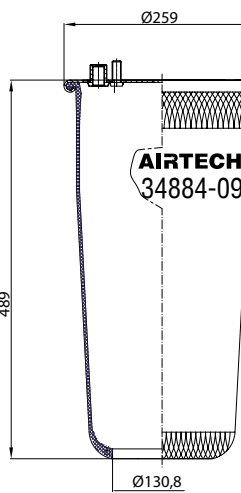

Service Assembly

BOTTOM VIEW

CROSS REFERENCE		OEM REFERENCE	
CONTITECH	4884 N1 P09	M.A.N.	FRONT AXLE

- Threaded hole
- Air inlet
- Bolt/stud
- Combo stud