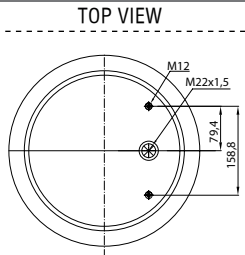

Order No.: 135782 / 3813-08 CPP

Complete Plastic Piston

CROSS REFERENCE		OEM REFERENCE
FIRESTONE	1T19L-11	
FIRESTONE 2	W01 M58 7502	
(Plastic)		
PHOENIX	1D 28 B-4	
DUNLOP FR	D13B29	
GOODYEAR	1R14-709