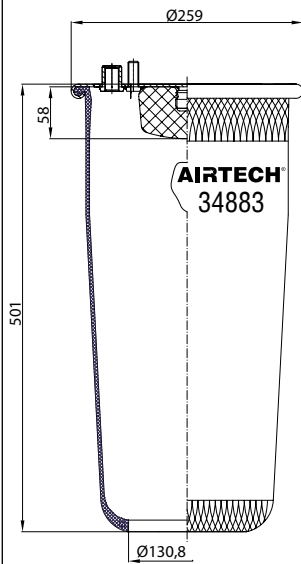

Order No.: 122142 / 34883 P

Service Assembly

CROSS REFERENCE

CONTITECH	4883 N1 P01
DUNLOP FR	D11U47
GOODYEAR	1R11-804

OEM REFERENCE

M.A.N.	81.43601.0153
	81.436.016.067