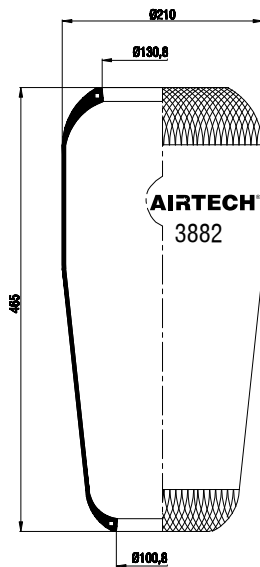

Order No.: 110622 / 3882

Roll

CROSS REFERENCE		OEM REFERENCE	
CONTITECH	882 N1	DAIMLER CHRYSLER	A 699 328 01 01
PHOENIX	1 F 16		A 658 328 01 01
TAURUS	B 155	M.A.N.	81.43601.0065
GOODYEAR	9048		81.43601.0067
CF GOMMA	1SC 250-28		81.43601.0070
CF GOMMA 2	97042		81.43601.0092
			81.43601.0099
			81.43601.0100
			81.43601.0103
			81.43601.0121
			81.43601.0132
		WABCO	896 130 153 4