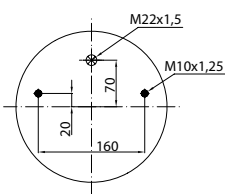

TOP VIEW

BOTTOM VIEW