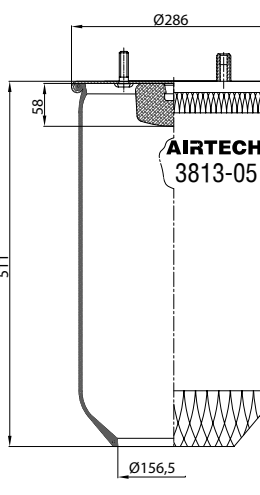

Order No.: 122302 / 3813-05 P

Service Assembly

BOTTOM VIEW

CROSS REFERENCE		OEM REFERENCE	
CONTITECH	11 10.5-21 A 313	DAYTON	352-9122
FIRESTONE	1T19L-11	HENDRICKSON	S 3467
FIRESTONE 2	W01 358 9122	S 3830	C22173
PHOENIX	1 D 28 C-9122	B-12514-008	B12514-010
TAURUS	KR622-9122	LOADGUARD	SC2041
GOODYEAR	1R13-038	NAVISTAR	554772C1
		NEWAY	905 570 20
		905 570 71	905 570 76
		905 570 77	905 571 85
		REYCO GRANNING	12883-02
		RIDEWELL	1003589122C
		SAUER	P50-732
		T.E.C	506003
		TOYO	TRL-270 / 476
		TRIANGLE	8313
		WATSON & CHALIN	AS-0023

- Threaded hole
- Air inlet
- Bolt/stud
- Combo stud