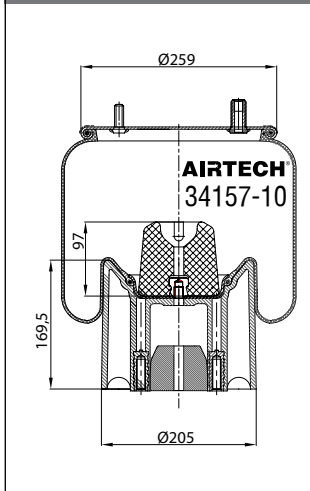

Order No.: 130922 / 34157-10 CPP

Complete Plastic Piston

CROSS REFERENCE		OEM REFERENCE	
CONTITECH	4157 N P10	FRUEHAUF	M060924
			UJB 0975