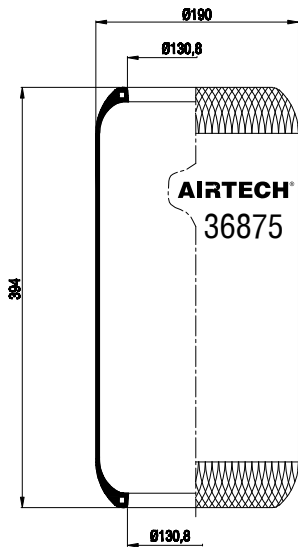

Roll

CROSS REFERENCE

OEM REFERENCE

PHOENIX 1 E 18 D
DUNLOP UK 01003A-AP
DUNLOP FR D12S21
GOODYEAR 9080

Order No.: 110052 / 36876