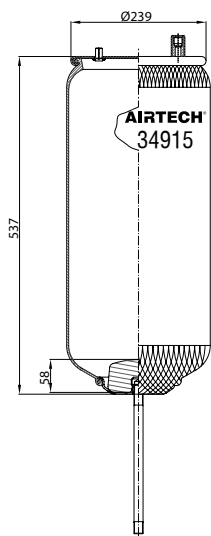

Threaded hole

Air inlet

Bolt/stud

Combo stud

Order No.: 121462 / 34915 P

Service Assembly

CROSS REFERENCE		OEM REFERENCE	
CONTITECH	4915 N P03	RENAULT V.I	5.001.855.856

Order No.: 120912 / 34919 P