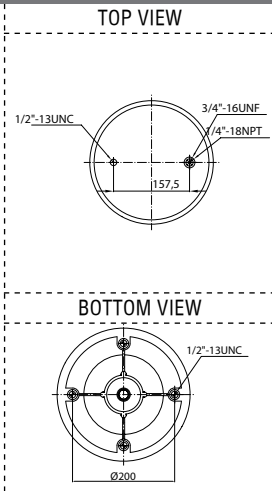

Order No.: 135492 / 34159-12 C ALU

Complete Aluminium Piston

CROSS REFERENCE		OEM REFERENCE	
CONTITECH	9 10-19 P 321	DAYTON	352-9130
FIRESTONE	1T15M-9	FRUEHAUF	UCD-9393-1
FIRESTONE 2	W01 358 9394		UCD-9393-2
GOODYEAR	1R12-281		UCD-9393-3
			UCD-9393-4
		HENDRICKSON	S103522
			13161
		TRIANGLE	8321