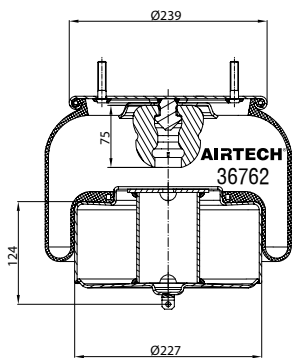

Order No.: 135962 / 36760 C

Complete

TOP VIEW

BOTTOM VIEW

CROSS REFERENCE

CONTITECH 2136 M

OEM REFERENCE

VOLVO 20 452 136
20 554 760

Order No.: 136692 / 36761 C

Complete

TOP VIEW

BOTTOM VIEW

CROSS REFERENCE

CONTITECH 6609 N P01

OEM REFERENCE

VOLVO 1 075 365
1 629 782
20 452 138
20 554 761

Order No.: 135972 / 36762 C

Complete

TOP VIEW

BOTTOM VIEW

CROSS REFERENCE

CONTITECH 54762 M

OEM REFERENCE

VOLVO 20 554 762
20 452 144

Service Assembly Order No: 120192 / 36762 P

Threaded hole

Air inlet

Bolt/stud

Combo stud