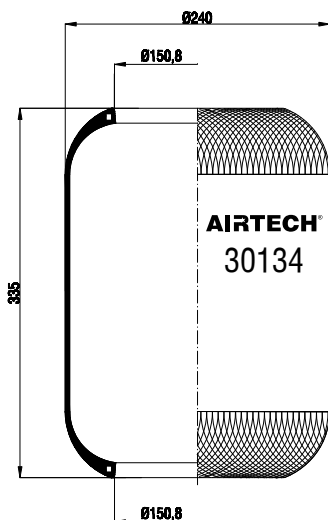

Order No.: 111662 / 30134

Roll

CROSS REFERENCE		OEM REFERENCE	
FIRESTONE	1R1E 335 320	MAFERSA	M210
FIRESTONE 2	W01 095 0134	SCANIA	523208
GOODYEAR	556 0 3 8019		520243