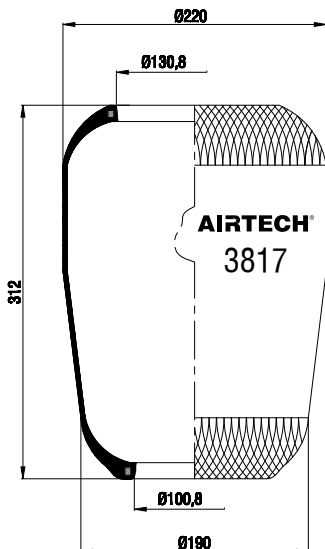

Order No.: 111322 / 3817

Roll

CROSS REFERENCE		OEM REFERENCE	
CONTITECH	817 N	RENAULT V.I	5.810.111.355
			5.000.805.998