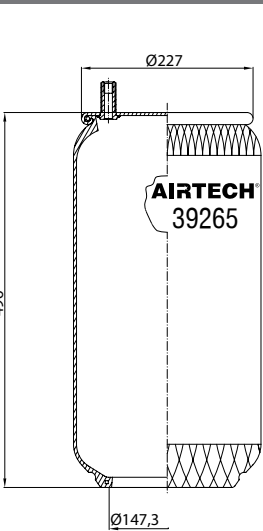

Order No.: 122402 / 39265 P

Service Assembly

BOTTOM VIEW

CROSS REFERENCE		OEM REFERENCE	
FIRESTONE	1T15MW-10		
FIRESTONE 2	W01 358 9265