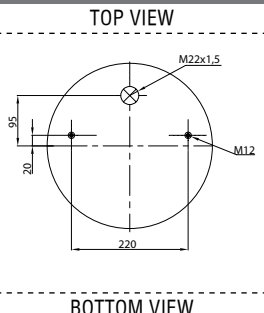

Order No.: 120002 / 3725 P

Service Assembly

CROSS REFERENCE		OEM REFERENCE	
CONTITECH	725 N P01	GIGANT	246149
FIRESTONE	1T66F-10.8		3653
FIRESTONE 2	W01 M58 8969	WABCO	951 814 704 0
PHOENIX	1 DF 32		
TAURUS	UR 836- 11		
DUNLOP FR	D14U38		
GOODYEAR	1R14-704		
CF GOMMA	1TCS 360-45		
CF GOMMA 2	202964