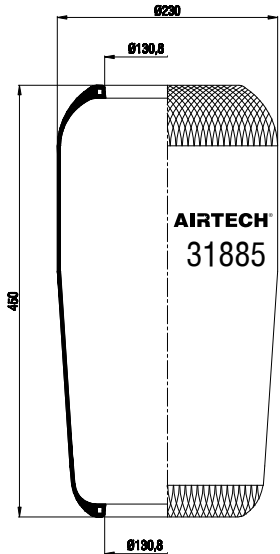

Order No.: 110402 / 31885

Roll

CROSS REFERENCE		OEM REFERENCE	
CONTITECH	1885 N1	IVECO	984.78799
FIRESTONE	1R2A 445 280	M.A.N.	81.43601.0125
FIRESTONE 2	W01 095 0429		8.143601.0150
PHOENIX	1 F 20 B		8.143601.0111
DUNLOP FR	D12S07		8.143601.0123
GOODYEAR	9003		8.143601.0104
CF GOMMA	1SC 270-28		8.143601.0109
CF GOMMA 2	97043	WABCO	896 130 111 4