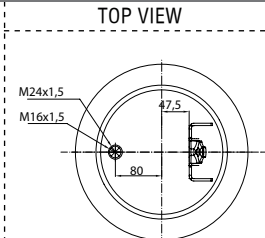

CROSS REFERENCE		OEM REFERENCE	
		VOLVO	20737947