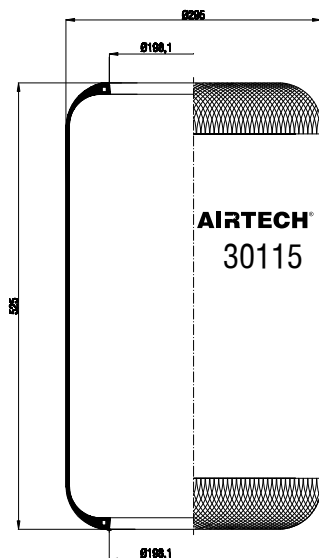

Order No.: 111702 / 30115

Roll

CROSS REFERENCE		OEM REFERENCE	
FIRESTONE	1R1G 525-370	RANDON	212100194
FIRESTONE 2	W01 095 0115		
GOODYEAR	566 0 3 8038