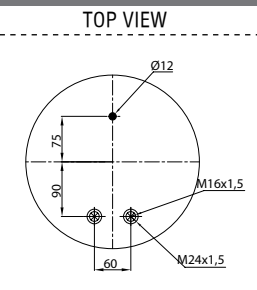

Order No.: 121022 / 34911 P

Service Assembly

CROSS REFERENCE		OEM REFERENCE	
CONTITECH	4911 N	RENAULT V.I	5.011.294.308

CROSS REFERENCE		OEM REFERENCE	
CONTITECH	4911 N	RENAULT V.I	5.011.294.308

- Threaded hole
- Air inlet
- Bolt/stud
- Combo stud