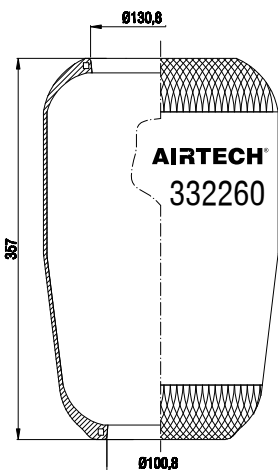

CROSS REFERENCE		OEM REFERENCE
CF GOMMA	1SC260-32	

Order No.: 111602 / 336323

Roll