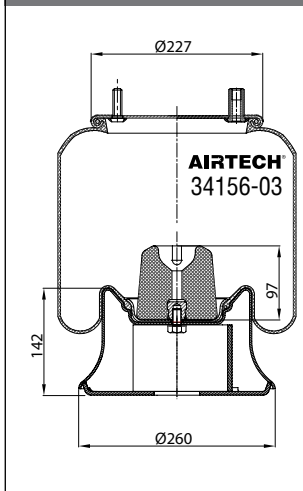

Order No.: 132162 / 34156-03 C

Complete

CROSS REFERENCE

CONTITECH	4156 N P09
FIRESTONE	1T15M-6
FIRESTONE 2	W01 M58 9089
TAURUS	KR 506-28
DUNLOP FR	D12B16
GOODYEAR	1R12-706

OEM REFERENCE

FRUEHAUF	M001472
	UJA 0930
	1525267
	UJB 0207
R.O.R / MERITOR	21216135
WABCO	951 812 706 0