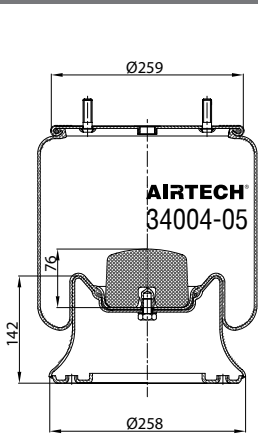

Order No.: 137492 / 34004-05 C

Complete

CROSS REFERENCE		OEM REFERENCE	
CONTITECH	4004 N P05	S.A.F	3.229.007.00

Service Assembly Order No: 122312 / 34004-05 P

- Threaded hole
- Air inlet
- Bolt/stud
- Combo stud