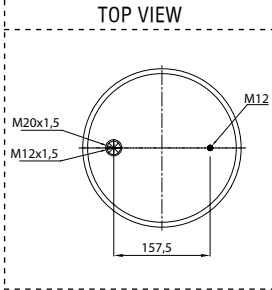

Order No.: 137442 / 32619-01 CPP

Complete Plastic Piston

CROSS REFERENCE		OEM REFERENCE	
		S.A.F	3.228.1043.00

Service Assembly Order No: 120772 / 32619-01 P