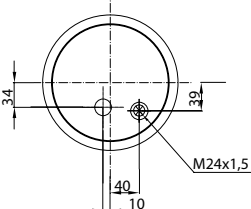

TOP VIEW

BOTTOM VIEW