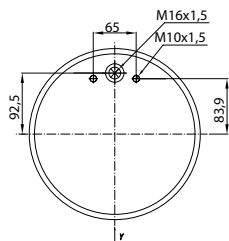

TOP VIEW

BOTTOM VIEW