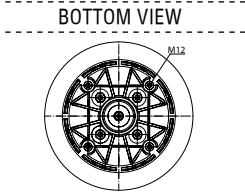

Order No.: 135782 / 3813-08 CPP

Complete Plastic Piston

CROSS REFERENCE		OEM REFERENCE
FIRESTONE	1T19L-11	
FIRESTONE 2	W01 M58 7502	
(Plastic)		
PHOENIX	1D 28 B-4	
DUNLOP FR	D13B29	
GOODYEAR	1R14-709