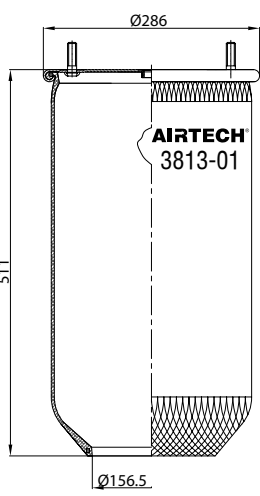

Order No.: 120642 / 3813-01 P

Service Assembly

BOTTOM VIEW

CROSS REFERENCE		OEM REFERENCE	
FIRESTONE	1T19L-11