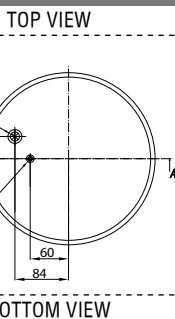

Order No.: 123102 / 34705 P

Service Assembly

CROSS REFERENCE		OEM REFERENCE	
CONTITECH	4705 N1 P01	M.A.N.	81.43601.0155
			81.436.016.068

Order No.: 121222 / 34713 P