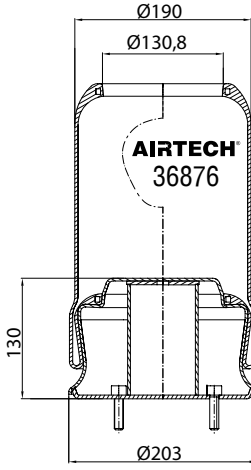

BOTTOM VIEW