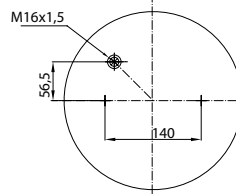

Order No.: 136762 / 331243 C

Complete

TOP VIEW

BOTTOM VIEW

CROSS REFERENCE

OEM REFERENCE

SCANIA 1726243

Order No.: 136772 / 331246 C

Complete

TOP VIEW

BOTTOM VIEW

CROSS REFERENCE

OEM REFERENCE

SCANIA 1726246

Order No.: 136782 / 331247 C

Complete

TOP VIEW

BOTTOM VIEW

CROSS REFERENCE

OEM REFERENCE

SCANIA 1726247

- Threaded hole
- Air inlet
- Bolt/stud
- Combo stud