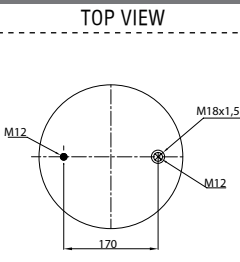

Service Assembly

BOTTOM VIEW

CROSS REFERENCE		OEM REFERENCE	
CONTITECH	4941 N P02	BPW	05.429.41.25.0
GOODYEAR	1R11-802	BPW Type	BPW 30
		WABCO	951 811 802 0

Threaded hole
Air inlet
Bolt/stud
Combo stud