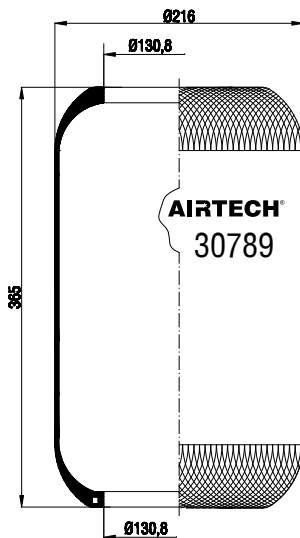

Order No.: 111552 / 30789**Roll**

CROSS REFERENCE		OEM REFERENCE	
GOODYEAR	9081	VOLVO	20 540 789

Order No.: 111532 / 30792
Roll

CROSS REFERENCE		OEM REFERENCE	
GOODYEAR	9082	VOLVO	20 540 792
			21 34 70 75