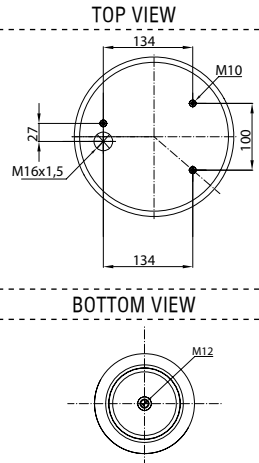

CROSS REFERENCE		OEM REFERENCE	
CONTITECH	887 NP 04	DAF	1 154 761

Service Assembly Order No: 123222 / 3887-04 P

Order No.: 133972 / 3887-33 C

Complete