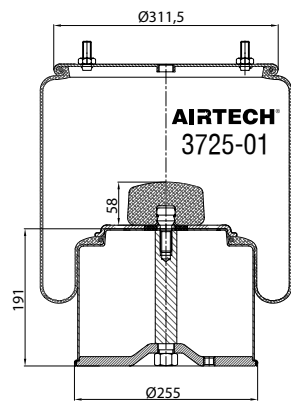

Order No.: 130002 / 3725 C

Complete

CROSS REFERENCE

CONTITECH	725 N P02
FIRESTONE	1T66F-10.8
FIRESTONE 2	W01 M58 8969
PHOENIX	1 DF 32
TAURUS	UR 836- 11
DUNLOP FR	D14U38
CF GOMMA	1 TCS 360-45
CF GOMMA 2	202964

OEM REFERENCE

GIGANT	166217
	246149
WABCO	951 814 747 0

Order No.: 130642 / 3725-01 C

Complete

CROSS REFERENCE

CONTITECH	725 N P03
FIRESTONE	1T66F-10.8
FIRESTONE 2	W01 M58 8610

OEM REFERENCE

GIGANT	166252
WABCO	951 814 756 0

Order No.: 130772 / 37313 CPP

Complete Plastic Piston

CROSS REFERENCE

FIRESTONE	1T 15 AAA-6
FIRESTONE 2	W01 M58 7313

OEM REFERENCE

IVECO	99458555
	99458557
NEWAY	MO 557 020/031
	MO 557 019/030

Service Assembly Order No: 120392 / 37313 P

Threaded hole

Air inlet

Bolt/stud

Combo stud