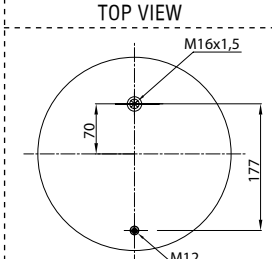

Order No.: 133722 / 39910 C

Complete

CROSS REFERENCE		OEM REFERENCE	
FIRESTONE	1T19L-12	NEWAY	M0057000G
FIRESTONE 2	W01 M58 9910	RENAULT V.I	5.000.815.749

Threaded hole
Air inlet
Bolt/stud
Combo stud