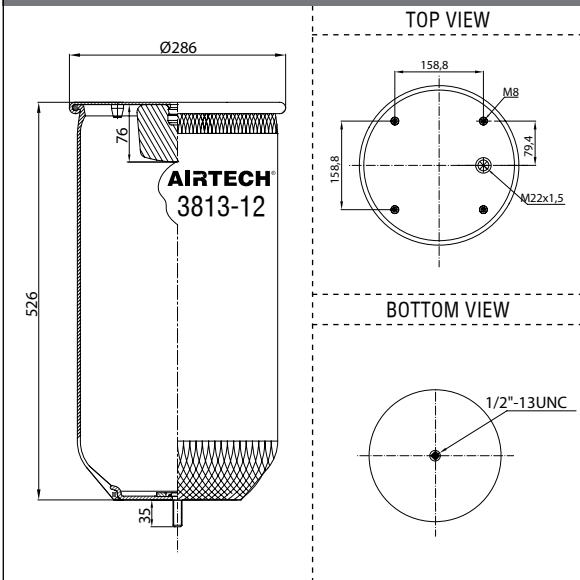

Order No.: 122732 / 3813-12 P

Service Assembly

CROSS REFERENCE		OEM REFERENCE	
FIRESTONE	1T19 F-11 / 1T19 L-11		
FIRESTONE 2	095.0344		

Threaded hole
 Air inlet
 Bolt/stud
 Combo stud