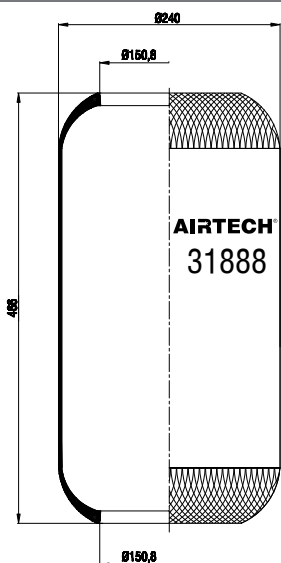

Order No.: 111262 / 31888

Roll

CROSS REFERENCE		OEM REFERENCE	
CONTITECH	1888 N	M.A.N.	81.436.010.162
			81.436.010.163