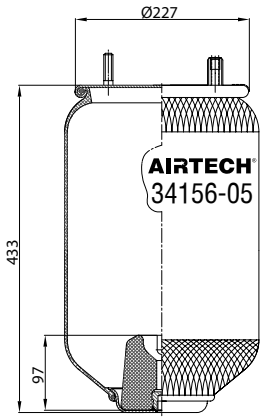

Order No.: 121162 / 34156-05 P

Service Assembly