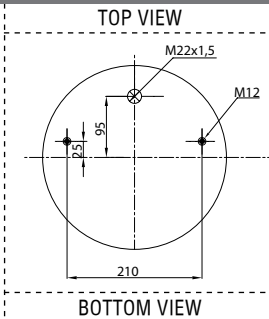

- Threaded hole
- Air inlet
- Bolt/stud
- Combo stud

Order No.: 120822 / 34022-01 P

Service Assembly

CROSS REFERENCE

OEM REFERENCE

Order No.: 120342 / 34023 P

Service Assembly

CROSS REFERENCE