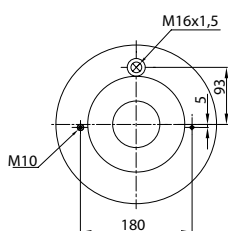

TOP VIEW

BOTTOM VIEW