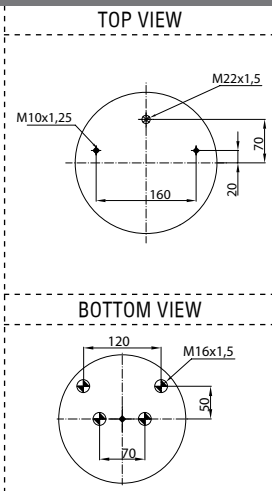

Order No.: 137032 / 382430-01 C

Complete

CROSS REFERENCE		OEM REFERENCE	
GART	D 278 / E	BATTAGLINO	0.41.04.001.0

- Threaded hole
- Air inlet
- Bolt/stud
- Combo stud