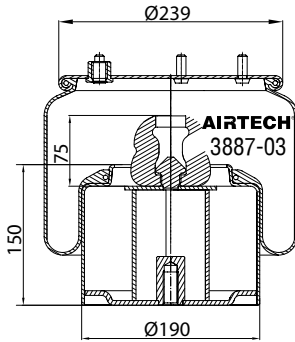

Order No.: 137052 / 3887-03 C

Complete

CROSS REFERENCE		OEM REFERENCE	
CONTITECH	887 NP 03	DAF	1 153 935

Service Assembly Order No: 123202 / 3887-03 P

Order No.: 137062 / 3887-04 C

Complete