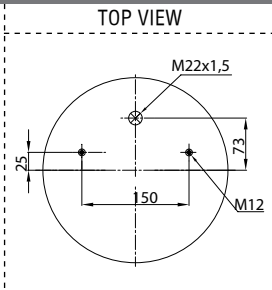

Order No.: 132922 / 32619 CPP

Complete Plastic Piston

CROSS REFERENCE		OEM REFERENCE	
CONTITECH	4022 N P05	S.A.F	3.229.0033.00
FIRESTONE	1T17BS-6	SAF Type	2619 V
FIRESTONE 2	W01 M58 8612	WABCO	951 811 781 0
DUNLOP FR	D11B41		
GOODYEAR	1R11-781		

Service Assembly Order No: 121662 / 32619 P