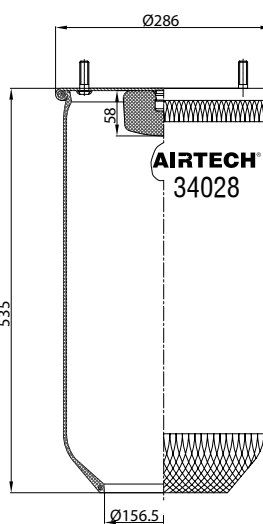

Order No.: 120362 / 34028 P

Service Assembly

CROSS REFERENCE

OEM REFERENCE

CROSS REFERENCE		OEM REFERENCE	
CONTITECH	4028 N P02	SCHMITZ	015 323
		WABCO	951 814 782 0
		WEWELER	US 04028

Threaded hole

Air inlet

Bolt/stud

Combo stud