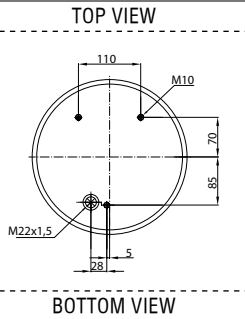

Order No.: 120702 / 3836-05 P

Service Assembly

CROSS REFERENCE		OEM REFERENCE	
CONTITECH	836 N P05	DAF	1 153 933

Order No.: 122332 / 3836-09 P

Service Assembly