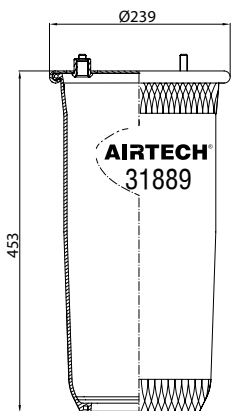

Order No.: 121372 / 31889 P

Service Assembly

TOP VIEW