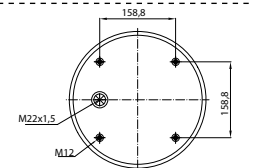

BOTTOM VIEW

CROSS REFERENCE

FIRESTONE W01 095 0325

OEM REFERENCE

Order No.: 131022 / 3836 C

Complete