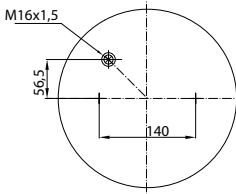

Order No.: 136762 / 331243 C

Complete

TOP VIEW

BOTTOM VIEW

CROSS REFERENCE

OEM REFERENCE

SCANIA 1726243

Order No.: 136772 / 331246 C

Complete

TOP VIEW

BOTTOM VIEW

CROSS REFERENCE

OEM REFERENCE

SCANIA 1726246

Order No.: 136782 / 331247 C

Complete

TOP VIEW

BOTTOM VIEW

CROSS REFERENCE

OEM REFERENCE

SCANIA 1726247

- Threaded hole
- Air inlet
- Bolt/stud
- Combo stud