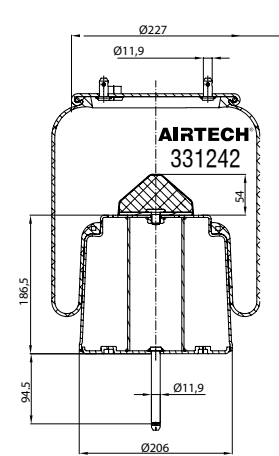

TOP VIEW

BOTTOM VIEW

CROSS REFERENCE

OEM REFERENCE

SCANIA 1726242

Threaded hole

Air inlet

Bolt/stud

Combo stud