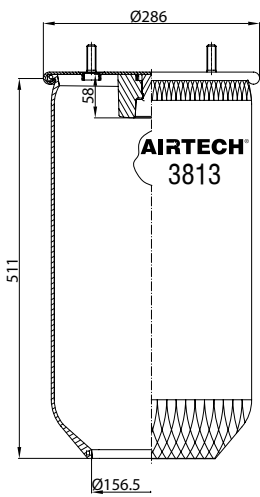

Order No.: 120122 / 3813 P

Service Assembly

BOTTOM VIEW

CROSS REFERENCE		OEM REFERENCE	
CONTITECH	813 MB/0	IVECO	017 5005
FIRESTONE	1T19L-11	R.O.R / MERITOR	21222239
FIRESTONE 2	W01 M58 7238	S.A.F	2 229 0003 00
PHOENIX	1 D 28 B-5 NP