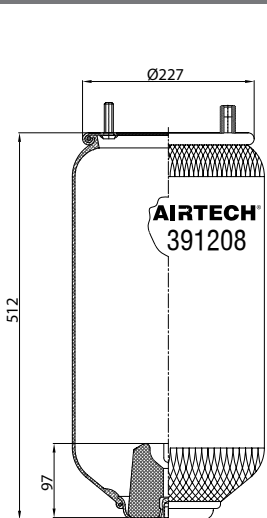

Order No.: 121442 / 391208 P

Service Assembly

CROSS REFERENCE

OEM REFERENCE

FIRESTONE	1T15M-9		
FIRESTONE 2	W01 M58 8859		

Threaded hole

Air inlet

Bolt/stud

Combo stud