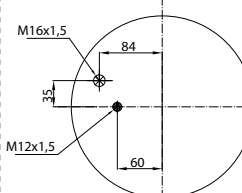

TOP VIEW

BOTTOM VIEW

CROSS REFERENCE

CONTITECH	4884 N1 P01
DUNLOP FR	D11U48
GOODYEAR	1R11-820
CF GOMMA	1TS 290-28

OEM REFERENCE

M.A.N.	81.43601.0152
	81.436.016.066