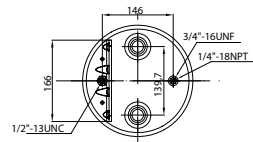

BOTTOM VIEW