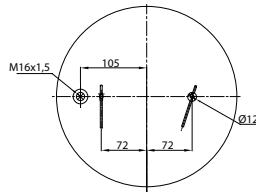

TOP VIEW

BOTTOM VIEW