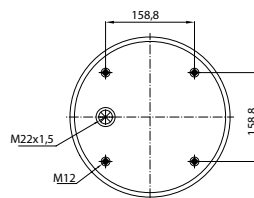

Order No.: 133582 / 382520 C

Complete

TOP VIEW

BOTTOM VIEW

CROSS REFERENCE

GART D 278 / F

OEM REFERENCE

AUSTERAS/VERAS 99381031

Order No.: 137372 / 38325 C

Complete

TOP VIEW

BOTTOM VIEW

CROSS REFERENCE

FIRESTONE W01 095 0325

OEM REFERENCE

Order No.: 131022 / 3836 C

Complete

TOP VIEW

BOTTOM VIEW

CROSS REFERENCE

CONTITECH 836 M C1
FIRESTONE 1T17AR-4.5
FIRESTONE 2 W01 M58 8722
PHOENIX 1 DF 25-11
TAURUS KR 721-06
DUNLOP FR D13B32
GOODYEAR 1R12-712

OEM REFERENCE

DAF 0 388 165
1 697 678
WABCO 951 812 712 0

Service Assembly Order No: 120142 / 3836 P

Threaded hole

Air inlet

Bolt/stud

Combo stud