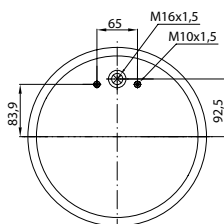

Threaded hole

Air inlet

Bolt/stud

Combo stud

Order No.: 136562 / 36113 C

Complete

TOP VIEW

BOTTOM VIEW