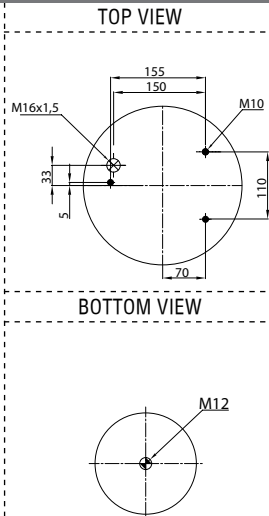

Order No.: 120822 / 34022-01 P

Service Assembly

CROSS REFERENCE

OEM REFERENCE

Order No.: 120342 / 34023 P

Service Assembly