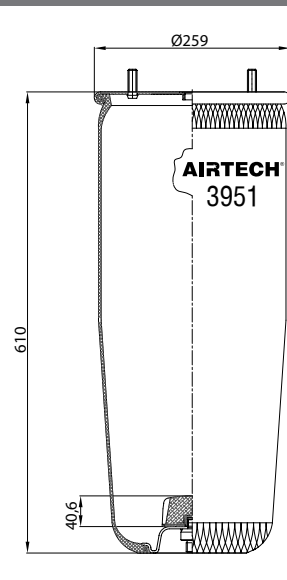

Order No.: 120562 / 3951 P

Service Assembly

CROSS REFERENCE		OEM REFERENCE	
BPW	05.429.40.72.0	CONTITECH	951 MB
BPW Type	BPW 30-1	FIRESTONE	1T17D-12
		FIRESTONE 2	W01 M58 8621
		GOODYEAR	1R11-704