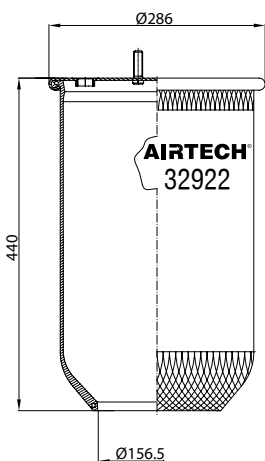

TOP VIEW

CROSS REFERENCE

OEM REFERENCE

SCANIA 3.229.0036.00