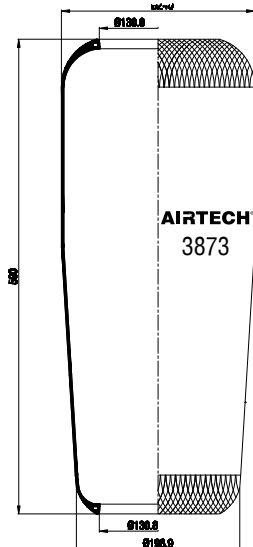

Order No.: 110802 / 3873

Roll

CROSS REFERENCE		OEM REFERENCE
CONTITECH	873 N	DAIMLER CHRYSLER A 674 328 01 01
		MERCEDES 674 328 01 01
		674 328 02 01
		674 352 01 01