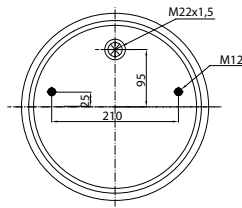

TOP VIEW

BOTTOM VIEW