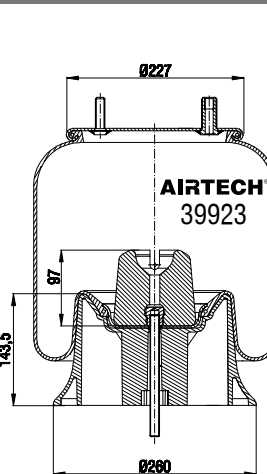

Complete Plastic Piston