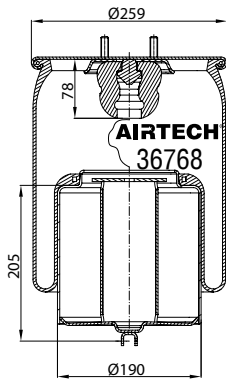

Order No.: 131252 / 36768 C

Complete

BOTTOM VIEW

CROSS REFERENCE
CONTITECH 54768 M

OEM REFERENCE
VOLVO 20 554 768

Order No.: 135992 / 36770 C

Complete