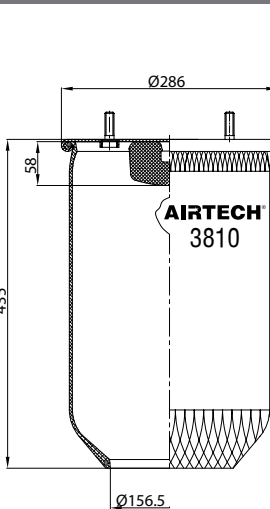

Order No.: 120022 / 3810 P

Service Assembly

CROSS REFERENCE

OEM REFERENCE

CROSS REFERENCE	OEM REFERENCE
CONTITECH 810 N	M.A.N. 81.436.010.042
FIRESTONE 1T19L-7	
FIRESTONE 2 W01 095 7237	
PHOENIX 1 D 28 A-5 NP	
DUNLOP UK PNP307520000	

- Threaded hole
- Air inlet
- Bolt/stud
- Combo stud