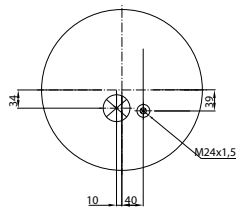

TOP VIEW

BOTTOM VIEW

CROSS REFERENCE

CONTITECH 4183 N P23

OEM REFERENCE

DAIMLER CHRYSLER A 942 320 22 21
MERCEDES 942 320 22 21

Order No.: 121502 / 34183-24 P

Service Assembly