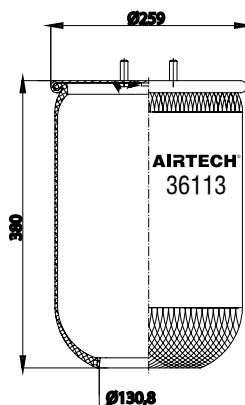

Order No.: 122922 / 36113 P

Service Assembly