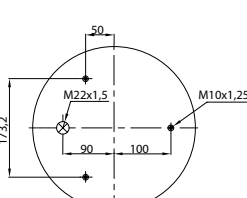

TOP VIEW

BOTTOM VIEW