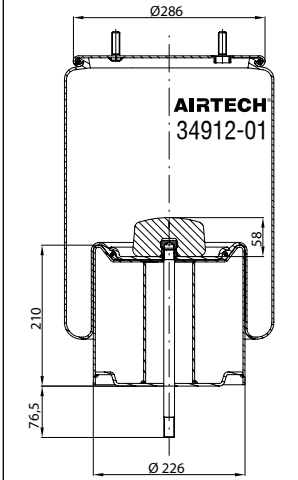

CROSS REFERENCE		OEM REFERENCE	

Order No.: 135912 / 34912-10 C

Complete