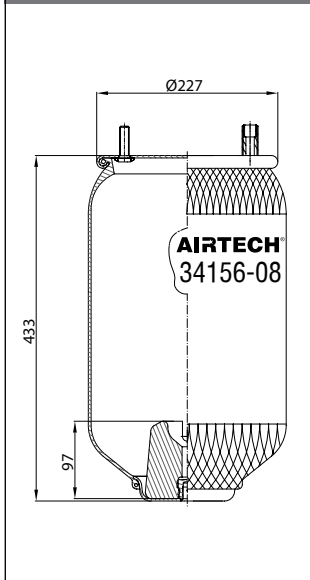

Order No.: 122042 / 34156-08 P

Service Assembly

CROSS REFERENCE		OEM REFERENCE	
CONTITECH	9 10-16 P 353	DAYTON	352-9227
FIRESTONE	1T15M-6	HENDRICKSON	S2924 / 48195-1
FIRESTONE 2	W01 358 9227	TRIANGLE	8353
GOODYEAR	1R12-130	WEWELER	US 35864