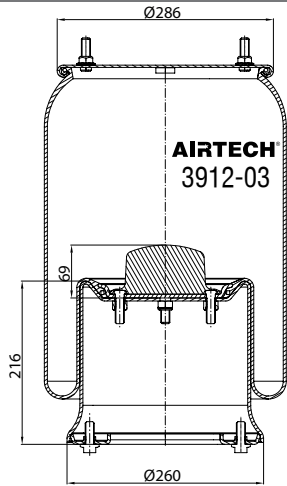

Order No.: 136372 / 3912-03 C

Complete

CROSS REFERENCE		OEM REFERENCE	
CONTITECH	912 N P03	S.A.F	2926VP03

Order No.: 133012 / 391303-02 C

Complete