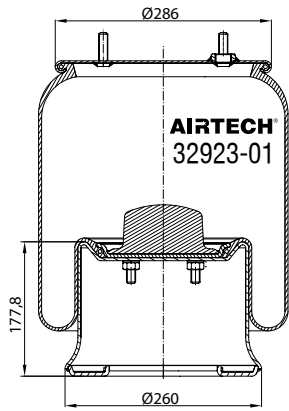

Threaded hole

Air inlet

Bolt/stud

Combo stud

Order No.: 130072 / 32923-01 C

Complete

TOP VIEW

BOTTOM VIEW