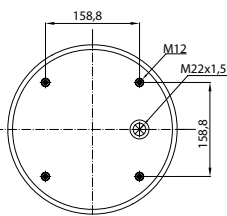

Threaded hole

Air inlet

Bolt/stud

Combo stud

Order No.: 130072 / 32923-01 C

Complete

TOP VIEW

BOTTOM VIEW