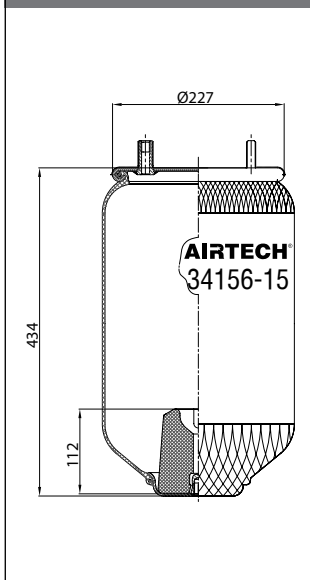

Order No.: 122742 / 34156-15 P

Service Assembly

CROSS REFERENCE		OEM REFERENCE	
FIRESTONE	1T15 M-6		
FIRESTONE 2	W01 095 0420		
GOODYEAR	8653		

Threaded hole
 Air inlet
+
 Bolt/stud
+
 Combo stud