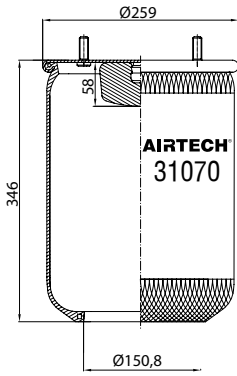

Order No.: 120452 / 31070 P

Service Assembly