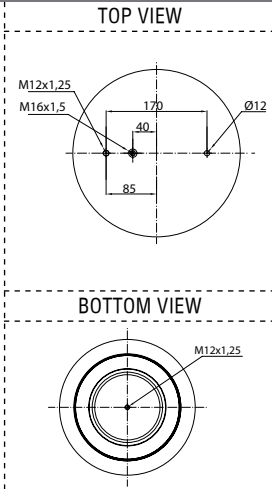

Threaded hole

Air inlet

Bolt/stud

Combo stud

Order No.: 133932 / 3884-04 C

Complete

CROSS REFERENCE		OEM REFERENCE	
CONTITECH	884 NP04	RENAULT	5.010.294.385.B

Service Assembly Order No: 121152 / 3884-04 P