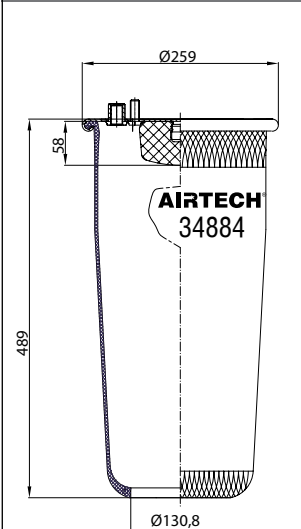

Order No.: 122162 / 34884 P

Service Assembly

CROSS REFERENCE

CONTITECH	4884 N1 P01
DUNLOP FR	D11U48
GOODYEAR	1R11-820
CF GOMMA	1TS 290-28

OEM REFERENCE

M.A.N.	81.43601.0152
	81.436.016.066