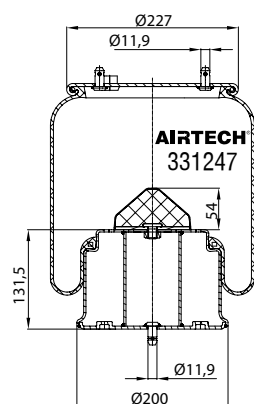

Order No.: 136762 / 331243 C

Complete

TOP VIEW

BOTTOM VIEW

CROSS REFERENCE

OEM REFERENCE

SCANIA 1726243

Order No.: 136772 / 331246 C

Complete

TOP VIEW

BOTTOM VIEW

CROSS REFERENCE

OEM REFERENCE

SCANIA 1726246

Order No.: 136782 / 331247 C

Complete

TOP VIEW

BOTTOM VIEW

CROSS REFERENCE

OEM REFERENCE

SCANIA 1726247

- Threaded hole
- Air inlet
- Bolt/stud
- Combo stud