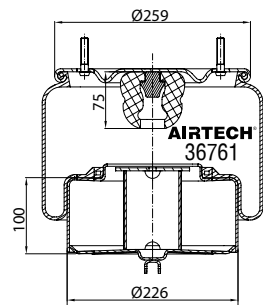

Order No.: 135962 / 36760 C

Complete

TOP VIEW

BOTTOM VIEW

CROSS REFERENCE

CONTITECH 2136 M

OEM REFERENCE

VOLVO 20 452 136
20 554 760

Order No.: 136692 / 36761 C

Complete

TOP VIEW

BOTTOM VIEW

CROSS REFERENCE

CONTITECH 6609 N P01

OEM REFERENCE

VOLVO 1 075 365
1 629 782
20 452 138
20 554 761

Order No.: 135972 / 36762 C

Complete

TOP VIEW

BOTTOM VIEW

CROSS REFERENCE

CONTITECH 54762 M

OEM REFERENCE

VOLVO 20 554 762
20 452 144

Service Assembly Order No: 120192 / 36762 P

Threaded hole

Air inlet

Bolt/stud

Combo stud