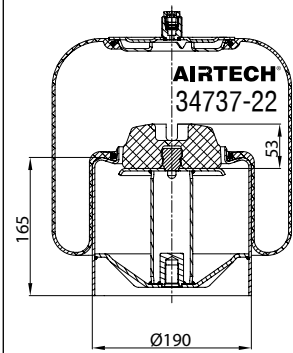

Threaded hole

Air inlet

Bolt/stud

Combo stud

Order No.: 135652 / 34737-22 C

Complete

TOP VIEW

BOTTOM VIEW