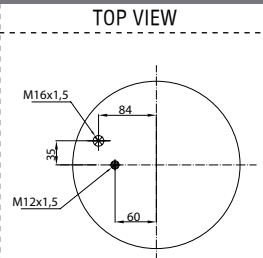

Service Assembly

BOTTOM VIEW

CROSS REFERENCE		OEM REFERENCE	
CONTITECH	4884 N1 P09	M.A.N.	FRONT AXLE

- Threaded hole
- Air inlet
- Bolt/stud
- Combo stud