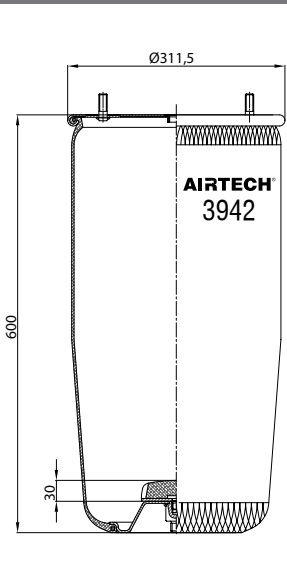

Order No.: 120542 / 3942 P

Service Assembly

CROSS REFERENCE		OEM REFERENCE	
CONTITECH	942 MB	BPW	05.429.40.05.0
FIRESTONE	1T66F-13.5	BPW Type	BPW 36-1
FIRESTONE 2	W01 M58 8611	M.A.N.	81.440.500.142
PHOENIX	1 DK 32L	WABCO	951 814 700 0
TAURUS	UR 837-01T		
GOODYEAR	1R14-700