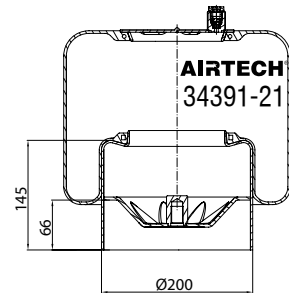

Order No.: 137042 / 34391-02 C

Complete

TOP VIEW

BOTTOM VIEW

CROSS REFERENCE

CONTITECH 4391 N P02

OEM REFERENCE

MERCEDES 942 320 07 21

Service Assembly Order No: 123382 / 34391-02 P

Order No.: 130132 / 34391-21 C

Complete

TOP VIEW

BOTTOM VIEW

CROSS REFERENCE

CONTITECH 4391 N P21

OEM REFERENCE

DAIMLER CHRYSLER A 942 320 53 21
MERCEDES 942 320 53 21

Service Assembly Order No: 120112 / 34391-21 P

Order No.: 130152 / 34391-22 C

Complete

TOP VIEW

BOTTOM VIEW

CROSS REFERENCE

CONTITECH 4391 N P22

OEM REFERENCE

DAIMLER CHRYSLER A 942 320 54 21
MERCEDES 942 320 54 21

Service Assembly Order No: 120132 / 34391-22 P

- Threaded hole
- Air inlet
- Bolt/stud
- Combo stud