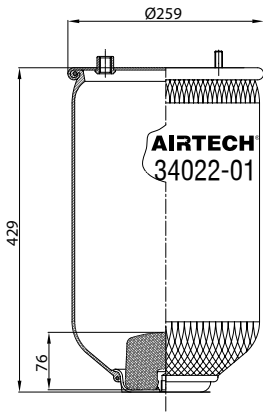

Order No.: 120822 / 34022-01 P

Service Assembly

CROSS REFERENCE

OEM REFERENCE

Order No.: 120342 / 34023 P

Service Assembly