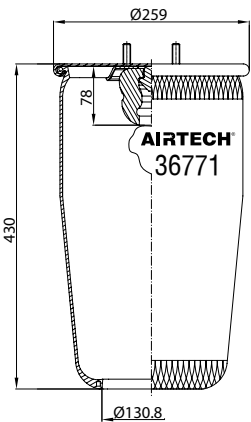

Order No.: 120192 / 36762 P

Service Assembly

CROSS REFERENCE		OEM REFERENCE	
CONTITECH	54762 M	DAIMLER CHRYSLER	20 554 762
			20 245 144

Order No.: 121552 / 36768 P

Service Assembly

CROSS REFERENCE		OEM REFERENCE	
CONTITECH	54768 M	VOLVO	20 554 768

Order No.: 120512 / 36771 P

Service Assembly

CROSS REFERENCE		OEM REFERENCE	
CONTITECH	54771 M	VOLVO	20 554 771

- ⊕ Threaded hole
- Air inlet
- ⊗ Bolt/stud
- ⊗ Combo stud