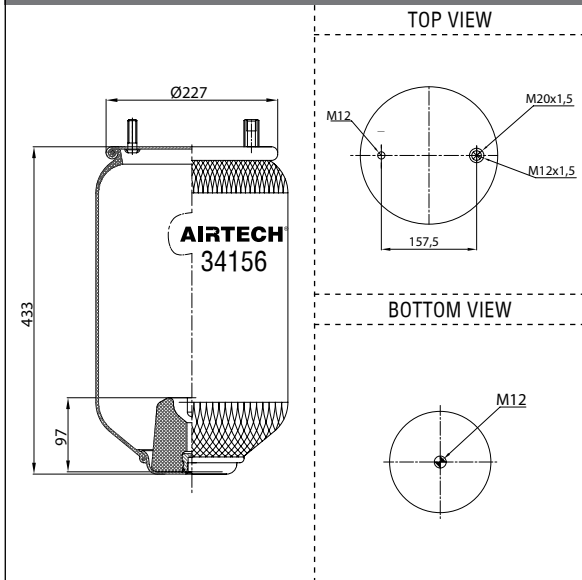

Order No.: 120402 / 34156 P

Service Assembly

CROSS REFERENCE		OEM REFERENCE
CONTITECH	4156 N P05	
FIRESTONE	1T15M-6