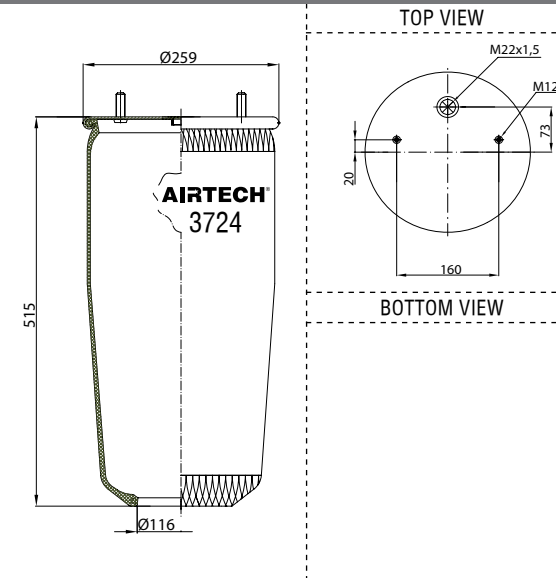

Service Assembly

CROSS REFERENCE

OEM REFERENCE

CONTITECH	724 N P01	GIGANT	246169
GOODYEAR	1R11-711		3053

Threaded hole

Air inlet

Bolt/stud

Combo stud