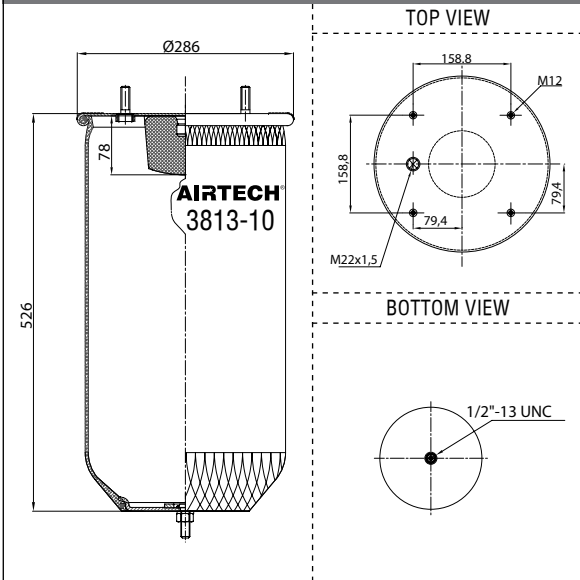

Order No.: 122782 / 3813-10 P

Service Assembly

CROSS REFERENCE		OEM REFERENCE	
FIRESTONE	1T 19L-11 / 1T 19F-11	RANDON	2121003012
FIRESTONE 2	W01 095 0321		
GOODYEAR	556 0 2 8671