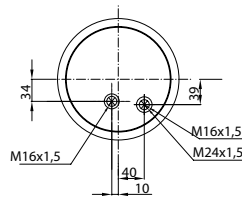

TOP VIEW

BOTTOM VIEW

CROSS REFERENCE

CONTITECH 4183 N1

OEM REFERENCE

Order No.: 122172 / 34185-01 P