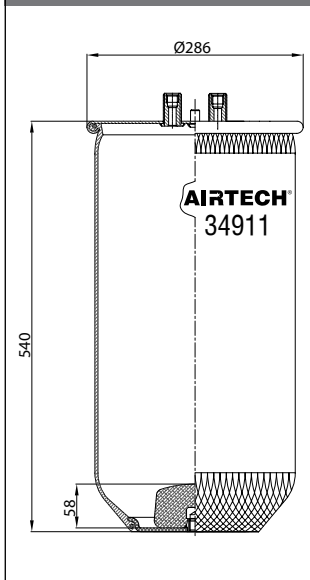

Order No.: 121022 / 34911 P

Service Assembly

CROSS REFERENCE		OEM REFERENCE	
CONTITECH	4911 N	RENAULT V.I	5.011.294.308

CROSS REFERENCE		OEM REFERENCE	
CONTITECH	4911 N	RENAULT V.I	5.011.294.308

- Threaded hole
- Air inlet
- Bolt/stud
- Combo stud