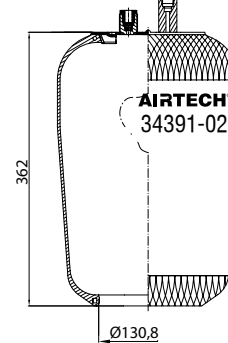

Order No.: 123382 / 34391-02 P

Service Assembly