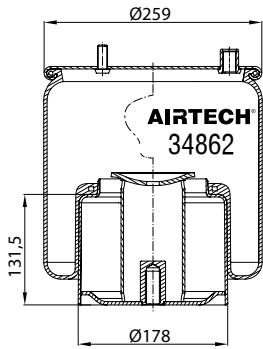

Threaded hole

Air inlet

Bolt/stud

Combo stud

Order No.: 130932 / 34862 C
Complete

TOP VIEW

BOTTOM VIEW

CROSS REFERENCE