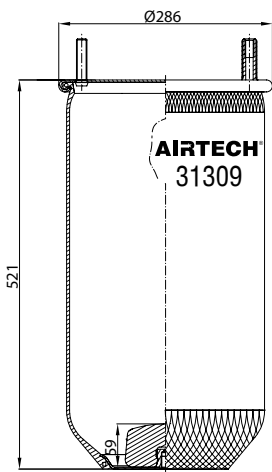

Service Assembly