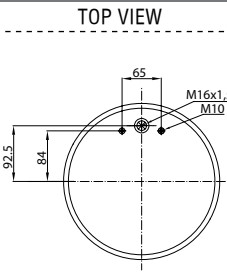

BOTTOM VIEW

CROSS REFERENCE
CONTITECH 54770 M

OEM REFERENCE
VOLVO 20 554 770
3 173 271

Order No.: 130912 / 36771 C

Complete