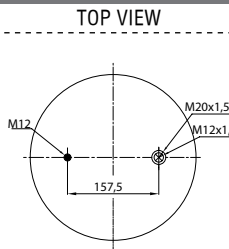

CROSS REFERENCE		OEM REFERENCE	
FIRESTONE	1T19L-14	FRUEHAUF	M001464
FIRESTONE 2	W01 M58 8762		UJB0129001
DUNLOP FR	D13B04	WABCO	951 813 732 0
CF GOMMA	1T 19E-3	ZORZI	1006552
CF GOMMA 2	201840		

Service Assembly Order No: 123182 / 391304 P

- Threaded hole
- Air inlet
- Bolt/stud
- Combo stud