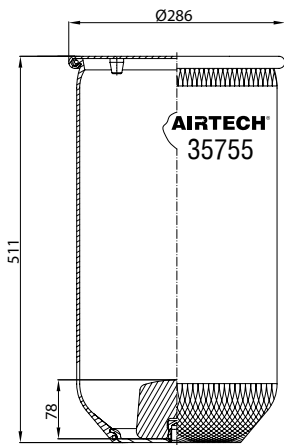

Order No.: 120152 / 35755 P

Service Assembly

CROSS REFERENCE

OEM REFERENCE

SCANIA 1865755

Order No.: 120172 / 35759 P

Service Assembly