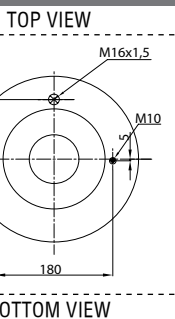

Service Assembly

CROSS REFERENCE		OEM REFERENCE	
		VOLVO	1 079 718