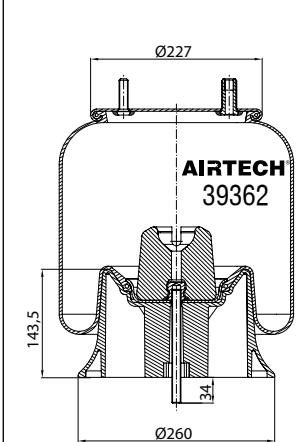

Order No.: 131092 / 39362 CPP

Complete Plastic Piston

CROSS REFERENCE

OEM REFERENCE

FIRESTONE	1T15M-6	NEWAY	905 571 13
FIRESTONE 2	W01 358 9362	WATSON & CHALIN	AS 0049
GOODYEAR	1R12-441		AS 0057