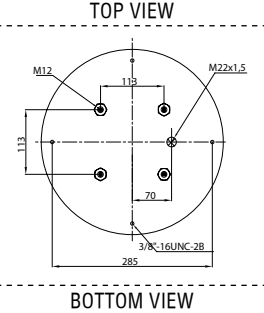

Order No.: 121542 / 3727 P

Service Assembly

CROSS REFERENCE		OEM REFERENCE	

Order No.: 121562 / 3727-01 P

Service Assembly

CROSS REFERENCE		OEM REFERENCE	

Threaded hole
 Air inlet

X
 Bolt/stud