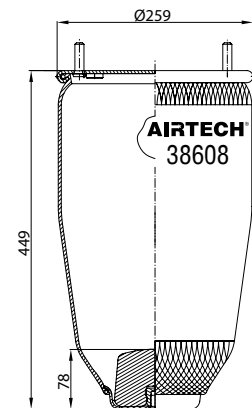

Order No.: 122372 / 3836-11 P

Service Assembly

CROSS REFERENCE		OEM REFERENCE	
CONTITECH	836 M K11	DAF	1 266 381 - 1 697 679

Order No.: 123042 / 38608 P

Service Assembly

CROSS REFERENCE		OEM REFERENCE	
FIRESTONE	1T17DJ-7	R.O.R / MERITOR	21229214
FIRESTONE 2	W01 M58 8608		

Order No.: 122242 / 38683 P

Service Assembly

CROSS REFERENCE		OEM REFERENCE	
CONTITECH	887 M K1	DAF	0 392 022
FIRESTONE	1T15LNR-3		
FIRESTONE 2	W01 M58 8683		

- Threaded hole
- Air inlet
- Bolt/stud
- Combo stud