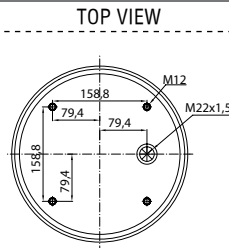

CROSS REFERENCE		OEM REFERENCE	
		VIBRACOUSTIC	V1D28H-13

Order No.: 131562 / 391304 C

Complete