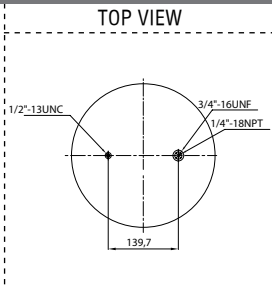

Order No.: 122302 / 3813-05 P

Service Assembly

BOTTOM VIEW

CROSS REFERENCE		OEM REFERENCE	
CONTITECH	11 10.5-21 A 313	DAYTON	352-9122
FIRESTONE	1T19L-11	HENDRICKSON	S 3467
FIRESTONE 2	W01 358 9122	S 3830	C22173
PHOENIX	1 D 28 C-9122	B-12514-008	B12514-010
TAURUS	KR622-9122	LOADGUARD	SC2041
GOODYEAR	1R13-038	NAVISTAR	554772C1
		NEWAY	905 570 20
		905 570 71	905 570 76
		905 570 77	905 571 85
		REYCO GRANNING	12883-02
		RIDEWELL	1003589122C
		SAUER	P50-732
		T.E.C	506003
		TOYO	TRL-270 / 476
		TRIANGLE	8313
		WATSON & CHALIN	AS-0023

- Threaded hole
- Air inlet
- Bolt/stud
- Combo stud