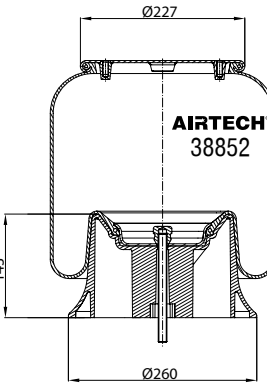

CROSS REFERENCE		OEM REFERENCE	
CONTITECH	9 10-19 P 472	PETERBILT	03-07887
FIRESTONE	1 T15 M-9	TRIANGLE	8472
FIRESTONE 2	W01 358 8852		
GOODYEAR	1R12-568		

Order No.: 134902 / 3887 C

Complete