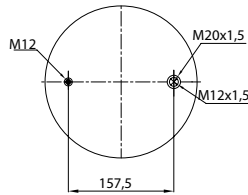

Threaded hole

Air inlet

Bolt/stud

Combo stud

Order No.: 130402 / 34156-01 C
Complete

TOP VIEW

BOTTOM VIEW

CROSS REFERENCE