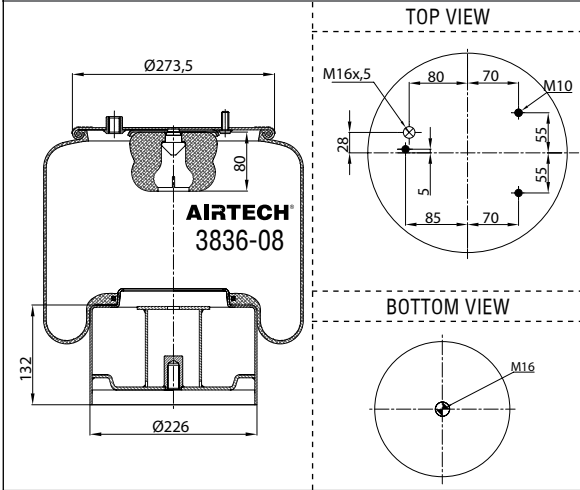

CROSS REFERENCE		OEM REFERENCE	
CONTITECH	836M C11	DAF	1 266 381
			1 697 679

Order No.: 133112 / 3836-11 C

Complete