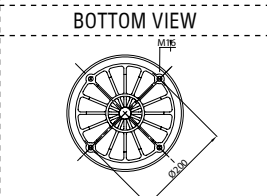

CROSS REFERENCE

OEM REFERENCE

CONTITECH	4022 N P03	S.A.F	3.229.0029.00
FIRESTONE	1T17BS-6		3.229.2129.00
FIRESTONE 2	W01 M58 6367		3.229.2229.00
PHOENIX	1 DK 22 E-9		3.229.2429.00
TAURUS	KR 725-28	SAF Type	2618 V
DUNLOP FR	D12B14		
GOODYEAR	1R11-714		

Service Assembly Order No: 121742 / 32618 P

- Threaded hole
- Air inlet
- Bolt/stud
- Combo stud