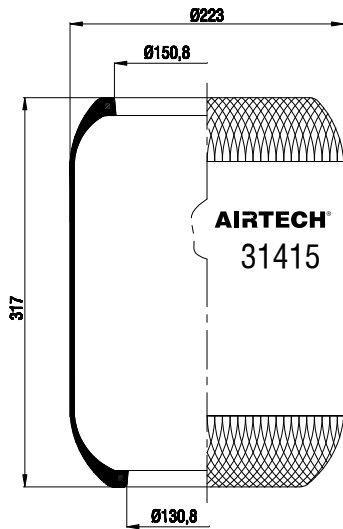

Order No.: 111482 / 31415

Roll

CROSS REFERENCE		OEM REFERENCE	
CONTITECH	1415 N	IRIS	5.000.021.414