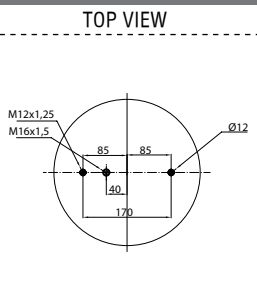

Order No.: 121152 / 3884-04 P

Service Assembly

CROSS REFERENCE		OEM REFERENCE	
CONTITECH	884 NP04	RENAULT	5.010.294.385.B