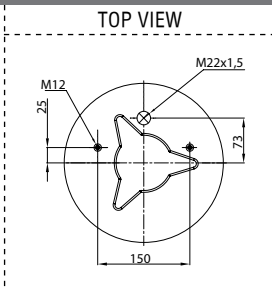

Threaded hole
 Air inlet
 Bolt/stud
 Combo stud

Order No.: 122952 / 39373-01 P

Service Assembly

CROSS REFERENCE		OEM REFERENCE
FIRESTONE 2	W01 095 0356	
GOODYEAR	556 0 2 8727	

Order No.: 120242 / 3940 P

Service Assembly