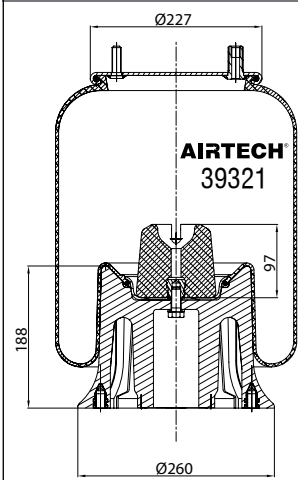

Order No.: 135022 / 39321 CPP

Complete Plastic Piston

TOP VIEW

Service Assembly Order No: 122462 / 39321 P

CROSS REFERENCE

OEM REFERENCE

CONTITECH	9 10-21 A 361	DAYTON	352-9321
	9 10-21 P 361	GRANNING	7640
FIRESTONE	1T15M-11	HENDRICKSON	NS501304
FIRESTONE 2	W01 358 9321	NEWAY	570 093 21
GOODYEAR	1 R12-335	REYCO GRANNING	7640
		VOLVO	85 101 160
		WATSON & CHALIN	AS-0036