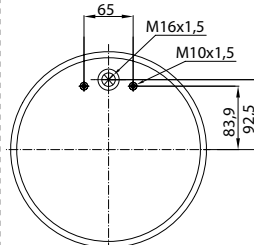

TOP VIEW

BOTTOM VIEW

CROSS REFERENCE		OEM REFERENCE	
CONTITECH	54768 M	VOLVO	20 554 768

Order No.: 120512 / 36771 P

Service Assembly