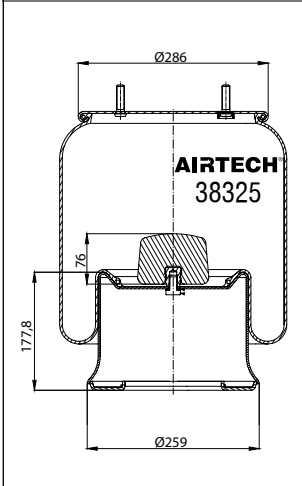

TOP VIEW

BOTTOM VIEW

CROSS REFERENCE

FIRESTONE W01 095 0325

OEM REFERENCE

Order No.: 131022 / 3836 C

Complete