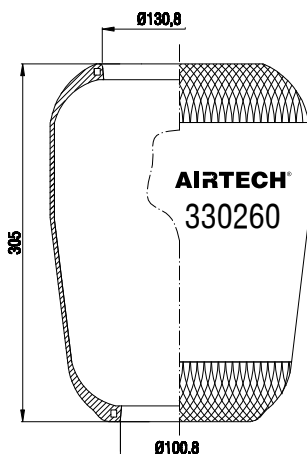

Roll

CROSS REFERENCE		OEM REFERENCE	
CF GOMMA	1SC260-30