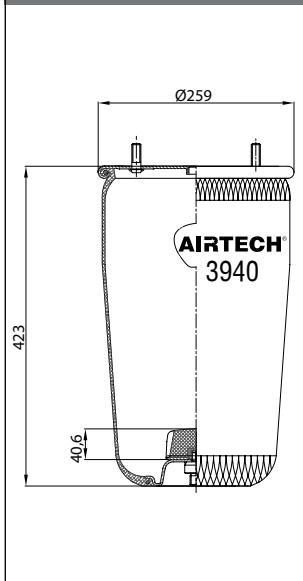

Threaded hole
 Air inlet
 Bolt/stud
 Combo stud

Order No.: 122952 / 39373-01 P

Service Assembly

CROSS REFERENCE		OEM REFERENCE
FIRESTONE 2	W01 095 0356	
GOODYEAR	556 0 2 8727	

Order No.: 120242 / 3940 P

Service Assembly