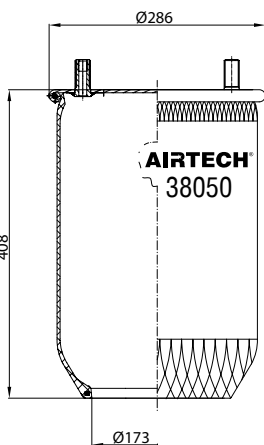

Service Assembly

CROSS REFERENCE

OEM REFERENCE

FIRESTONE 1T19J-6
FIRESTONE 2 W01 358 8050

Order No.: 120602 / 3808 T

Without Plate