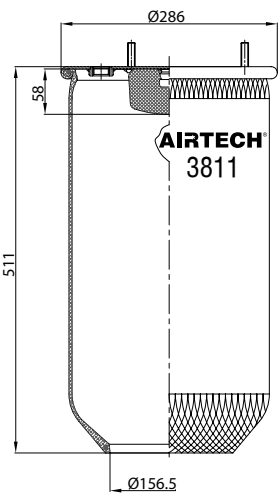

Order No.: 120042 / 3811 P

Service Assembly

CROSS REFERENCE

CONTITECH	811 MB/0
FIRESTONE	1T19L-11
FIRESTONE 2	W01 M58 6359

OEM REFERENCE

DAF	0 526 823
EVO BUS	4.731.029.000