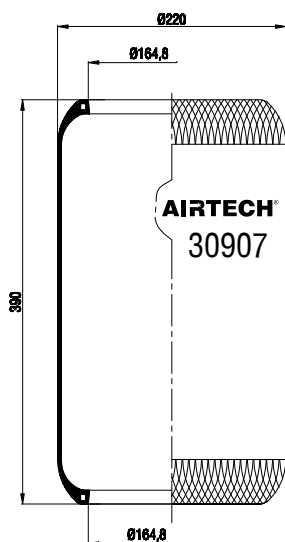

Order No.: 111282 / 30907

Roll

CROSS REFERENCE		OEM REFERENCE	
DUNLOP UK	PNP30907100