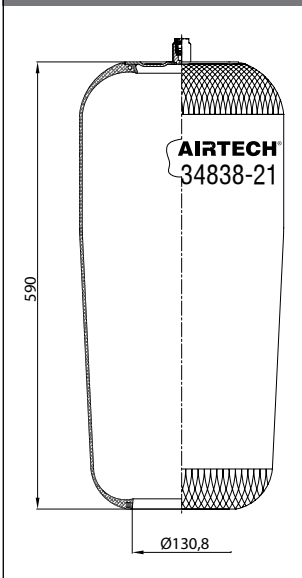

Order No.: 122532 / 34838-21 P

Service Assembly

BOTTOM VIEW

CROSS REFERENCE		OEM REFERENCE	
CONTITECH:	4838 N 21	DAIMLER CHRYSLER	A 942 320 38 21
		MERCEDES	942 320 38 21

- Threaded hole
- Air inlet
- Bolt/stud
- Combo stud