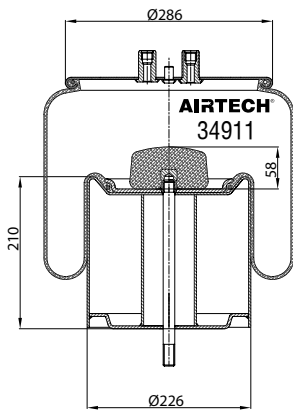

Order No.: 131182 / 34911 C

Complete