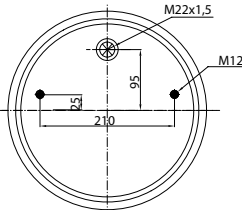

TOP VIEW

BOTTOM VIEW