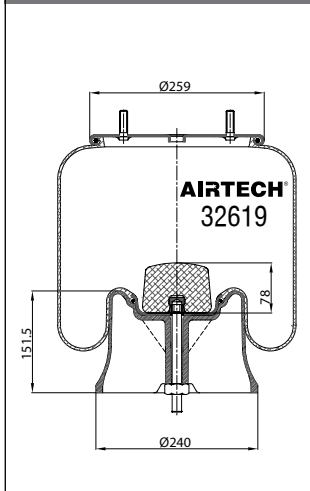

Order No.: 132922 / 32619 CPP

Complete Plastic Piston

CROSS REFERENCE		OEM REFERENCE	
CONTITECH	4022 N P05	S.A.F	3.229.0033.00
FIRESTONE	1T17BS-6	SAF Type	2619 V
FIRESTONE 2	W01 M58 8612	WABCO	951 811 781 0
DUNLOP FR	D11B41		
GOODYEAR	1R11-781		

Service Assembly Order No: 121662 / 32619 P