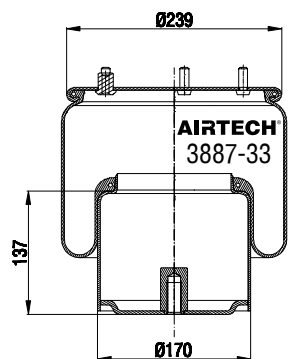

CROSS REFERENCE		OEM REFERENCE	
CONTITECH	887M C3	DAF	1 266 382
			1 697 682

Service Assembly Order No: 122992 / 3887-33 P

Threaded hole
Air inlet
Bolt/stud
Combo stud