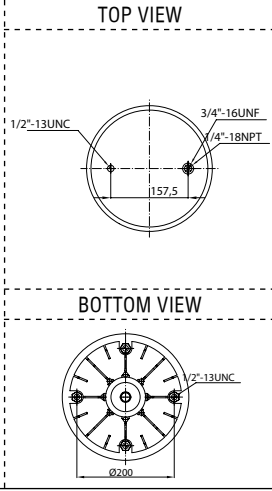

Order No.: 135302 / 34159-12 CPP

Complete Plastic Piston

CROSS REFERENCE		OEM REFERENCE	
CONTITECH	9 10-19 P 321	DAYTON	352-9130
FIRESTONE	1T15M-9	FRUEHAUF	UCD-9393-1
FIRESTONE 2	W01 358 9394		UCD-9393-2
GOODYEAR	1R12-281		UCD-9393-3
			UCD-9393-4
		HENDRICKSON	S103522
			13161
		TRIANGLE	8321

Complete Aluminium Piston Order No: 135492 / 34159-12 C ALU
Service Assembly Order No: 120782 34159-12 P