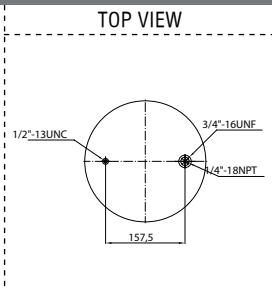

Order No.: 122482 / 39422 P

Service Assembly

CROSS REFERENCE		OEM REFERENCE	
FIRESTONE	1T15L-1.5		
FIRESTONE 2	W01 358 9422