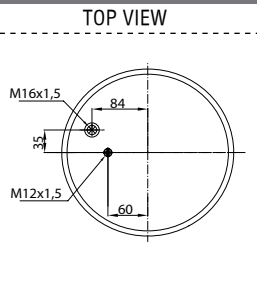

Order No.: 123022 / 34885 P

Service Assembly

CROSS REFERENCE		OEM REFERENCE	
CONTITECH	4885 N1 P01	M.A.N.	81.43601.6071
			81.43601.0160

CROSS REFERENCE		OEM REFERENCE	
CONTITECH	4885 N1 P01	M.A.N.	81.43601.6071
			81.43601.0160