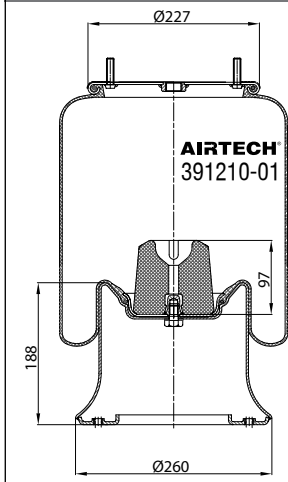

Order No.: 134422 / 391210-01 C

Complete