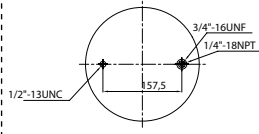

Order No.: 135022 / 39321 CPP

Complete Plastic Piston

TOP VIEW

Service Assembly Order No: 122462 / 39321 P

CROSS REFERENCE

OEM REFERENCE

CONTITECH	9 10-21 A 361	DAYTON	352-9321
	9 10-21 P 361	GRANNING	7640
FIRESTONE	1T15M-11	HENDRICKSON	NS501304
FIRESTONE 2	W01 358 9321	NEWAY	570 093 21
GOODYEAR	1 R12-335	REYCO GRANNING	7640
		VOLVO	85 101 160
		WATSON & CHALIN	AS-0036

Order No.: 131092 / 39362 CPP

Complete Plastic Piston

CROSS REFERENCE

OEM REFERENCE

FIRESTONE	1T15M-6	NEWAY	905 571 13
FIRESTONE 2	W01 358 9362	WATSON & CHALIN	AS 0049
GOODYEAR	1R12-441		AS 0057

Order No.: 132032 / 39366 CPP

Complete Plastic Piston

TOP VIEW

CROSS REFERENCE

OEM REFERENCE

CONTITECH	9 10-12 A 488	NEWAY	90557160
FIRESTONE	1T15M-2		90557210
FIRESTONE 2	W01 358 9366		90557225
GOODYEAR	1R12-487	TRIANGLE	8488
		WATSON & CHALIN	AS-0054