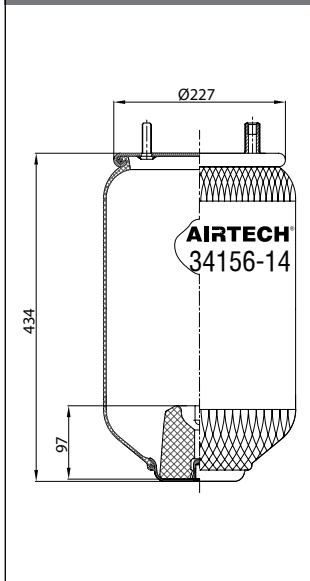

Order No.: 122962 / 34156-14 P

Service Assembly

CROSS REFERENCE		OEM REFERENCE	
FIRESTONE 2	W01 095 0332		
GOODYEAR	8663