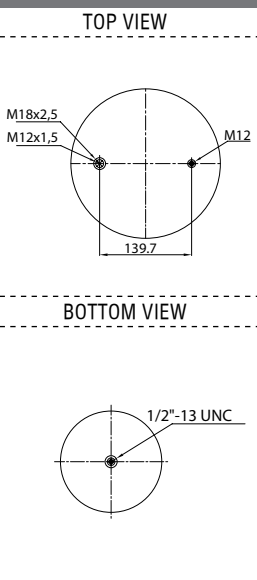

Order No.: 122742 / 34156-15 P

Service Assembly

CROSS REFERENCE		OEM REFERENCE	
FIRESTONE	1T15 M-6		
FIRESTONE 2	W01 095 0420		
GOODYEAR	8653		

Threaded hole
 Air inlet
+
 Bolt/stud
+
 Combo stud