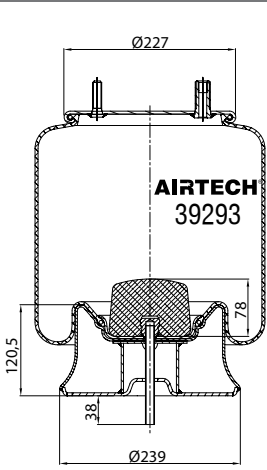

Order No.: 135002 / 39293 C

Complete

TOP VIEW

CROSS REFERENCE

CONTITECH	9 9K-15 P 424
FIRESTONE	1T15LP-5
FIRESTONE 2	W01 358 9293
GOODYEAR	1R10-120

OEM REFERENCE

DAYTON	352-9293
GRANNING	8896
LOADGUARD	SC2048
NEWAY	905 571 27
	(RL-196-14. RL-196A-14)
	90557120
REYCO GRANNING	8896
TRIANGLE	8424

Complete Plastic Piston Order No: 136942 / 39293 CPP
Service Assembly Order No: 122442 / 39293 P

Order No.: 132502 / 39921 CPP