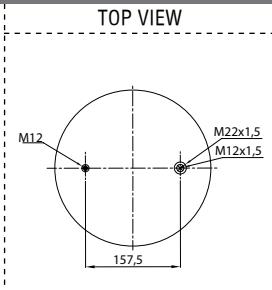

Order No.: 120712 / 34157-05 P

Service Assembly

CROSS REFERENCE		OEM REFERENCE	
CONTITECH	4157 N P05	WEWELER	US 07074P
FIRESTONE	1 T15MPW-7		US 07074C
FIRESTONE 2	W01 M58 7074		
PHOENIX	1 DK 21 A3		
TAURUS	KR915-54		
DUNLOP FR	D12B17		
GOODYEAR	1R11-106		
CF GOMMA	1T 300-38