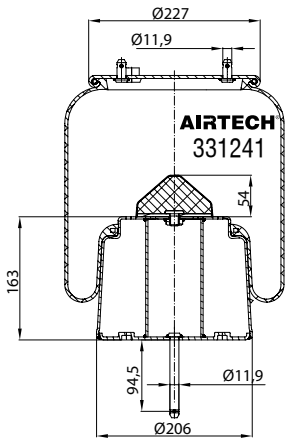

TOP VIEW

BOTTOM VIEW

CROSS REFERENCE

OEM REFERENCE

SCANIA 1726241

Order No.: 136752 / 331242 C

Complete