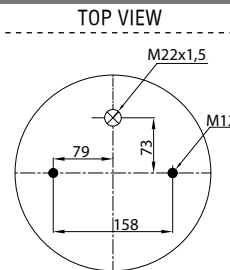

Order No.: 137492 / 34004-05 C

Complete

CROSS REFERENCE		OEM REFERENCE	
CONTITECH	4004 N P05	S.A.F	3.229.007.00

Service Assembly Order No: 122312 / 34004-05 P

- Threaded hole
- Air inlet
- Bolt/stud
- Combo stud