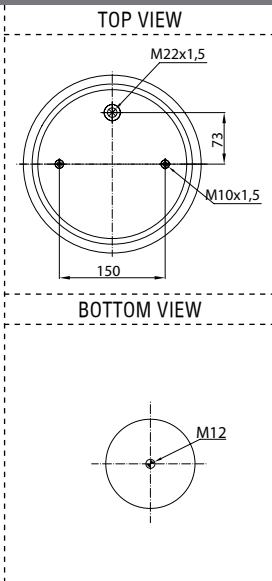

Order No.: 123032 / 36286 P

Service Assembly

CROSS REFERENCE		OEM REFERENCE
FIRESTONE	1T15MPW-9	SCHMITZ 751 020HP
FIRESTONE 2	W01 M58 6286	WEWELER US 06286F