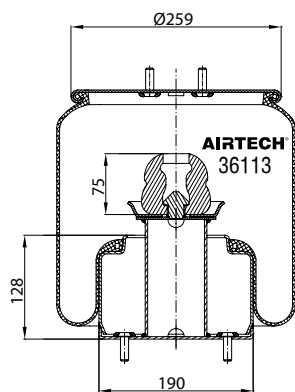

Threaded hole

Air inlet

Bolt/stud

Combo stud

Order No.: 136562 / 36113 C

Complete

TOP VIEW

BOTTOM VIEW