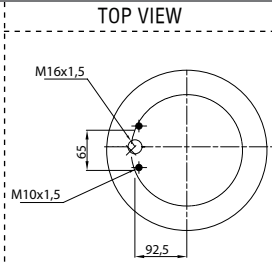

- ⊕ Threaded hole
- Air inlet
- ⊗ Bolt/stud
- ⊗ Combo stud

Order No.: 121092 / 36772 P

Service Assembly

BOTTOM VIEW

CROSS REFERENCE		OEM REFERENCE	
		VOLVO	20.554.772

CROSS REFERENCE		OEM REFERENCE	
		VOLVO	20.554.772