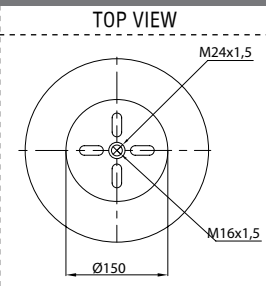

Order No.: 122532 / 34838-21 P

Service Assembly

BOTTOM VIEW

CROSS REFERENCE		OEM REFERENCE	
CONTITECH:	4838 N 21	DAIMLER CHRYSLER	A 942 320 38 21
		MERCEDES	942 320 38 21

- Threaded hole
- Air inlet
- Bolt/stud
- Combo stud