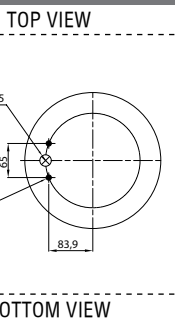

Service Assembly

CROSS REFERENCE		OEM REFERENCE	
CONTITECH	4713 N	VOLVO	1 076 595
DUNLOP FR	D12U24		
GOODYEAR	1R12-763		
CF GOMMA	1TS 300-28		
CF GOMMA 2	206778		

Order No.: 121982 / 34718 P