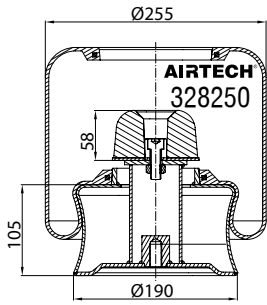

S.A.F. 3.229.0039.00 / 2626V

- Threaded hole
- Air inlet
- Bolt/stud
- Combo stud

Order No.: 132692 / 328250 T

Without Plate

TOP VIEW

CROSS REFERENCE

OEM REFERENCE

CF GOMMA 1SC 250-28