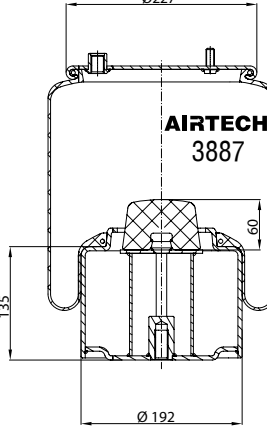

CROSS REFERENCE		OEM REFERENCE	
CONTITECH	887 MB C6	DAF	1 141 525
FIRESTONE	1T15LNR-3		0 392 022
FIRESTONE 2	W01 M58 8683		

Service Assembly Order No: 122612 / 3887 P

Threaded hole
Air inlet
Bolt/stud
Combo stud