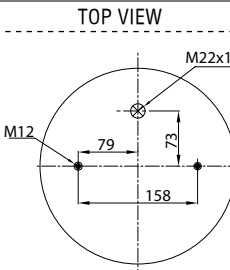

Order No.: 132782 / 34004 CPP

Complete Plastic Piston

CROSS REFERENCE		OEM REFERENCE	
CONTITECH	4004 N P03	S.A.F	3.229.0007.00
FIRESTONE	1T17BS-6		3.229.0007.02
FIRESTONE 2	W01 M58 6366		3.229.0007.01
PHOENIX	1 DK 22 E-8	SAF Type	2618
DUNLOP FR	D12B13	WABCO	951 811 713 0
GOODYEAR	1R11-713