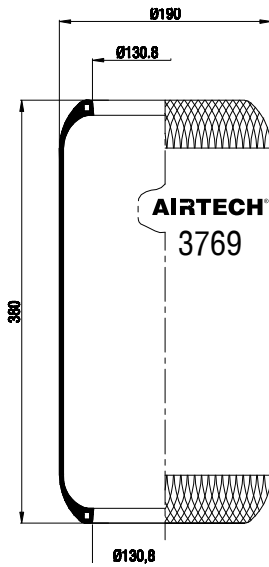

Order No.: 110742 / 3769

Roll

CROSS REFERENCE		OEM REFERENCE	
CONTITECH	769 N	MENARINI	252933
FIRESTONE	1R1A 380 260	RENAULT V.I	5.000.805.284
FIRESTONE 2	W01 095 0204		5000 786 640
PHOENIX	1 E 18		5000 786 641
TAURUS	B 156	VAN HOOL	624319-860
DUNLOP UK	PNP305140100	WABCO	896 130 186 4
DUNLOP FR	D10S02		896 130 195 4
GOODYEAR	8053		
CF GOMMA	1SC 240-30		
CF GOMMA 2	97326