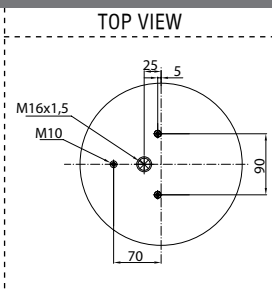

Order No.: 123122 / 3889 P

Service Assembly

CROSS REFERENCE		OEM REFERENCE	
CONTITECH	889 M	DAF	1 276 846

CROSS REFERENCE		OEM REFERENCE	
CONTITECH	889 M	DAF	1 276 846

- Threaded hole
- Air inlet
- Bolt/stud
- Combo stud