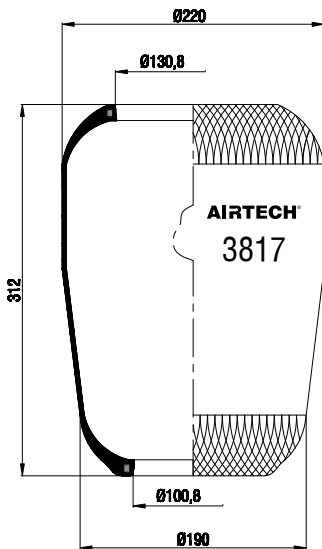

Order No.: 110292 / 3817 CR

Roll

CROSS REFERENCE		OEM REFERENCE