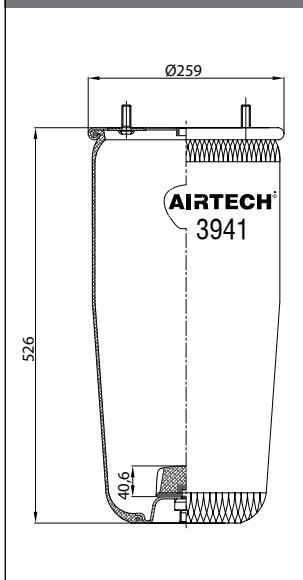

Order No.: 120262 / 3941 P

Service Assembly

CROSS REFERENCE		OEM REFERENCE	
CONTITECH	941 MB	BPW	05.429.40.03.0
FIRESTONE	1T17D-8.3	BPW Type	BPW 30
FIRESTONE 2	W01 M58 8620	WABCO	951 811 700 0 / 951 811 702 0
PHOENIX	1 DK 21		
TAURUS	UR 730-01T		
DUNLOP FR	D11U30		
GOODYEAR	1R11-700		
CF GOMMA	1TC 300-36		
CF GOMMA 2	204466