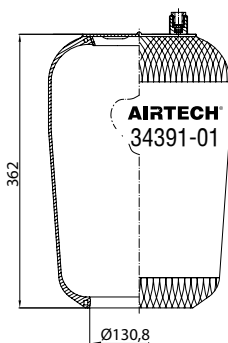

Order No.: 120092 / 34391-01 P

Service Assembly