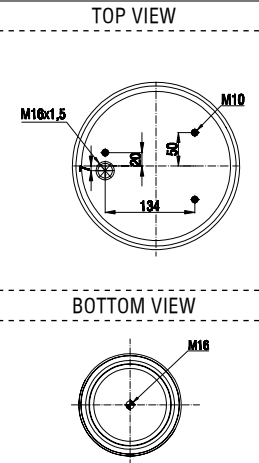

CROSS REFERENCE		OEM REFERENCE	
CONTITECH	887M C3	DAF	1 266 382
			1 697 682

Service Assembly Order No: 122992 / 3887-33 P

Threaded hole
Air inlet
Bolt/stud
Combo stud