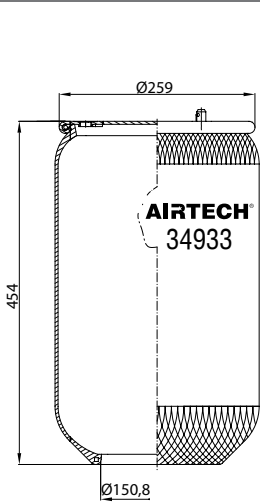

Order No.: 120802 / 34933 P

Service Assembly

BOTTOM VIEW

CROSS REFERENCE		OEM REFERENCE	
FIRESTONE	1T17HR-8	SCANIA	1434933
FIRESTONE 2	W01 M58 8633		

Order No.: 120482 / 34940 P