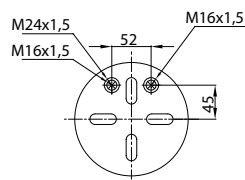

TOP VIEW

BOTTOM VIEW