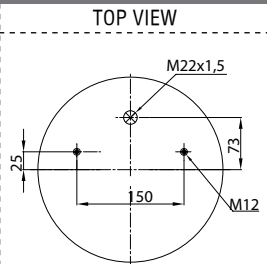

CROSS REFERENCE

OEM REFERENCE

CONTITECH	4022 N P03	S.A.F	3.229.0029.00
FIRESTONE	1T17BS-6		3.229.2129.00
FIRESTONE 2	W01 M58 6367		3.229.2229.00
PHOENIX	1 DK 22 E-9		3.229.2429.00
TAURUS	KR 725-28	SAF Type	2618 V
DUNLOP FR	D12B14		
GOODYEAR	1R11-714		

Service Assembly Order No: 121742 / 32618 P

- Threaded hole
- Air inlet
- Bolt/stud
- Combo stud