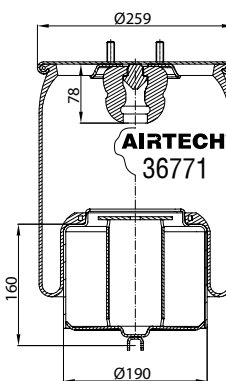

BOTTOM VIEW

CROSS REFERENCE
CONTITECH 54771 M

OEM REFERENCE
VOLVO 20 554 771

Service Assembly Order No: 120512 / 36771 P

- Threaded hole
- Air inlet
- Bolt/stud
- Combo stud