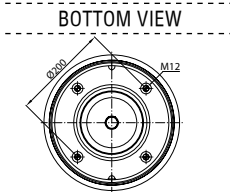

Order No.: 137492 / 34004-05 C

Complete

CROSS REFERENCE		OEM REFERENCE	
CONTITECH	4004 N P05	S.A.F	3.229.007.00

Service Assembly Order No: 122312 / 34004-05 P

- Threaded hole
- Air inlet
- Bolt/stud
- Combo stud