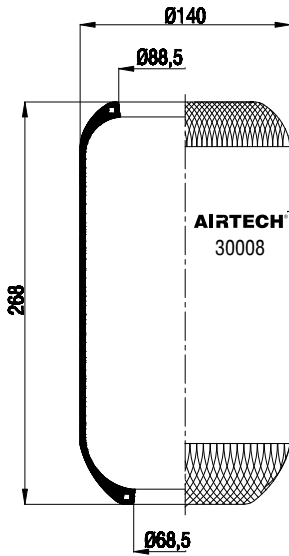

Order No.: 111502 / 30008

Roll

CROSS REFERENCE		OEM REFERENCE	
PHOENIX	1 G 08