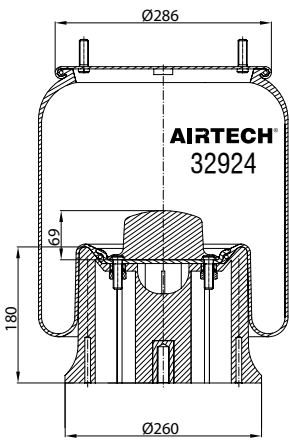

Order No.: 130072 / 32923-01 C

Complete

CROSS REFERENCE

OEM REFERENCE

S.A.F 3.229.0025.01

Service Assembly Order No: 120052 / 32923-01 P

Order No.: 131152 / 32924 CPP

Complete Plastic Piston

CROSS REFERENCE

OEM REFERENCE

GOODYEAR 1R14-815 SAF 3.229.0041.00 (2924V)

Service Assembly Order No: 121032 / 32924 P

Order No.: 132702 / 32926 C

Complete

CROSS REFERENCE

OEM REFERENCE

CONTITECH 912 N P01 S.A.F 3.229.0030.00
SAF Type 2926 N P01
WABCO 951 814 728 0
WEWELER US 07380

- Threaded hole
- Air inlet
- Bolt/stud
- Combo stud