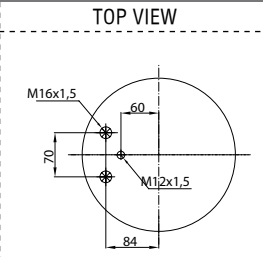

BOTTOM VIEW

CROSS REFERENCE		OEM REFERENCE	
CONTITECH	4884 N1 P07	M.A.N.	81.436.006.041

Order No.: 122072 / 34884-09 P