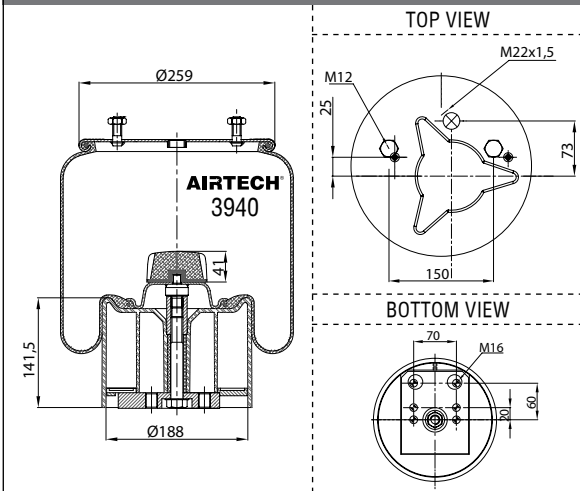

Order No.: 133362 / 3940 CPP

Complete Plastic Piston

CROSS REFERENCE		OEM REFERENCE	
DUNLOP FR	D11B36	BPW	05.429.43.21.0
GOODYEAR	1R11-752	BPW Type	BPW 30 C
		GRANNING	16919
		WABCO	951 811 763 0
		WEWELER	US 510030 UD