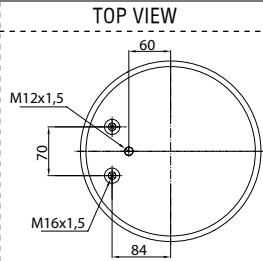

Order No.: 122232 / 34884-02 P

Service Assembly

BOTTOM VIEW

CROSS REFERENCE		OEM REFERENCE	
CONTITECH	4884 N1 P02	M.A.N.	81.43601-0171

Order No.: 122092 / 34884-07 P

Service Assembly