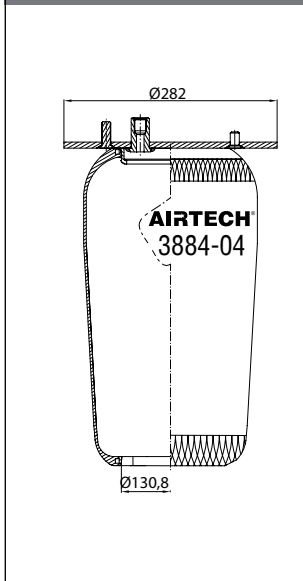

Order No.: 121152 / 3884-04 P

Service Assembly

CROSS REFERENCE		OEM REFERENCE	
CONTITECH	884 NP04	RENAULT	5.010.294.385.B