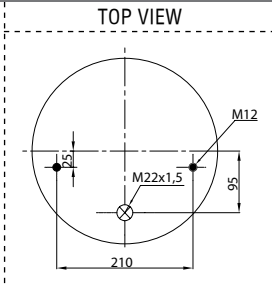

Order No.: 120642 / 3813-01 P

Service Assembly

BOTTOM VIEW

CROSS REFERENCE		OEM REFERENCE	
FIRESTONE	1T19L-11