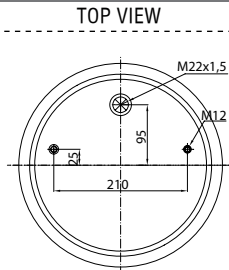

Order No.: 136372 / 3912-03 C

Complete

CROSS REFERENCE		OEM REFERENCE	
CONTITECH	912 N P03	S.A.F	2926VP03

Order No.: 133012 / 391303-02 C

Complete