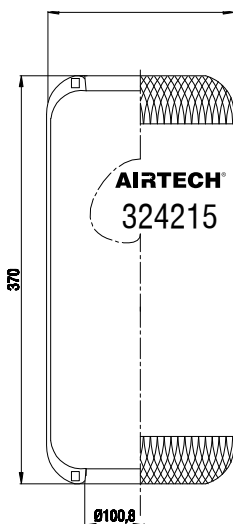

Order No.: 110672 / 324215

Roll

CROSS REFERENCE

OEM REFERENCE

CROSS REFERENCE		OEM REFERENCE	
		CF GOMMA	1S225-24