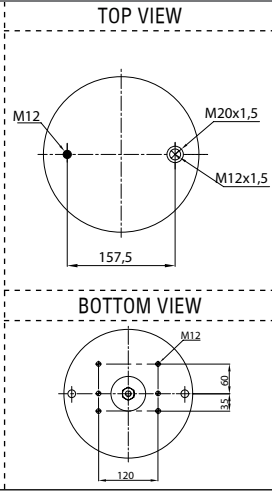

Order No.: 130422 / 34159 C

Complete

CROSS REFERENCE		OEM REFERENCE	
CONTITECH	4159 N P05	VIBERTI	128 147 109
FIRESTONE	1T15M-9	WABCO	951 811 003 0
FIRESTONE 2	W01 M58 0736		

Service Assembly Order No: 120442 / 34159 P

Threaded hole
Air inlet
Bolt/stud
Combo stud