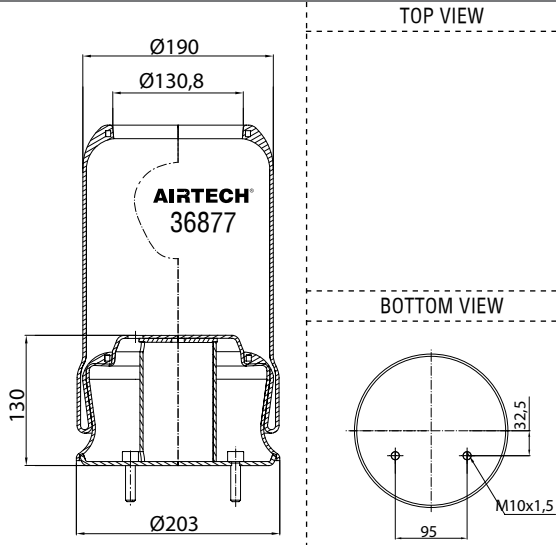

Order No.: 130892 / 36877 T

Without Plate

CROSS REFERENCE

OEM REFERENCE

VOLVO 20 535 877

Order No.: 123132 / 36951 P