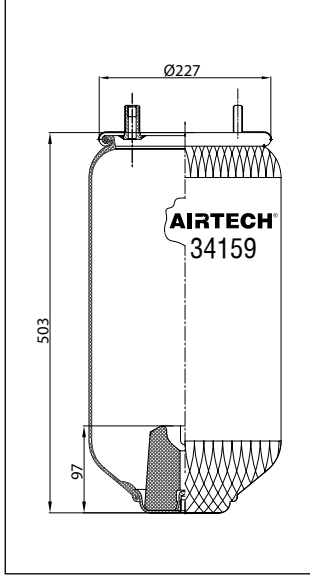

Order No.: 120442 / 34159 P

Service Assembly

CROSS REFERENCE		OEM REFERENCE	
CONTITECH	4159 N P05	VIBERTI	128 147 109
FIRESTONE	1T15M-9	WABCO	951 811 003 0
FIRESTONE 2	W01 M58 0736		

- Threaded hole
- Air inlet
- Bolt/stud
- Combo stud