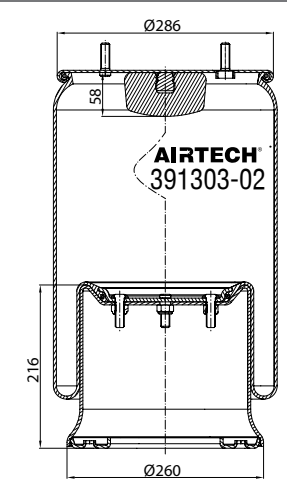

CROSS REFERENCE		OEM REFERENCE	
		VIBRACOUSTIC	V1D28H-13

Order No.: 131562 / 391304 C

Complete