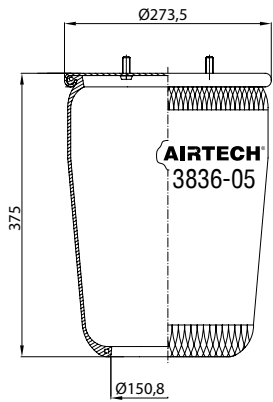

Order No.: 120702 / 3836-05 P

Service Assembly

CROSS REFERENCE		OEM REFERENCE	
CONTITECH	836 N P05	DAF	1 153 933

Order No.: 122332 / 3836-09 P

Service Assembly