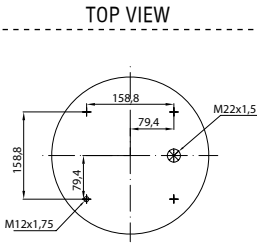

CROSS REFERENCE		OEM REFERENCE	

Order No.: 135912 / 34912-10 C

Complete