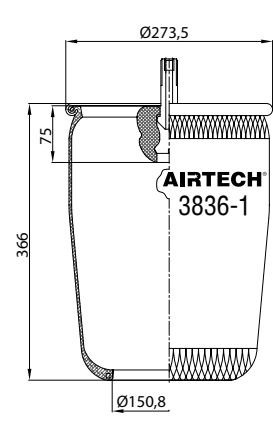

CROSS REFERENCE		OEM REFERENCE	

- Threaded hole
- Air inlet
- Bolt/stud
- Combo stud