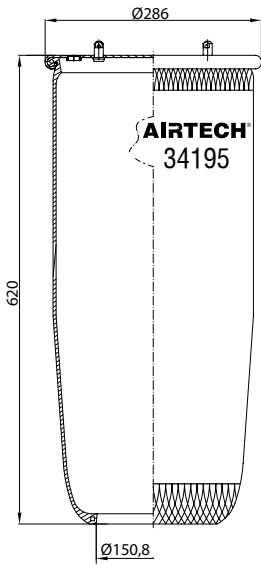

- Threaded hole
- Air inlet
- Bolt/stud
- Combo stud

Order No.: 120272 / 34195 P
Service Assembly

BOTTOM VIEW

CROSS REFERENCE
OEM REFERENCE

SCANIA 1510195

Order No.: 121102 / 34390-01 P
Service Assembly

BOTTOM VIEW