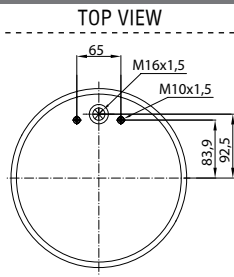

BOTTOM VIEW

CROSS REFERENCE
CONTITECH 54771 M

OEM REFERENCE
VOLVO 20 554 771

Service Assembly Order No: 120512 / 36771 P

- Threaded hole
- Air inlet
- Bolt/stud
- Combo stud