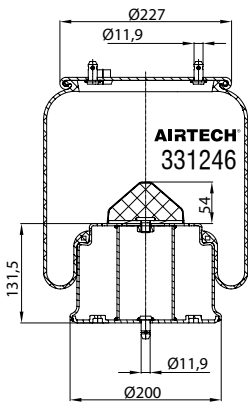

Order No.: 136762 / 331243 C

Complete

TOP VIEW

BOTTOM VIEW

CROSS REFERENCE

OEM REFERENCE

SCANIA 1726243

Order No.: 136772 / 331246 C

Complete

TOP VIEW

BOTTOM VIEW

CROSS REFERENCE

OEM REFERENCE

SCANIA 1726246

Order No.: 136782 / 331247 C

Complete

TOP VIEW

BOTTOM VIEW

CROSS REFERENCE

OEM REFERENCE

SCANIA 1726247

- Threaded hole
- Air inlet
- Bolt/stud
- Combo stud