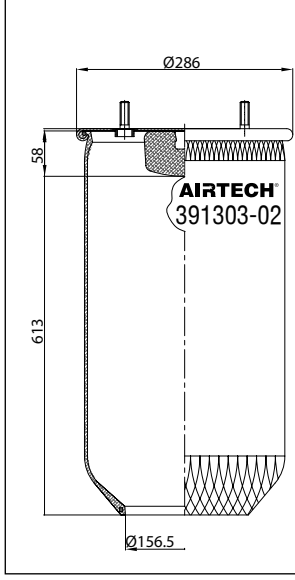

Order No.: 121312 / 391303-02 P

Service Assembly

CROSS REFERENCE		OEM REFERENCE	
		VIBRACOUSTIC	V1D28H-13

- Threaded hole
- Air inlet
- Bolt/stud
- Combo stud