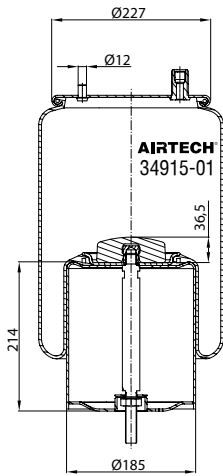

Order No.: 135182 / 34915-01 C

Complete