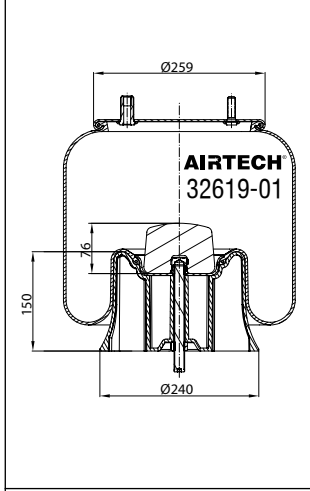

Order No.: 137442 / 32619-01 CPP

Complete Plastic Piston

CROSS REFERENCE		OEM REFERENCE	
		S.A.F	3.228.1043.00

Service Assembly Order No: 120772 / 32619-01 P