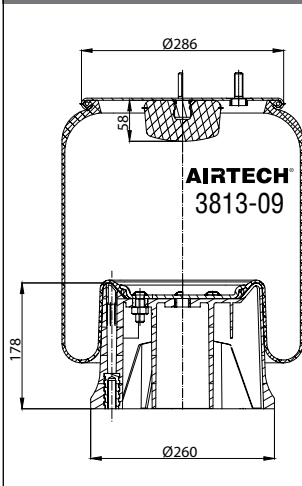

Order No.: 135782 / 3813-08 CPP

Complete Plastic Piston

CROSS REFERENCE		OEM REFERENCE
FIRESTONE	1T19L-11	
FIRESTONE 2	W01 M58 7502	
(Plastic)		
PHOENIX	1D 28 B-4	
DUNLOP FR	D13B29	
GOODYEAR	1R14-709