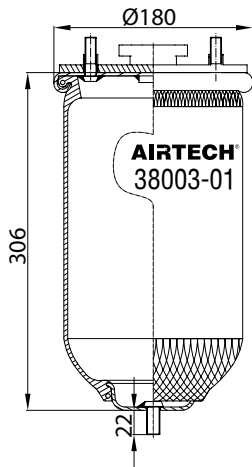

Order No.: 121272 / 38003-01 P

Service Assembly

CROSS REFERENCE

OEM REFERENCE

TOYOTA Coaster Short Type

Order No.: 122282 / 38050 P