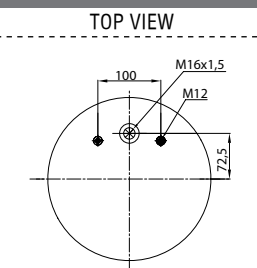

CROSS REFERENCE		OEM REFERENCE	
CONTITECH	4922 N		

Threaded hole
Air inlet
Bolt/stud
Combo stud