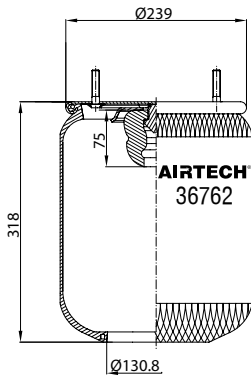

Order No.: 120192 / 36762 P

Service Assembly