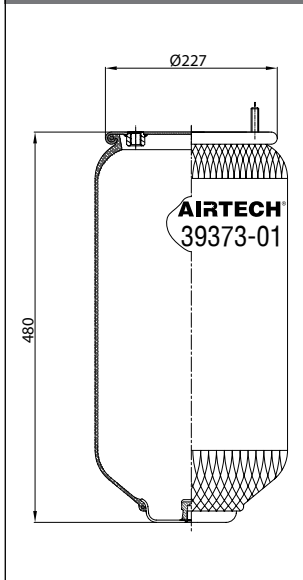

Order No.: 122952 / 39373-01 P

Service Assembly

CROSS REFERENCE		OEM REFERENCE
FIRESTONE 2	W01 095 0356	
GOODYEAR	556 0 2 8727