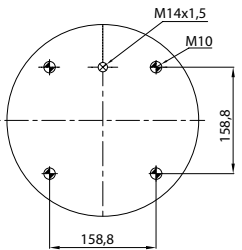

TOP VIEW

BOTTOM VIEW