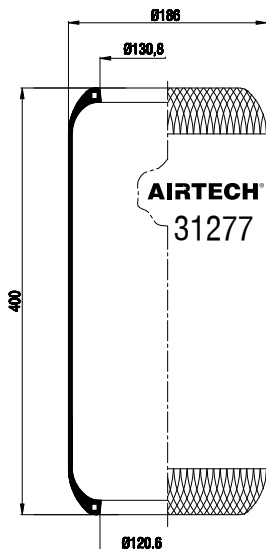

Order No.: 111302 / 31277

Roll

CROSS REFERENCE		OEM REFERENCE	
FIRESTONE	1R4U 395 260	VOLVO	3 111 277
FIRESTONE 2	W01 095 0453		
DUNLOP UK	A310950013