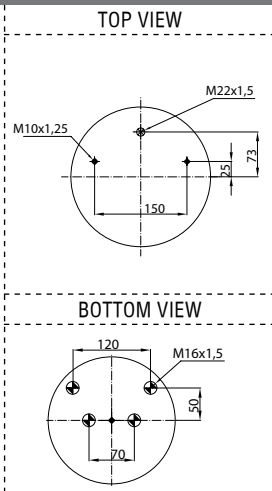

Order No.: 133662 / 382430 C

Complete

CROSS REFERENCE		OEM REFERENCE	
GART	D 278 / E	BATTAGLINO	0.41.04.001.0