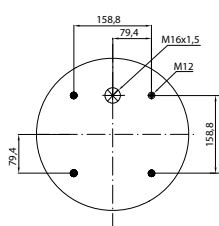

Service Assembly

TOP VIEW

BOTTOM VIEW

CROSS REFERENCE

PHOENIX	1 DK 32 E-4
CF GOMMA	1TC 360-50

OEM REFERENCE

KASSBOHRER	4.731.043.000
	4.731.043.100.13

Order No.: 121372 / 31889 P