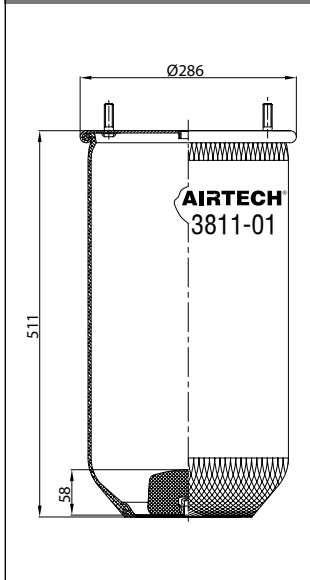

Order No.: 120062 / 3811-01 P

Service Assembly

CROSS REFERENCE		OEM REFERENCE
FIRESTONE	1T19L-11