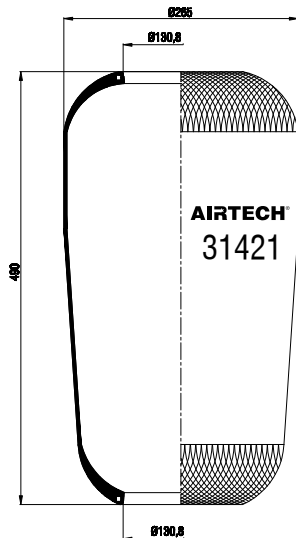

Order No.: 110842 / 31421

Roll

CROSS REFERENCE		OEM REFERENCE	
CONTITECH	1421 N	VOLVO	1075290
FIRESTONE	1R2A 490 305		1593842
FIRESTONE 2	W01 095 0472		1622122
			1622115
		WABCO	896 130 193 4