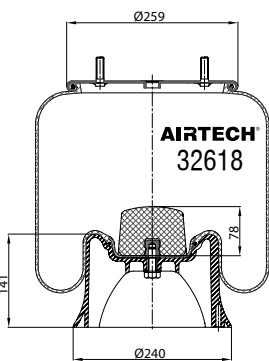

CROSS REFERENCE

OEM REFERENCE

CONTITECH	4022 N P03	S.A.F	3.229.0029.00
FIRESTONE	1T17BS-6		3.229.2129.00
FIRESTONE 2	W01 M58 6367		3.229.2229.00
PHOENIX	1 DK 22 E-9		3.229.2429.00
TAURUS	KR 725-28	SAF Type	2618 V
DUNLOP FR	D12B14		
GOODYEAR	1R11-714		

Service Assembly Order No: 121742 / 32618 P

- Threaded hole
- Air inlet
- Bolt/stud
- Combo stud