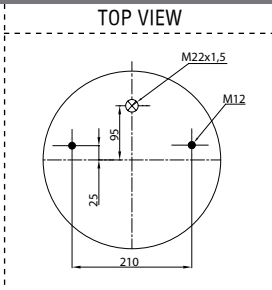

Order No.: 120542 / 3942 P

Service Assembly

CROSS REFERENCE		OEM REFERENCE	
CONTITECH	942 MB	BPW	05.429.40.05.0
FIRESTONE	1T66F-13.5	BPW Type	BPW 36-1
FIRESTONE 2	W01 M58 8611	M.A.N.	81.440.500.142
PHOENIX	1 DK 32L	WABCO	951 814 700 0
TAURUS	UR 837-01T		
GOODYEAR	1R14-700