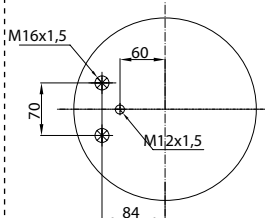

TOP VIEW

BOTTOM VIEW