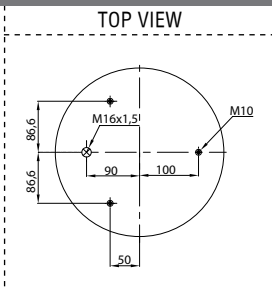

Order No.: 120102 / 3811-03 P

Service Assembly

CROSS REFERENCE		OEM REFERENCE
CONTITECH	811 M16	DAF 0 067 452
FIRESTONE	1T19L-11	

- Threaded hole
- Air inlet
- Bolt/stud
- Combo stud