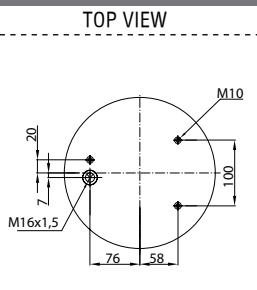

Order No.: 122612 / 3887 P

Service Assembly

CROSS REFERENCE		OEM REFERENCE	
CONTITECH	887 M	DAF	0 513 983
FIRESTONE	1T15LNR-3		
FIRESTONE 2	W01 M58 0780		
GOODYEAR	1R11-796		

Threaded hole
Air inlet
Bolt/stud
Combo stud