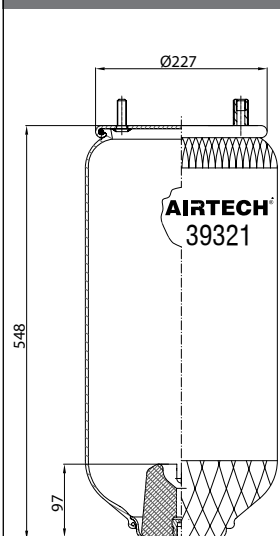

Order No.: 122462 / 39321 P

Service Assembly

TOP VIEW

CROSS REFERENCE		OEM REFERENCE	
CONTITECH	9 10-21 A 361	DAYTON	352-9321
	9 10-21 P 361	GRANNING	7640
FIRESTONE	1T15M-11	HENDRICKSON	NS501304
FIRESTONE 2	W01 358 9321	NEWAY	570 093 21
GOODYEAR	1 R12-335	REYCO GRANNING	7640
		VOLVO	85 101 160
		WATSON & CHALIN	AS-0036

Order No.: 123082 / 39371 P