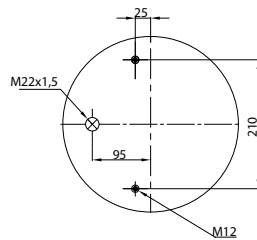

BOTTOM VIEW

Order No.: 120312 / 32922 P

Service Assembly