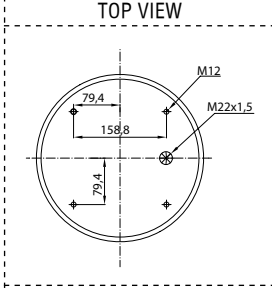

Order No.: 121312 / 391303-02 P

Service Assembly

CROSS REFERENCE		OEM REFERENCE	
		VIBRACOUSTIC	V1D28H-13

- Threaded hole
- Air inlet
- Bolt/stud
- Combo stud