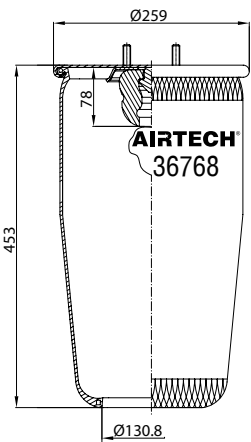

Order No.: 120192 / 36762 P

Service Assembly

CROSS REFERENCE		OEM REFERENCE	
CONTITECH	54762 M	DAIMLER CHRYSLER	20 554 762
			20 245 144

Order No.: 121552 / 36768 P

Service Assembly

CROSS REFERENCE		OEM REFERENCE	
CONTITECH	54768 M	VOLVO	20 554 768

Order No.: 120512 / 36771 P

Service Assembly

CROSS REFERENCE		OEM REFERENCE	
CONTITECH	54771 M	VOLVO	20 554 771

- ⊕ Threaded hole
- Air inlet
- ⊗ Bolt/stud
- ⊗ Combo stud