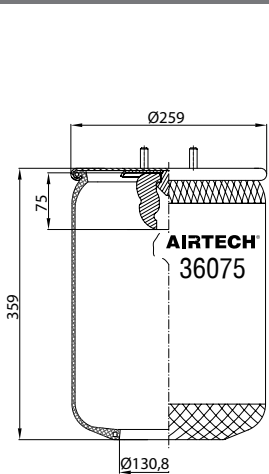

TOP VIEW

BOTTOM VIEW

CROSS REFERENCE

OEM REFERENCE

CF GOMMA 1TC 360-55 KASSBOHRER 4.731.044.100

- Threaded hole
- Air inlet
- Bolt/stud
- Combo stud

Order No.: 122882 / 36075 P
Service Assembly

TOP VIEW