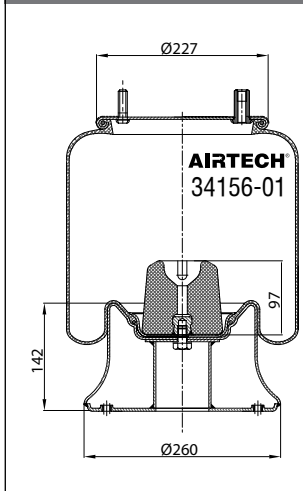

Threaded hole

Air inlet

Bolt/stud

Combo stud

Order No.: 130402 / 34156-01 C
Complete

TOP VIEW

BOTTOM VIEW

CROSS REFERENCE