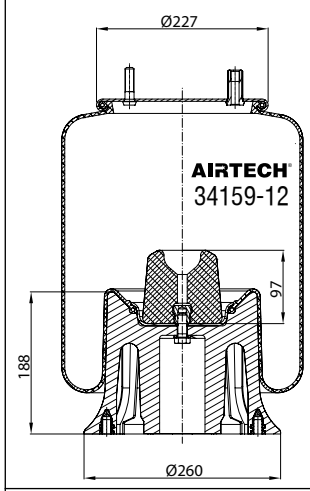

Order No.: 135302 / 34159-12 CPP

Complete Plastic Piston

CROSS REFERENCE		OEM REFERENCE	
CONTITECH	9 10-19 P 321	DAYTON	352-9130
FIRESTONE	1T15M-9	FRUEHAUF	UCD-9393-1
FIRESTONE 2	W01 358 9394		UCD-9393-2
GOODYEAR	1R12-281		UCD-9393-3
			UCD-9393-4
		HENDRICKSON	S103522
			13161
		TRIANGLE	8321

Complete Aluminium Piston Order No: 135492 / 34159-12 C ALU
Service Assembly Order No: 120782 34159-12 P