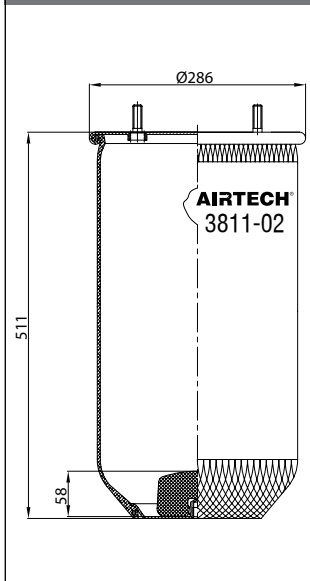

Order No.: 120082 / 3811-02 P

Service Assembly

CROSS REFERENCE		OEM REFERENCE
FIRESTONE	1T19L-11	BATTAGLINO 22111400
FIRESTONE 2	W01 M58 7370	R.O.R / MERITOR 21122239
	W01 M58 6339	21215633
DUNLOP FR	D14B51	
GOODYEAR	1R14-721