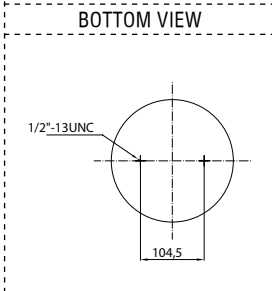

Order No.: 122482 / 39422 P

Service Assembly

CROSS REFERENCE		OEM REFERENCE	
FIRESTONE	1T15L-1.5		
FIRESTONE 2	W01 358 9422