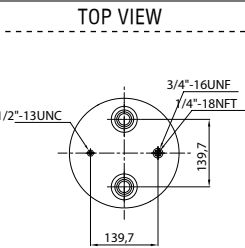

Order No.: 122382 / 39213 P

Service Assembly

BOTTOM VIEW