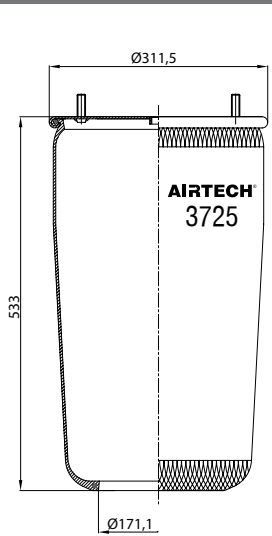

Order No.: 120002 / 3725 P

Service Assembly

CROSS REFERENCE		OEM REFERENCE	
CONTITECH	725 N P01	GIGANT	246149
FIRESTONE	1T66F-10.8		3653
FIRESTONE 2	W01 M58 8969	WABCO	951 814 704 0
PHOENIX	1 DF 32		
TAURUS	UR 836- 11		
DUNLOP FR	D14U38		
GOODYEAR	1R14-704		
CF GOMMA	1TCS 360-45		
CF GOMMA 2	202964