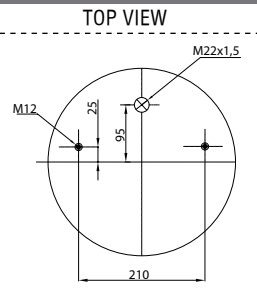

Order No.: 120222 / 3881 P

Service Assembly

CROSS REFERENCE		OEM REFERENCE	
CONTITECH	881 MB	BPW	05.429.40.01.0
FIRESTONE	1T66F-10.8	BPW Type	BPW 36
FIRESTONE 2	W01 M58 8978	WABCO	951 814 708 0
PHOENIX	1 DK 32		
TAURUS	KR 836-01T		
DUNLOP FR	D14U36		
GOODYEAR	1R14-708		
CF GOMMA	1TC 360-45		
CF GOMMA 2	204530