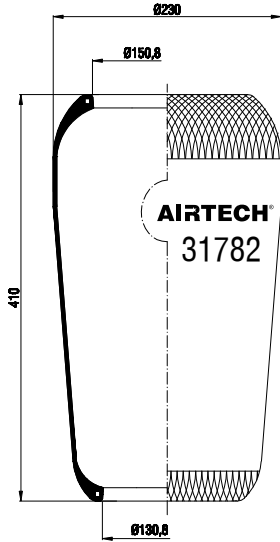

Order No.: 111172 / 31782

Roll

CROSS REFERENCE		OEM REFERENCE	
CONTITECH	1782 N1	IRIS	5.001.857.612