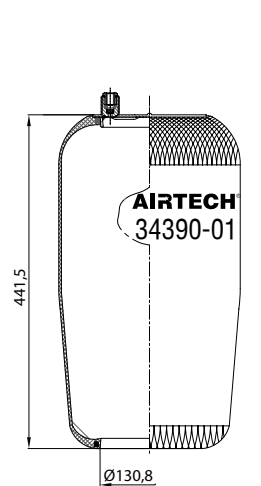

- Threaded hole
- Air inlet
- Bolt/stud
- Combo stud

Order No.: 120272 / 34195 P
Service Assembly

BOTTOM VIEW

CROSS REFERENCE
OEM REFERENCE

SCANIA 1510195

Order No.: 121102 / 34390-01 P
Service Assembly

BOTTOM VIEW