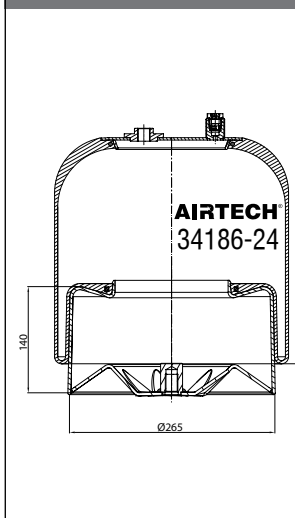

- Threaded hole
- Air inlet
- Bolt/stud
- Combo stud

Order No.: 135132 / 34186-24 C

Complete

TOP VIEW

BOTTOM VIEW

CROSS REFERENCE

MERCEDES A942 320 71 21

OEM REFERENCE