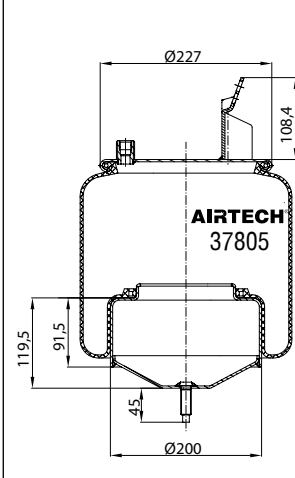

CROSS REFERENCE		OEM REFERENCE	
CONTITECH	7802 M	VOLVO	20 427 802

Order No.: 132392 / 37947 C

Complete