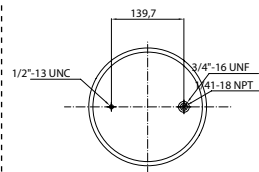

Order No.: 135022 / 39321 CPP

Complete Plastic Piston

TOP VIEW

Service Assembly Order No: 122462 / 39321 P

CROSS REFERENCE

OEM REFERENCE

CONTITECH	9 10-21 A 361	DAYTON	352-9321
	9 10-21 P 361	GRANNING	7640
FIRESTONE	1T15M-11	HENDRICKSON	NS501304
FIRESTONE 2	W01 358 9321	NEWAY	570 093 21
GOODYEAR	1 R12-335	REYCO GRANNING	7640
		VOLVO	85 101 160
		WATSON & CHALIN	AS-0036

Order No.: 131092 / 39362 CPP

Complete Plastic Piston

TOP VIEW

CROSS REFERENCE

OEM REFERENCE

FIRESTONE	1T15M-6	NEWAY	905 571 13
FIRESTONE 2	W01 358 9362	WATSON & CHALIN	AS 0049
GOODYEAR	1R12-441		AS 0057

Order No.: 132032 / 39366 CPP

Complete Plastic Piston

TOP VIEW

CROSS REFERENCE

OEM REFERENCE

CONTITECH	9 10-12 A 488	NEWAY	90557160
FIRESTONE	1T15M-2		90557210
FIRESTONE 2	W01 358 9366		90557225
GOODYEAR	1R12-487	TRIANGLE	8488
		WATSON & CHALIN	AS-0054