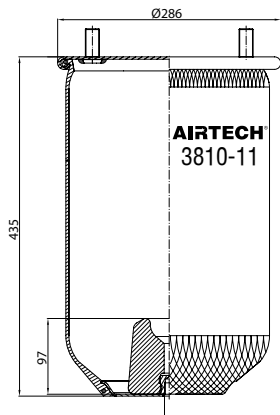

Order No.: 121012 / 3810-11 P

Service Assembly