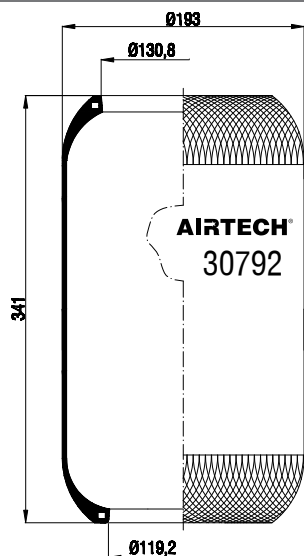

Order No.: 111552 / 30789**Roll**

CROSS REFERENCE		OEM REFERENCE	
GOODYEAR	9081	VOLVO	20 540 789

Order No.: 111532 / 30792
Roll

CROSS REFERENCE		OEM REFERENCE	
GOODYEAR	9082	VOLVO	20 540 792
			21 34 70 75