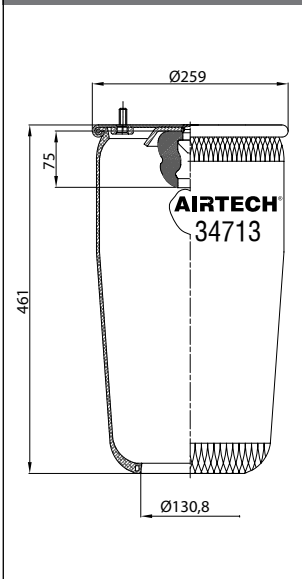

Service Assembly

CROSS REFERENCE		OEM REFERENCE	
CONTITECH	4713 N	VOLVO	1 076 595
DUNLOP FR	D12U24		
GOODYEAR	1R12-763		
CF GOMMA	1TS 300-28		
CF GOMMA 2	206778		

Order No.: 121982 / 34718 P