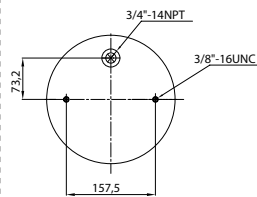

TOP VIEW

BOTTOM VIEW