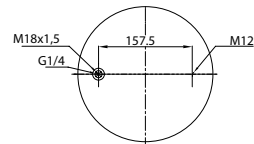

BOTTOM VIEW