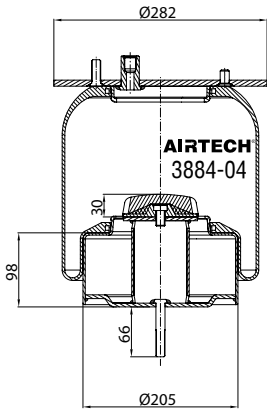

Threaded hole

Air inlet

Bolt/stud

Combo stud

Order No.: 133932 / 3884-04 C

Complete

CROSS REFERENCE		OEM REFERENCE	
CONTITECH	884 NP04	RENAULT	5.010.294.385.B

Service Assembly Order No: 121152 / 3884-04 P