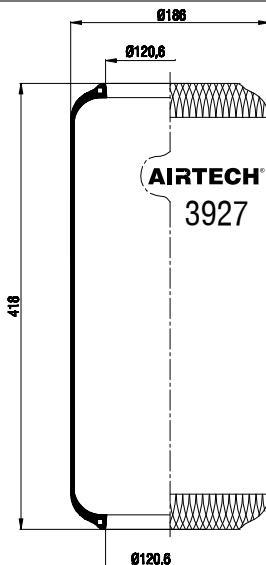

Order No.: 110262 / 3927

Roll

CROSS REFERENCE		OEM REFERENCE	
CONTITECH	927 N	DENNIS	611 896/ 12
FIRESTONE	1R1J 415 285	LEYLAND	AAU2542
FIRESTONE 2	W01 095 0244	VOLVO	3 116 354
PHOENIX	2 E 18 B		
TAURUS	B 179		
DUNLOP UK	PNP300080100		
GOODYEAR	8037		
	556 0 3 8037