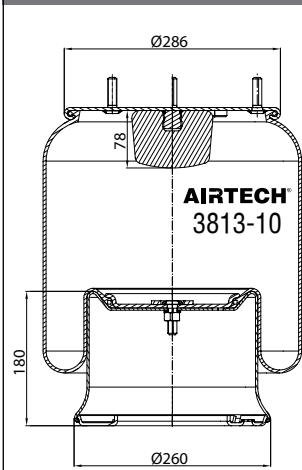

Order No.: 136422 / 3813-10 C

Complete

CROSS REFERENCE		OEM REFERENCE
FIRESTONE 2	W0A 095 0320	
GOODYEAR	8550	

Complete Plastic Piston Order No: 136172/ 3813-10 CPP
Service Assembly Order No: 122782 / 3813-10 P