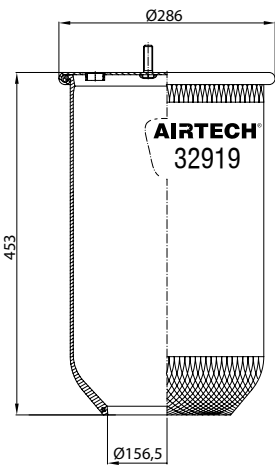

TOP VIEW

CROSS REFERENCE

OEM REFERENCE

CF GOMMA 1SC 250-28

BOTTOM VIEW

Order No.: 120932 / 32919 P

Service Assembly

TOP VIEW

CROSS REFERENCE

OEM REFERENCE

S.A.F 3.229.0042.00