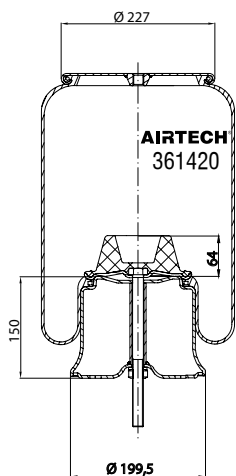

CROSS REFERENCE

GART D 276 / R

OEM REFERENCE

AUSTERAS/VERAS 99381009

Order No.: 133602 / 361421 C

Complete