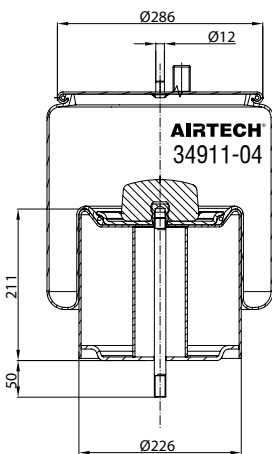

CROSS REFERENCE

OEM REFERENCE

CONTITECH	4911 N P04	RENAULT V.I	5.010.557.356