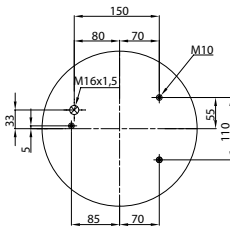

TOP VIEW

BOTTOM VIEW

CROSS REFERENCE		OEM REFERENCE	
CONTITECH	836 M K11	DAF	1 266 381 - 1 697 679

Order No.: 123042 / 38608 P

Service Assembly