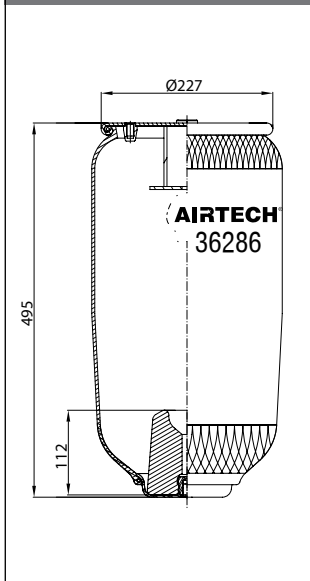

Order No.: 123032 / 36286 P

Service Assembly

CROSS REFERENCE		OEM REFERENCE
FIRESTONE	1T15MPW-9	SCHMITZ 751 020HP
FIRESTONE 2	W01 M58 6286	WEWELER US 06286F