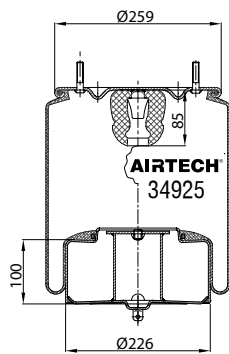

Order No.: 135422 / 34922 CPP

Complete Plastic Piston

CROSS REFERENCE

CONTITECH 4922 MB

OEM REFERENCE

RENAULT V.I 5.010.600.262

Service Assembly Order No: 122552 / 34922 P

Order No.: 132002 / 34925 C

Complete

CROSS REFERENCE

CONTITECH 6609 N P01

OEM REFERENCE

VOLVO
20 554 761
1 075 365
1 629 782
20 452 138

Service Assembly Order No: 120252 / 34925 P

Order No.: 131432 / 34929 C

Complete

CROSS REFERENCE

CONTITECH 4929 N P01 RT

OEM REFERENCE

NEWAY 90557009

Service Assembly Order No: 120492 / 34929 P