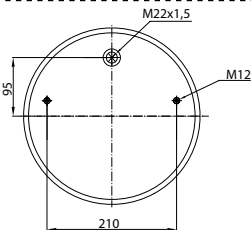

TOP VIEW

BOTTOM VIEW