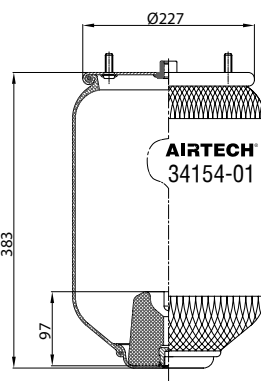

Order No.: 121142 / 34154-01 P

Service Assembly