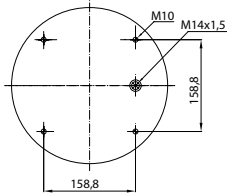

TOP VIEW

BOTTOM VIEW

CROSS REFERENCE

OEM REFERENCE

SCANIA 1865755

Order No.: 120172 / 35759 P

Service Assembly