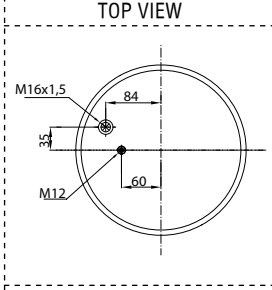

CROSS REFERENCE		OEM REFERENCE	
CONTITECH	4886 N P01	M.A.N.	81.43600.6046

Service Assembly Order No: 122942 / 34886 P

- Threaded hole
- Air inlet
- Bolt/stud
- Combo stud