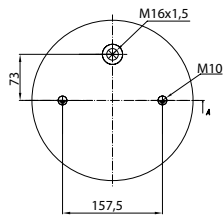

TOP VIEW

BOTTOM VIEW

CROSS REFERENCE

OEM REFERENCE

FIRESTONE	1T15LR-4		
FIRESTONE 2	095.0468		
GOODYEAR	556 0 2 8717