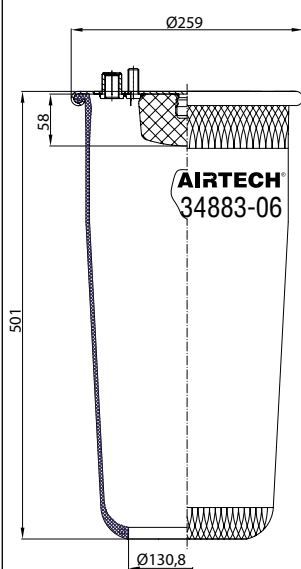

Order No.: 121732 / 34883-06 P

Service Assembly

CROSS REFERENCE

CONTITECH	4883N1P06

OEM REFERENCE

MAN	81.43600.6037