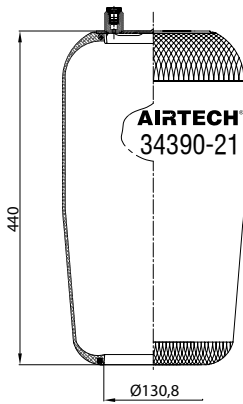

Threaded hole

Air inlet

Bolt/stud

Combo stud

Order No.: 122512 / 34390-21 P

Service Assembly

TOP VIEW

BOTTOM VIEW