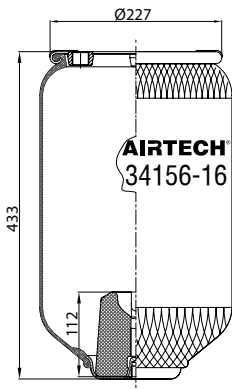

Order No.: 122892 / 34156-16 P

Service Assembly