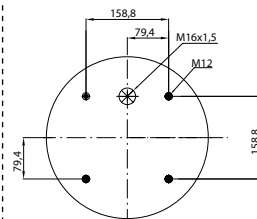

TOP VIEW

BOTTOM VIEW