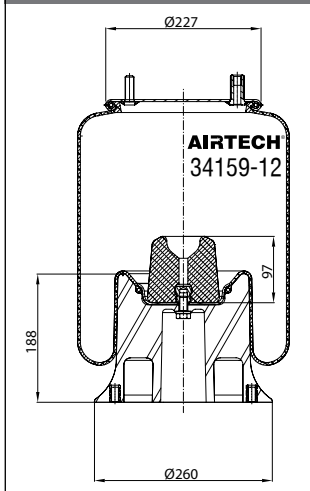

Order No.: 135492 / 34159-12 C ALU

Complete Aluminium Piston

CROSS REFERENCE		OEM REFERENCE	
CONTITECH	9 10-19 P 321	DAYTON	352-9130
FIRESTONE	1T15M-9	FRUEHAUF	UCD-9393-1
FIRESTONE 2	W01 358 9394		UCD-9393-2
GOODYEAR	1R12-281		UCD-9393-3
			UCD-9393-4
		HENDRICKSON	S103522
			13161
		TRIANGLE	8321