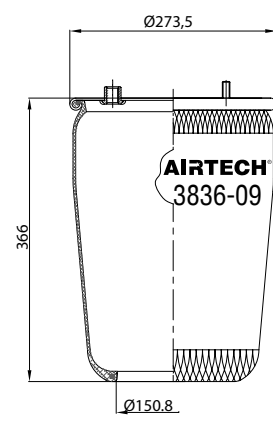

CROSS REFERENCE		OEM REFERENCE	
CONTITECH	836 N P09	DAF	1 622 849 / 1 697 683

Order No.: 120212 / 3836-1 P

Service Assembly