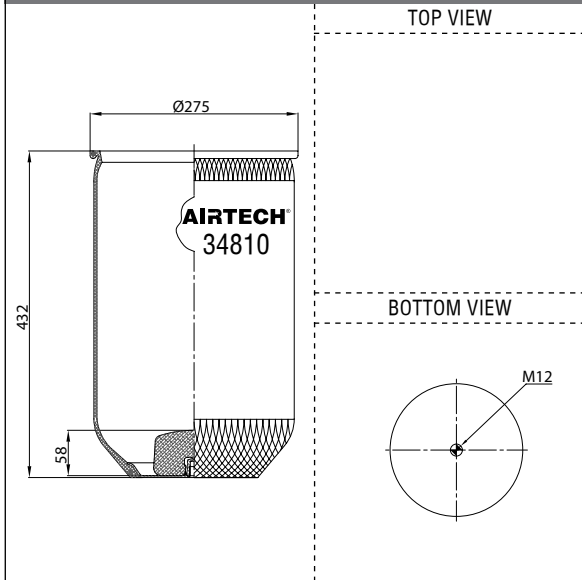

Order No.: 120622 / 34810 T

Without Plate

CROSS REFERENCE		OEM REFERENCE	
CONTITECH	810 NTB	M.A.N.	81.43601.0042
FIRESTONE	1T19L-7		81.43601.0047
FIRESTONE 2	W01 M58 0749		81.43601.6019
PHOENIX	1DK 28 A4		
TAURUS	UR 621-03		
DUNLOP UK	PNP311380000		
GOODYEAR	1R14-713		
CF GOMMA	1T 19E-1