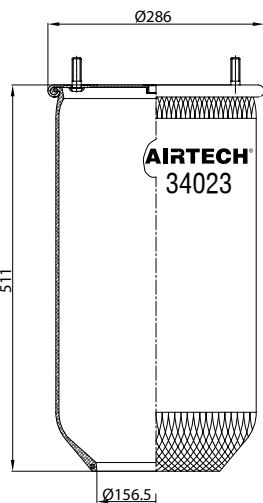

CROSS REFERENCE

OEM REFERENCE

CROSS REFERENCE		OEM REFERENCE	
CONTITECH	4023 N P03	S.A.F	3.229.0031.00
FIRESTONE	1T19F-11		3.229.2231.00
FIRESTONE 2	W01 M58 6348		3.229.2431.00
PHOENIX	1D 28 A-10		3.229.2131.00
TAURUS	KR 624-18	WABCO	951 814 729 0
DUNLOP FR	D13B26		
GOODYEAR	1R14-729		
CF GOMMA	1T 19E-2		
CF GOMMA 2	204676