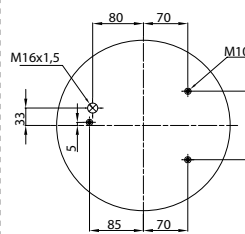

TOP VIEW

BOTTOM VIEW

CROSS REFERENCE

CONTITECH	836 MB
FIRESTONE	1T17AR-4.5
FIRESTONE 2	W01 M58 0775

OEM REFERENCE

DAF	0 513 985