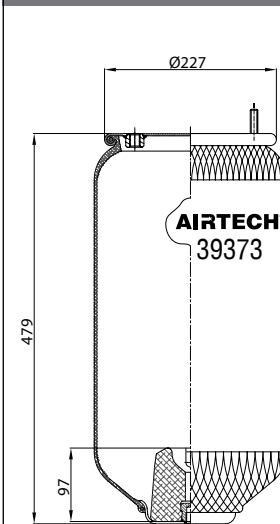

Service Assembly

CROSS REFERENCE		OEM REFERENCE	
CONTITECH	9 10-17.5 P 519	HAS	HAS 360
	9 10-17.5 P 440	HENDRICKSON	57122-2
FIRESTONE	1T15MT-8	TRIANGLE	8519
FIRESTONE 2	W01 358 9373		
GOODYEAR	1R12-403		

Threaded hole
Air inlet
Bolt/stud
Combo stud