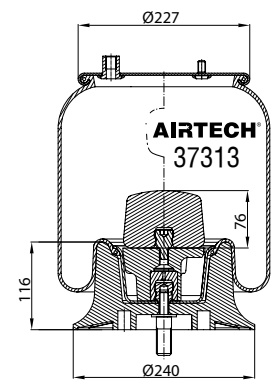

Order No.: 130002 / 3725 C

Complete

CROSS REFERENCE

CONTITECH	725 N P02
FIRESTONE	1T66F-10.8
FIRESTONE 2	W01 M58 8969
PHOENIX	1 DF 32
TAURUS	UR 836- 11
DUNLOP FR	D14U38
CF GOMMA	1 TCS 360-45
CF GOMMA 2	202964

OEM REFERENCE

GIGANT	166217
	246149
WABCO	951 814 747 0

Order No.: 130642 / 3725-01 C

Complete

CROSS REFERENCE

CONTITECH	725 N P03
FIRESTONE	1T66F-10.8
FIRESTONE 2	W01 M58 8610

OEM REFERENCE

GIGANT	166252
WABCO	951 814 756 0

Order No.: 130772 / 37313 CPP

Complete Plastic Piston

CROSS REFERENCE

FIRESTONE	1T 15 AAA-6
FIRESTONE 2	W01 M58 7313

OEM REFERENCE

IVECO	99458555
	99458557
NEWAY	MO 557 020/031
	MO 557 019/030

Service Assembly Order No: 120392 / 37313 P

Threaded hole

Air inlet

Bolt/stud

Combo stud