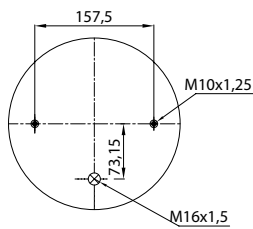

TOP VIEW

BOTTOM VIEW