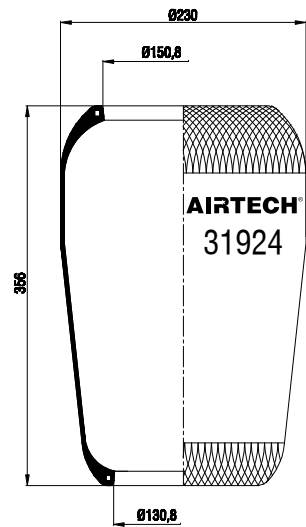

Order No.: 110902 / 31924

Roll

CROSS REFERENCE		OEM REFERENCE	
CONTITECH	1924 N1	IRIS	5.001.843.640
		RENAULT V.I	5.001.843.640
		VOLVO	1 075 366