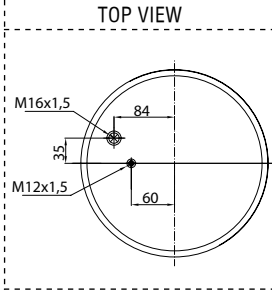

CROSS REFERENCE		OEM REFERENCE	
CONTITECH	4885 N1 P02	M.A.N.	81.43600.6044

Service Assembly Order No: 123022 / 34885 P

Order No.: 136582 / 34886 C

Complete