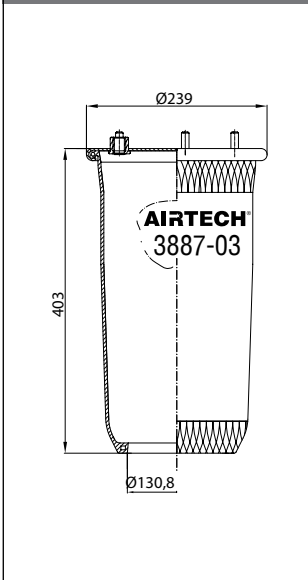

Threaded hole
 Air inlet
 Bolt/stud
 Combo stud

Order No.: 123202 / 3887-03 P

Service Assembly

CROSS REFERENCE		OEM REFERENCE	
CONTITECH	887 N P03	DAF	1 153 935

CROSS REFERENCE		OEM REFERENCE	
CONTITECH	887 N P03	DAF	1 153 935