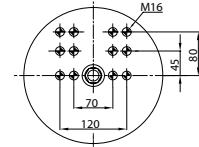

CROSS REFERENCE

FIRESTONE 1T66F-7.0
FIRESTONE 2 W01 M58 8602
GOODYEAR 1R14-724

OEM REFERENCE

BPW Type BPW 36 C
WABCO 951 814 724 0

Complete Plastic Piston Order No: 133342 / 34881-01 CPP