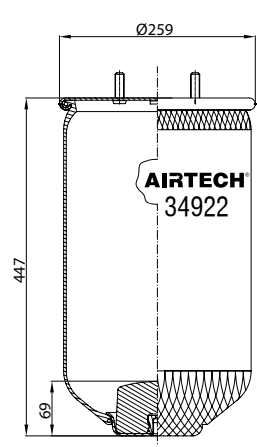

CROSS REFERENCE		OEM REFERENCE	
CONTITECH	4922 N		

Threaded hole
Air inlet
Bolt/stud
Combo stud