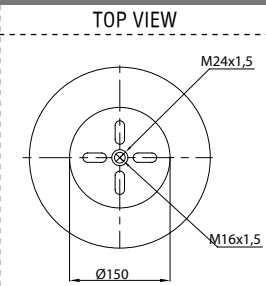

Order No.: 121202 / 34838 P

Service Assembly

BOTTOM VIEW

CROSS REFERENCE		OEM REFERENCE	
CONTITECH	4838 N	DAIMLER CHRYSLER	A 946 328 00 01