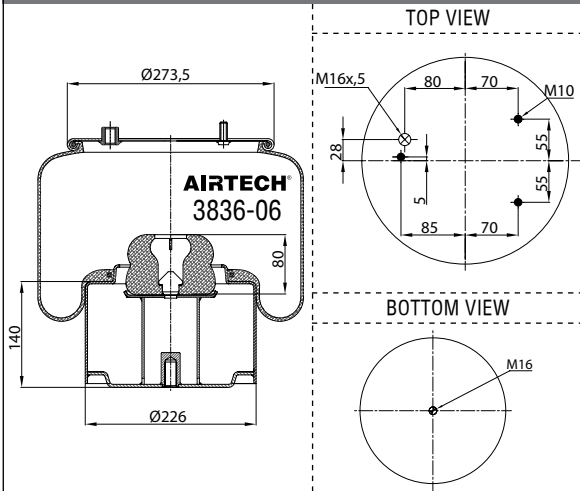

Order No.: 131942 / 3836-06 C

Complete

CROSS REFERENCE		OEM REFERENCE	
CONTITECH	836 MB C6	DAF	0 526 651
FIRESTONE	1T17AR-4.5		
FIRESTONE 2	W01 M58 8701		
PHOENIX	1 DF 25-15		

Order No.: 135562 / 3836-08 C

Complete