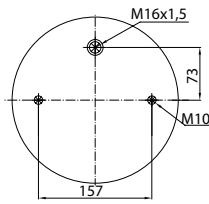

TOP VIEW

BOTTOM VIEW