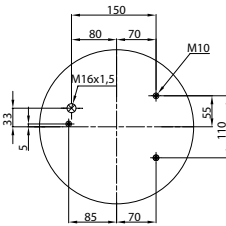

TOP VIEW

BOTTOM VIEW

CROSS REFERENCE

CONTITECH	836 M
FIRESTONE	1T17AR-4.5
FIRESTONE 2	W01 M58 0776
PHOENIX	1 DF 25-1 NP
TAURUS	UR 721-01T
DUNLOP FR	D13U32
GOODYEAR	1R12-700

OEM REFERENCE

DAF	0 067 504