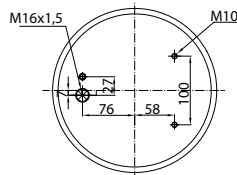

BOTTOM VIEW

CROSS REFERENCE

CONTITECH	1889 N

OEM REFERENCE

Order No.: 120982 / 32303 P

Service Assembly