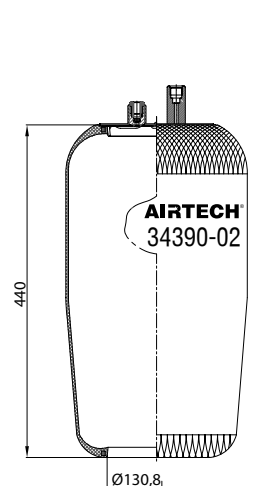

Order No.: 120722 / 34390-02 P

Service Assembly

BOTTOM VIEW

CROSS REFERENCE

OEM REFERENCE

CROSS REFERENCE	OEM REFERENCE
CONTITECH 4390 N2	DAIMLER CHRYSLER A 942 328 01 01
DUNLOP FR D12U26	WABCO 896 130 191 4
GOODYEAR 9508	
CF GOMMA 1VSC 285-30	

Threaded hole

Air inlet

Bolt/stud

Combo stud