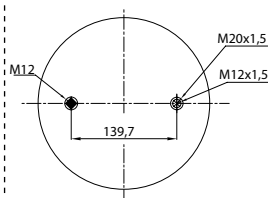

TOP VIEW

BOTTOM VIEW