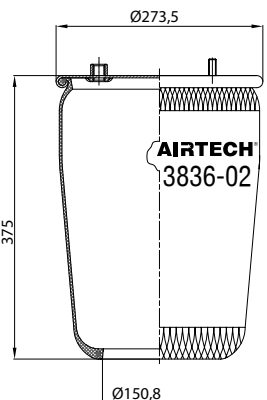

Order No.: 120182 / 3836-02 P

Service Assembly