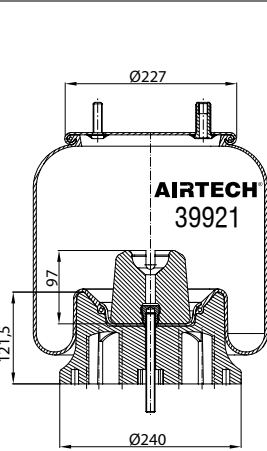

Complete Plastic Piston Order No: 136942 / 39293 CPP
 Service Assembly Order No: 122442 / 39293 P

Order No.: 132502 / 39921 CPP

Complete Plastic Piston

TOP VIEW

BOTTOM VIEW

CROSS REFERENCE

CONTITECH	9 10-17.5 P 443
FIRESTONE	1 T15-7.5
FIRESTONE 2	W01 358 9921
GOODYEAR	1R12-502