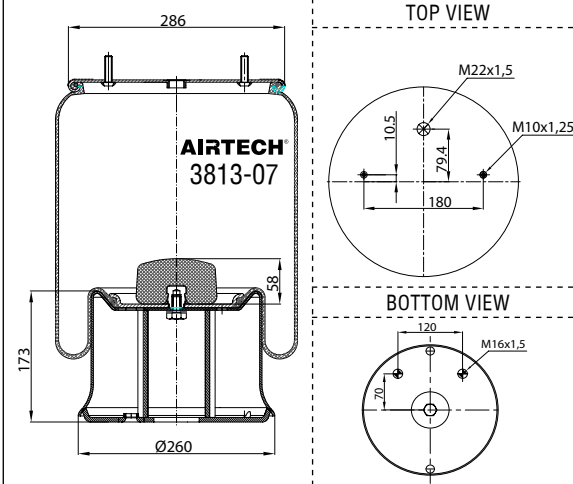

Order No.: 132822 / 3813-07 C

Complete

CROSS REFERENCE		OEM REFERENCE	
FIRESTONE	1T19L-11	BERTOLETTI	91619011
FIRESTONE 2	W01 M58 6361	BATTAGLINO	2211401
PHOENIX	1DK 28 B-7	CARDI	58050700
GOODYEAR	1R14-706	VIBERTI	128147102
CF GOMMA	1T 19E-2	ZORZI	1006553
CF GOMMA 2	93762