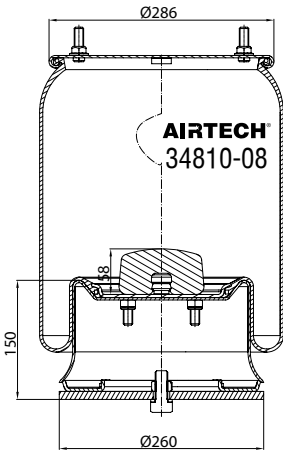

Order No.: 134612 / 34810-08 C

Complete

CROSS REFERENCE

CONTITECH 4810 N P08

OEM REFERENCE

S.A.F 3.228.1027.00
SAF Type 2918 VP04 Intra