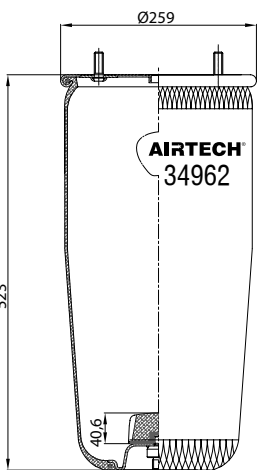

Order No.: 121072 / 34962 P

Service Assembly