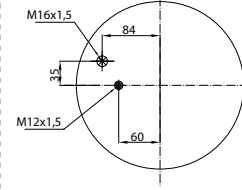

TOP VIEW

BOTTOM VIEW

CROSS REFERENCE

CONTITECH	4883N1P06

OEM REFERENCE

MAN	81.43600.6037