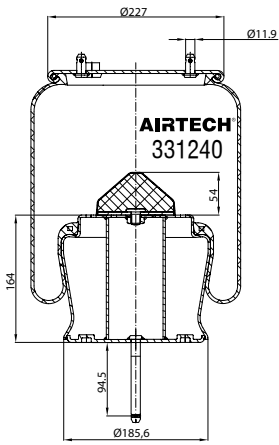

Order No.: 136732 / 331240 C

Complete

TOP VIEW

BOTTOM VIEW

CROSS REFERENCE

OEM REFERENCE

SCANIA 1726240

Order No.: 136742 / 331241 C

Complete