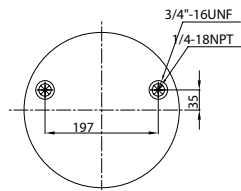

TOP VIEW

BOTTOM VIEW

CROSS REFERENCE

OEM REFERENCE

FIRESTONE 1T19J-6
FIRESTONE 2 W01 358 8050

Order No.: 120602 / 3808 T

Without Plate