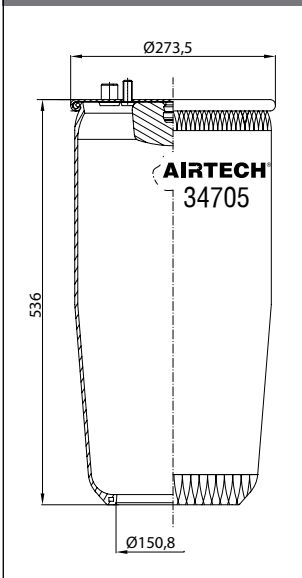

Order No.: 123102 / 34705 P

Service Assembly

CROSS REFERENCE		OEM REFERENCE	
CONTITECH	4705 N1 P01	M.A.N.	81.43601.0155
			81.436.016.068

Order No.: 121222 / 34713 P