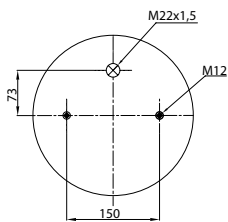

TOP VIEW

BOTTOM VIEW

CROSS REFERENCE

CONTITECH	4961 N P02
GOODYEAR	1R11-800

OEM REFERENCE

BPW	05.429.42.04.0
BPW Type	BPW 30 K