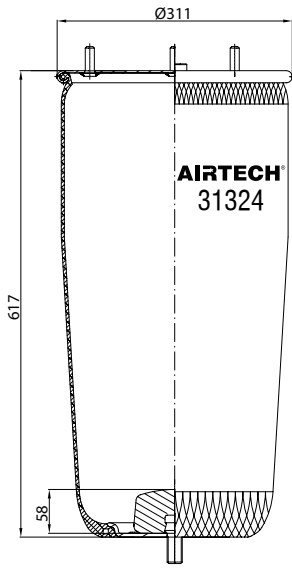

Service Assembly

TOP VIEW

BOTTOM VIEW

CROSS REFERENCE

PHOENIX	1 DK 32 E-4
CF GOMMA	1TC 360-50

OEM REFERENCE

KASSBOHRER	4.731.043.000
	4.731.043.100.13

Order No.: 121372 / 31889 P