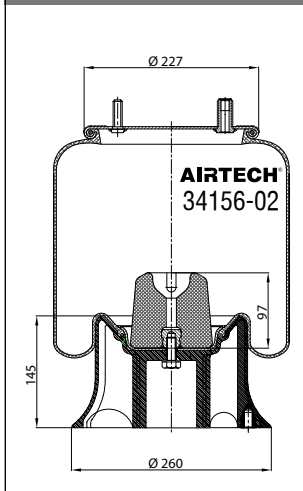

Order No.: 131902 / 34156-02 CPP

Complete Plastic Piston