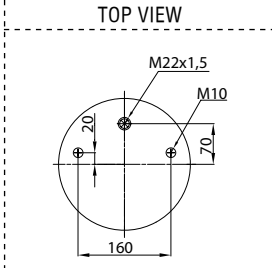

BOTTOM VIEW