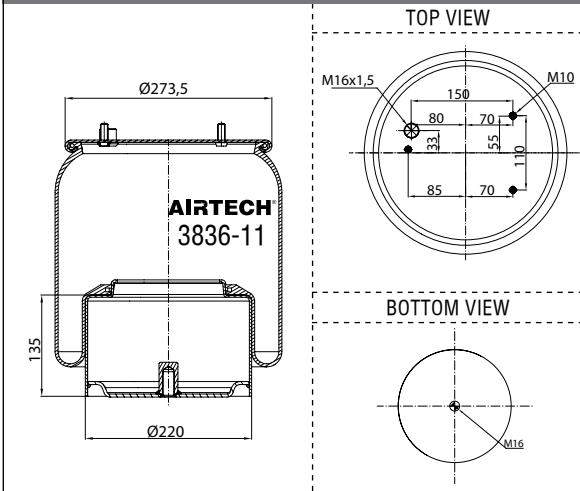

CROSS REFERENCE		OEM REFERENCE	
CONTITECH	836 M C11	DAF	1 266 381
			1 697 679

Service Assembly Order No: 122372 / 3836-11 P

- Threaded hole
- Air inlet
- Bolt/stud
- Combo stud