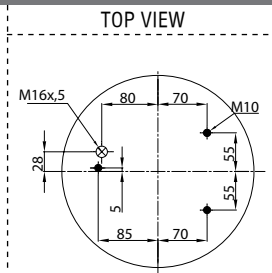

Order No.: 131922 / 3836-04 C

Complete

CROSS REFERENCE		OEM REFERENCE	
CONTITECH	836 MB C4	DAF	0 377 498
FIRESTONE	1T17AR-4.5		
FIRESTONE 2	W01 M58 8705		
PHOENIX	1 DF 25-14