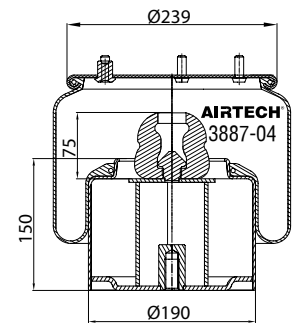

CROSS REFERENCE		OEM REFERENCE	
CONTITECH	887 NP 04	DAF	1 154 761

Service Assembly Order No: 123222 / 3887-04 P

Order No.: 133972 / 3887-33 C

Complete