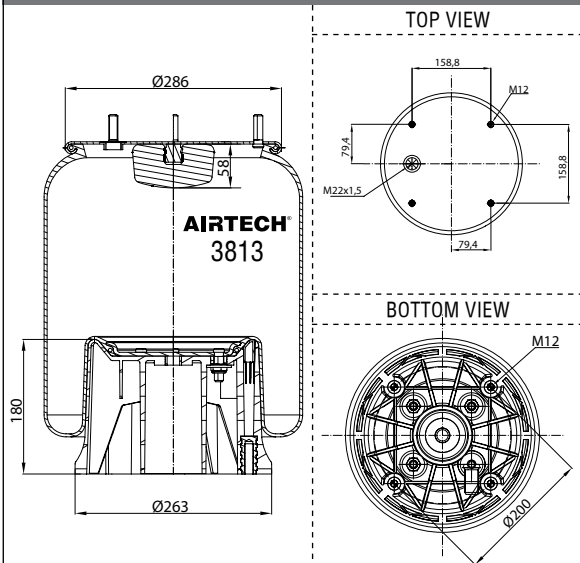

CONTITECH	813 MB	BERTOLETTI	91619005
FIRESTONE	1T19L-11	BATTAGLINO	2211400
FIRESTONE 2	W01 M58 6364	CARDI	58051000
PHOENIX	1 D 28 B-2	DAF	1 384 274
TAURUS	KR 622-26	E.R.F.	143908-3
DUNLOP UK	PNP311770000	EVO BUS	4.731.030.000
DUNLOP FR	D13B19		4.731.033.000
GOODYEAR	1R14-705	FRUEHAUF	003615E
CF GOMMA	1T 19E-2	GRANNING	15634
CF GOMMA 2	87408	HENDRICKSON	B 2063
		Y505859	785170
		KASSBOHRER	4.731.033.000
			4.731.030.000
		NEWAY	22 282
			212 156 33
		R.O.R / MERITOR	21215633
		RENAULT V.I	5.010.130.925
			5.000.790.692
		S.A.F	2.229.0003.00
			2.229.2103.00
			2.229.2403.00
			2.229.2603.00
		SAMRO	2500009
		T.E.C	505859/01
		TERBERG	21071483
		TITAN	91687700000
		TRAILOR	0036158E
			650234Y
		VIBERTI	128147122
		WEWELER	US 87408
			US 07345
		YORK	785170

Service Assembly Order No: 121322 / 3811-07 P

Service Assembly Order No: 121322 / 3811-07 P