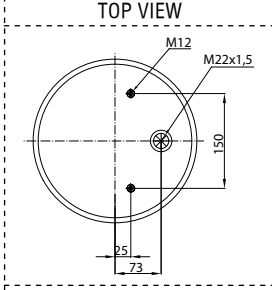

Order No.: 130112 / 32621 CPP

Complete Plastic Piston

CROSS REFERENCE		OEM REFERENCE	
		S.A.F	3.229.0038.00 / 2621V

Service Assembly Order No: 120072 / 32621 P

Threaded hole
Air inlet
Bolt/stud
Combo stud