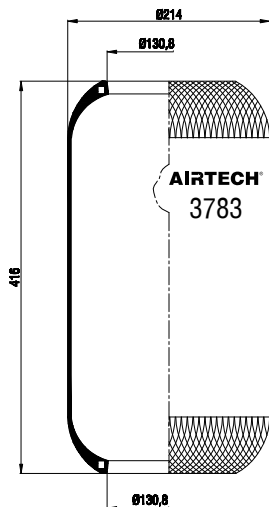

Order No.: 110172 / 3783

Roll

CROSS REFERENCE		OEM REFERENCE	
GOODYEAR	8099