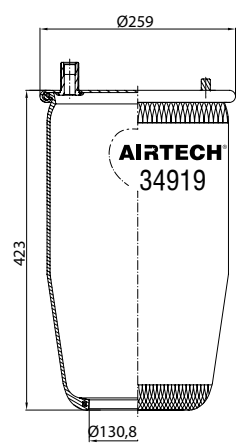

Order No.: 120912 / 34919 P

Service Assembly

CROSS REFERENCE		OEM REFERENCE	
CONTITECH	4919 N		

Order No.: 122552 / 34922 P

Service Assembly