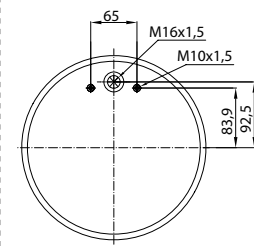

TOP VIEW

BOTTOM VIEW