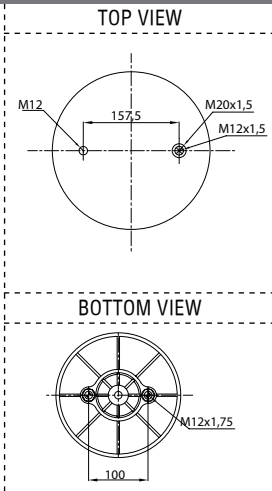

Order No.: 130922 / 34157-10 CPP

Complete Plastic Piston

CROSS REFERENCE		OEM REFERENCE	
CONTITECH	4157 N P10	FRUEHAUF	M060924
			UJB 0975