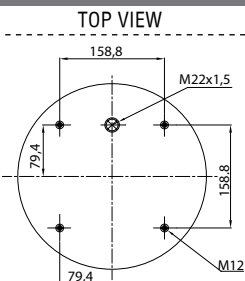

Order No.: 136172 / 3813-10 CPP

Complete Plastic Piston

CROSS REFERENCE		OEM REFERENCE
FIRESTONE 2	W0A 095 0320	
GOODYEAR	8550	

- Threaded hole
- Air inlet
- Bolt/stud
- Combo stud