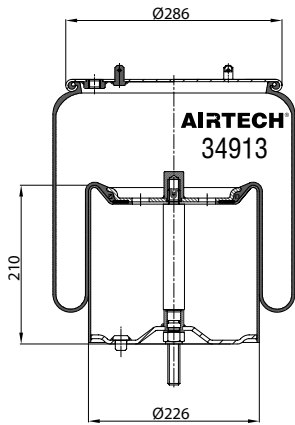

Order No.: 132122 / 34913 C

Complete

CROSS REFERENCE

CONTITECH	4913 N P02
FIRESTONE	1T19F-14
FIRESTONE 2	W01 095 0366
TAURUS	KR 625-16
CF GOMMA	1T 19E-93

OEM REFERENCE

SCANIA	1379392
	1440294
WABCO	951 814 753 0

Service Assembly Order No: 120582 / 34913 P