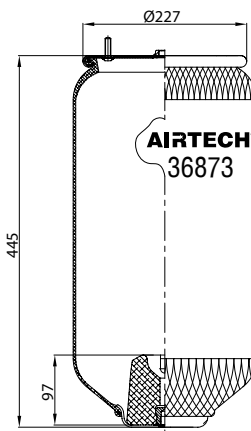

BOTTOM VIEW

CROSS REFERENCE		OEM REFERENCE	
CF GOMMA	1T 323-33	BERTOJA	45402004
CF GOMMA 2	96873	ZORZI	298568

CROSS REFERENCE		OEM REFERENCE	
CF GOMMA	1T 323-33	BERTOJA	45402004
CF GOMMA 2	96873	ZORZI	298568

Order No.: 130852 / 36876 T

Without Plate