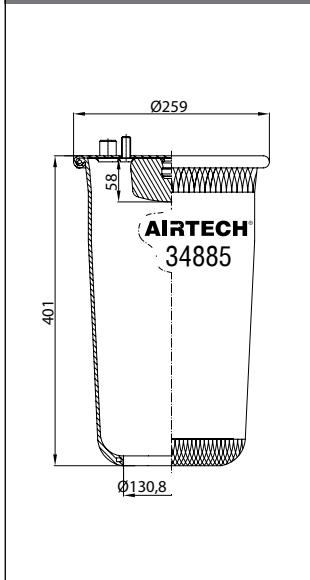

Order No.: 123022 / 34885 P

Service Assembly

CROSS REFERENCE		OEM REFERENCE	
CONTITECH	4885 N1 P01	M.A.N.	81.43601.6071
			81.43601.0160

CROSS REFERENCE		OEM REFERENCE	
CONTITECH	4885 N1 P01	M.A.N.	81.43601.6071
			81.43601.0160