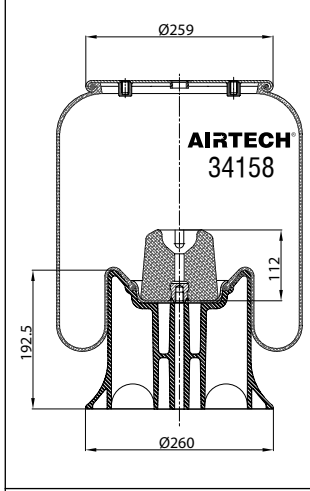

Order No.: 133202 / 34158 CPP

Complete Plastic Piston

CROSS REFERENCE		OEM REFERENCE	
CONTITECH	4158 N P03	SCHMITZ	750 999
FIRESTONE 2	W01 M58 8185	WEWELER	US 06285
PHOENIX	1 DK 20 B-1		
DUNLOP FR	D12B22		
VIBRACOUSTIC	V1 DK 20 B-1		

Service Assembly Order No: 121002 / 34158 P