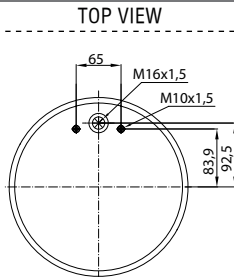

Service Assembly Order No: 120192 / 36762 P

Threaded hole

Air inlet

Bolt/stud

Combo stud

Order No.: 131252 / 36768 C

Complete

BOTTOM VIEW