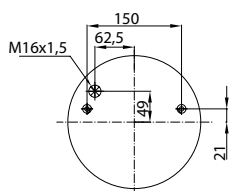

TOP VIEW

BOTTOM VIEW

CROSS REFERENCE

OEM REFERENCE

CROSS REFERENCE	OEM REFERENCE
	VOLVO 70 321 690
	70 313 718
	70 321 692